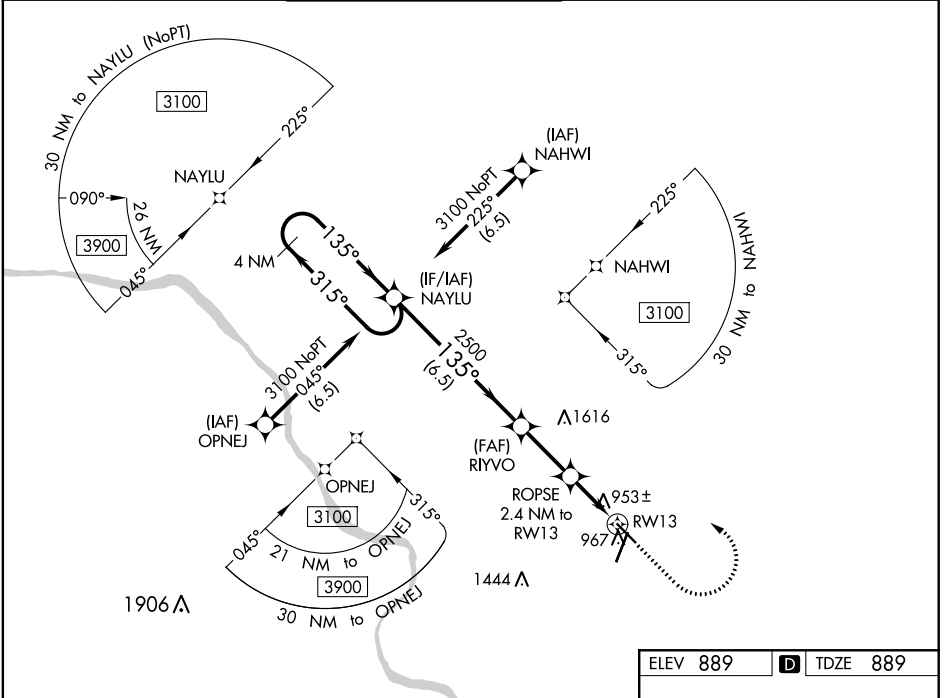

WAAS CH 40042 W13A	APP CRS 135°	Rwy ldg TDZE Apt Elev	5500 889 889
---------------------------------	------------------------	-----------------------------	---

RNAV (GPS) RWY 13

COLUMBIA RGNL (COU)

▽ For uncompensated Baro-VNAV systems, LNAV/VNAV NA below -17°C (2°F) or above 54°C (130°F). Circling NA for Cat D west of Rwy 2 and 13.
DME/DME RNP-0.3 NA.

MISSED APPROACH: Climb to 2000 then climbing left turn to 3100 direct NAYLU and hold.

ATIS 128.45	MIZZU APP CON 124.375 353.7	COLUMBIA TOWER* 119.3 (CTAF) 0 363.25	COLUMBIA RADIO 121.5 243.0 255.4	GND CON 121.6
-----------------------	---------------------------------------	---	--	-------------------------

ELEV 889	D TDZE 889
----------	-------------------

CATEGORY	A	B	C	D
LPV DA		1139-1	250 (300-1)	
LNAV/VNAV DA		1139-1	250 (300-1)	
LNAV MDA		1220-1	331 (400-1)	
C CIRCLING	1300-1 411 (500-1)	1340-1 451 (500-1)	1340-1½ 451 (500-1½)	1440-2 551 (600-2)

NC-3, 01 FEB 2018 to 01 MAR 2018

NC-3, 01 FEB 2018 to 01 MAR 2018