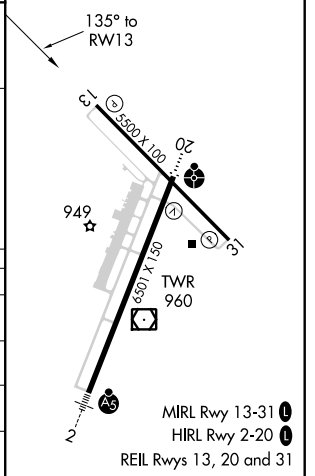

WAAS CH 40042 W13A	APP CRS 135°	Rwy ldg TDZE Apt Elev	5500 889 889
---------------------------------	------------------------	-----------------------------	---

RNAV (GPS) RWY 13

COLUMBIA RGNL (COU)

▽ For uncompensated Baro-VNAV systems, LNAV/VNAV NA below -17°C (2°F) or above 54°C (130°F). Circling NA for Cat D west of Rwy 2 and 13.
DME/DME RNP-0.3 NA.

MISSED APPROACH: Climb to 2000 then climbing left turn to 3100 direct NAYLU and hold.

ATIS 128.45	MIZZU APP CON 124.375 353.7	COLUMBIA TOWER* 119.3 (CTAF) 0 363.25	COLUMBIA RADIO 121.5 243.0 255.4	GND CON 121.6
-----------------------	---------------------------------------	---	--	-------------------------

ELEV 889	D TDZE 889
----------	-------------------

CATEGORY	A	B	C	D
LPV DA		1139-1	250 (300-1)	
LNAV/VNAV DA		1139-1	250 (300-1)	
LNAV MDA		1220-1	331 (400-1)	
C CIRCLING	1300-1 411 (500-1)	1340-1 451 (500-1)	1340-1½ 451 (500-1½)	1440-2 551 (600-2)