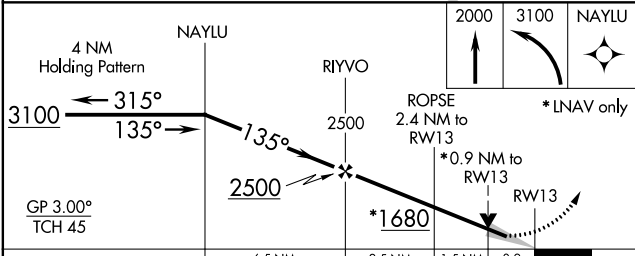

WAAS CH 40042 W13A	APP CRS 135°	Rwy ldg TDZE Apt Elev	5500 889 889
---------------------------------	------------------------	-----------------------------	---

RNAV (GPS) RWY 13

COLUMBIA RGNL (COU)

▽ For uncompensated Baro-VNAV systems, LNAV/VNAV NA below -17°C (2°F) or above 54°C (130°F). Circling NA for Cat D west of Rwy 2 and 13.
DME/DME RNP-0.3 NA.

MISSED APPROACH: Climb to 2000 then climbing left turn to 3100 direct NAYLU and hold.

ATIS 128.45	MIZZU APP CON 124.375 353.7	COLUMBIA TOWER* 119.3 (CTAF) 0 363.25	COLUMBIA RADIO 121.5 243.0 255.4	GND CON 121.6
-----------------------	---------------------------------------	---	--	-------------------------

ELEV 889	D TDZE 889
----------	-------------------

CATEGORY	A	B	C	D
LPV DA		1139-1	250 (300-1)	
LNAV/VNAV DA		1139-1	250 (300-1)	
LNAV MDA		1220-1	331 (400-1)	
C CIRCLING	1300-1 411 (500-1)	1340-1 451 (500-1)	1340-1½ 451 (500-1½)	1440-2 551 (600-2)