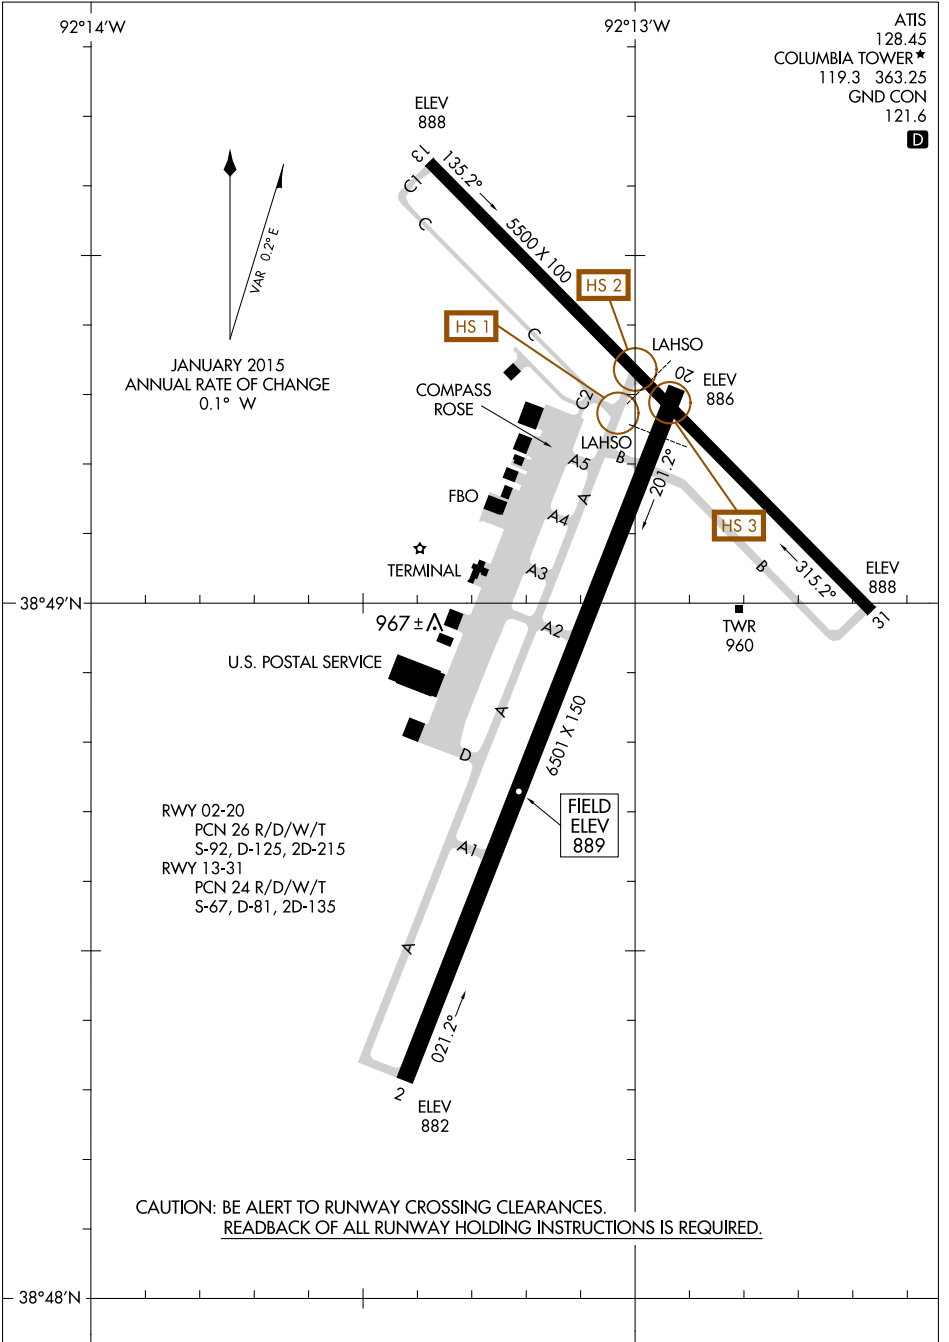

AIRPORT DIAGRAM

AL-5595 (FAA)

COLUMBIA RGNL (COT)
COLUMBIA, MISSOURI

ATIS 128.45
 COLUMBIA TOWER * 119.3 363.25
 GND CON 121.6
D

NC-3: 01 FEB 2018 to 01 MAR 2018

NC-3: 01 FEB 2018 to 01 MAR 2018

AIRPORT DIAGRAM

COLUMBIA, MISSOURI
COLUMBIA RGNL (COT)