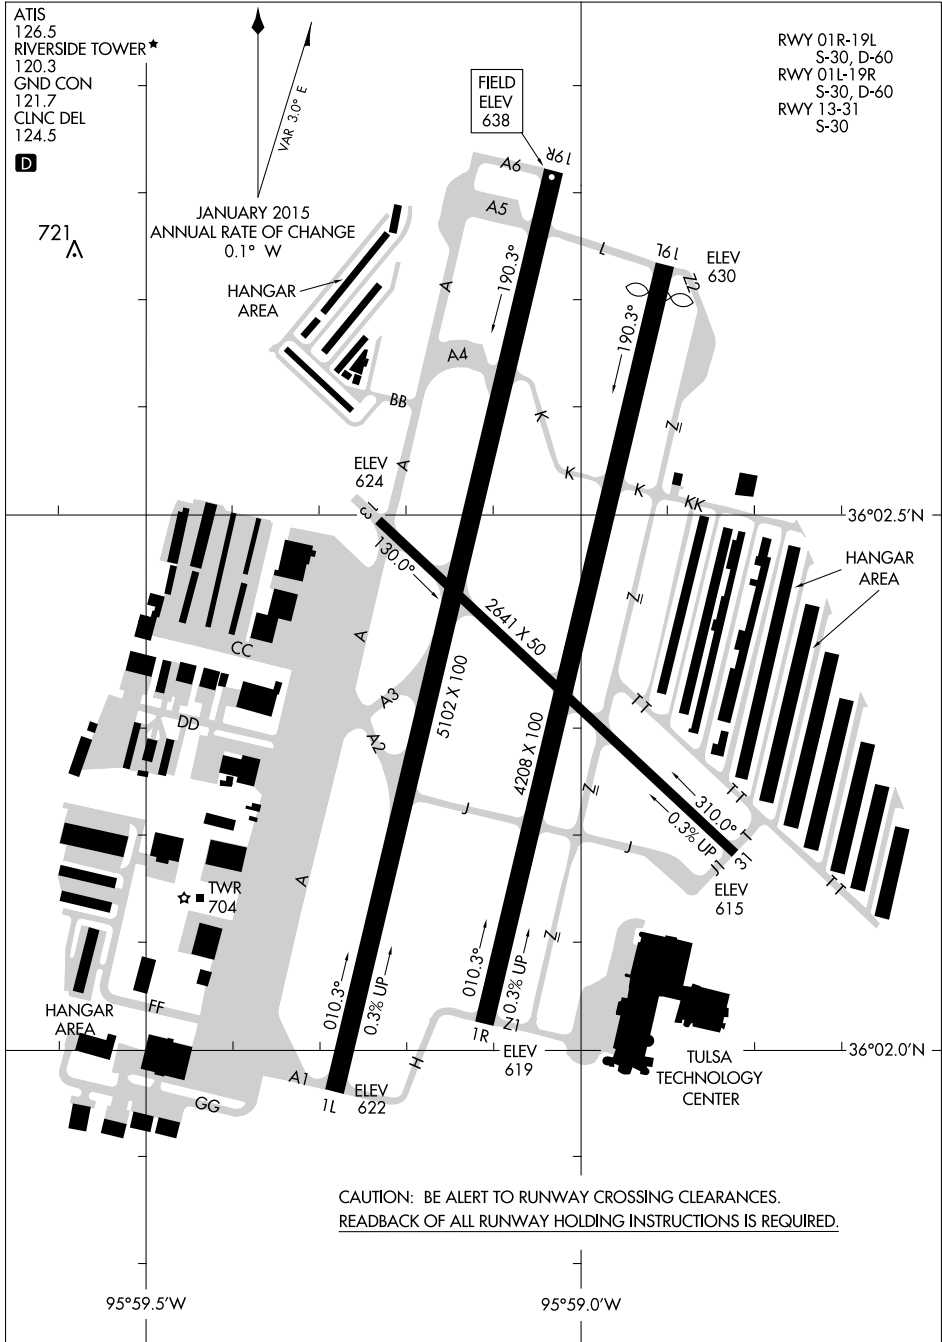

17229

AIRPORT DIAGRAM

AL-5427 (FAA)

RICHARD LLOYD JONES JR. (RVS)
TULSA, OKLAHOMA

SC-1, 01 FEB 2018 to 01 MAR 2018

SC-1, 01 FEB 2018 to 01 MAR 2018

AIRPORT DIAGRAM

17229

TULSA, OKLAHOMA
RICHARD LLOYD JONES JR. (RVS)