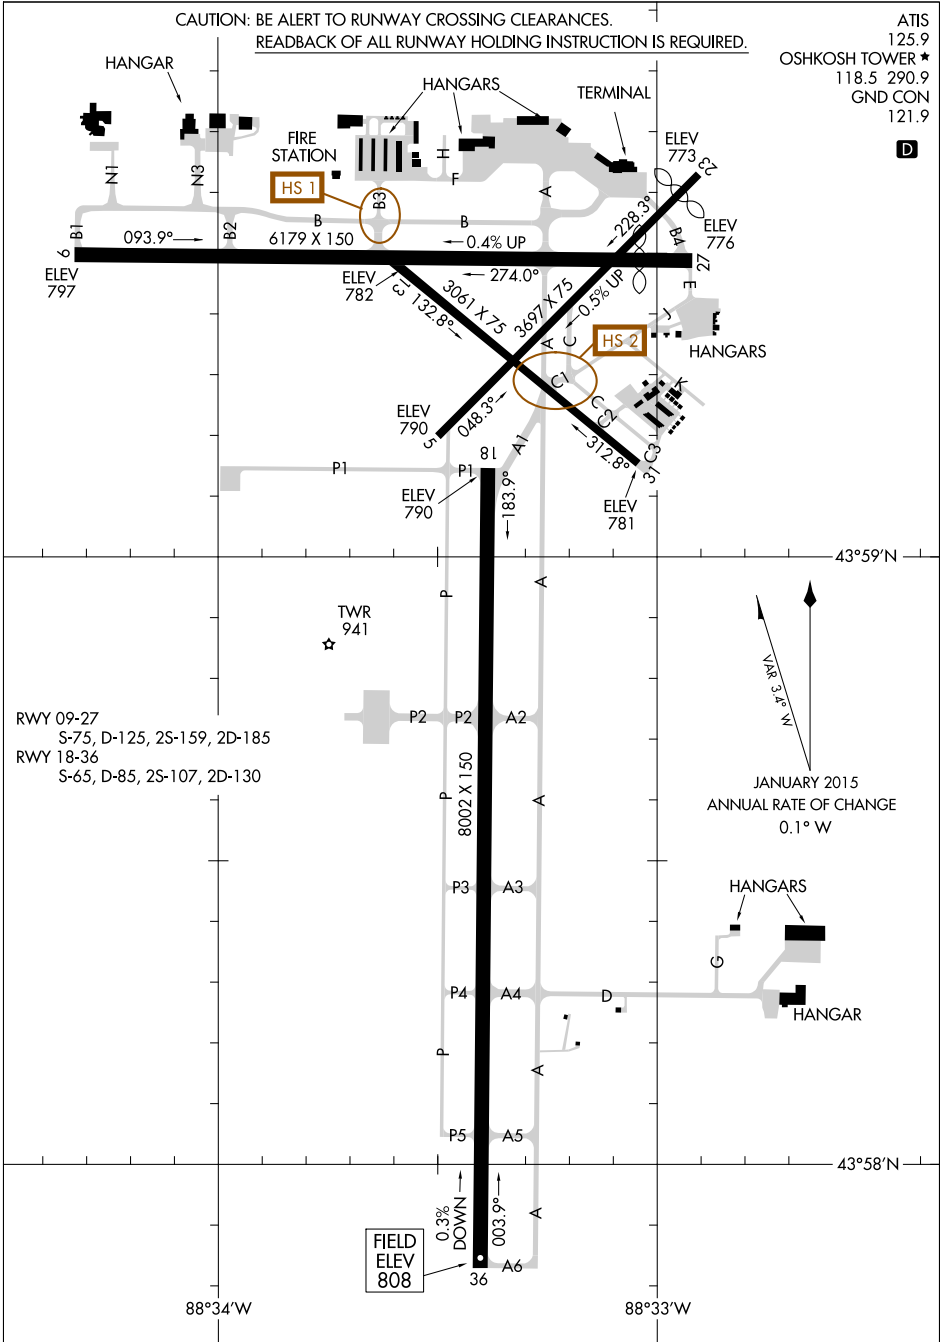

AIRPORT DIAGRAM

WITTMAN RGNL (OSH)
OSHKOSH, WISCONSIN

AL-730 (FAA)

CAUTION: BE ALERT TO RUNWAY CROSSING CLEARANCES.
READBACK OF ALL RUNWAY HOLDING INSTRUCTION IS REQUIRED.

ATIS 125.9
OSHKOSH TOWER ★ 118.5 290.9
GND CON 121.9

D

EC-3, 01 FEB 2018 to 01 MAR 2018

EC-3, 01 FEB 2018 to 01 MAR 2018

AIRPORT DIAGRAM

OSHKOSH, WISCONSIN
WITTMAN RGNL (OSH)