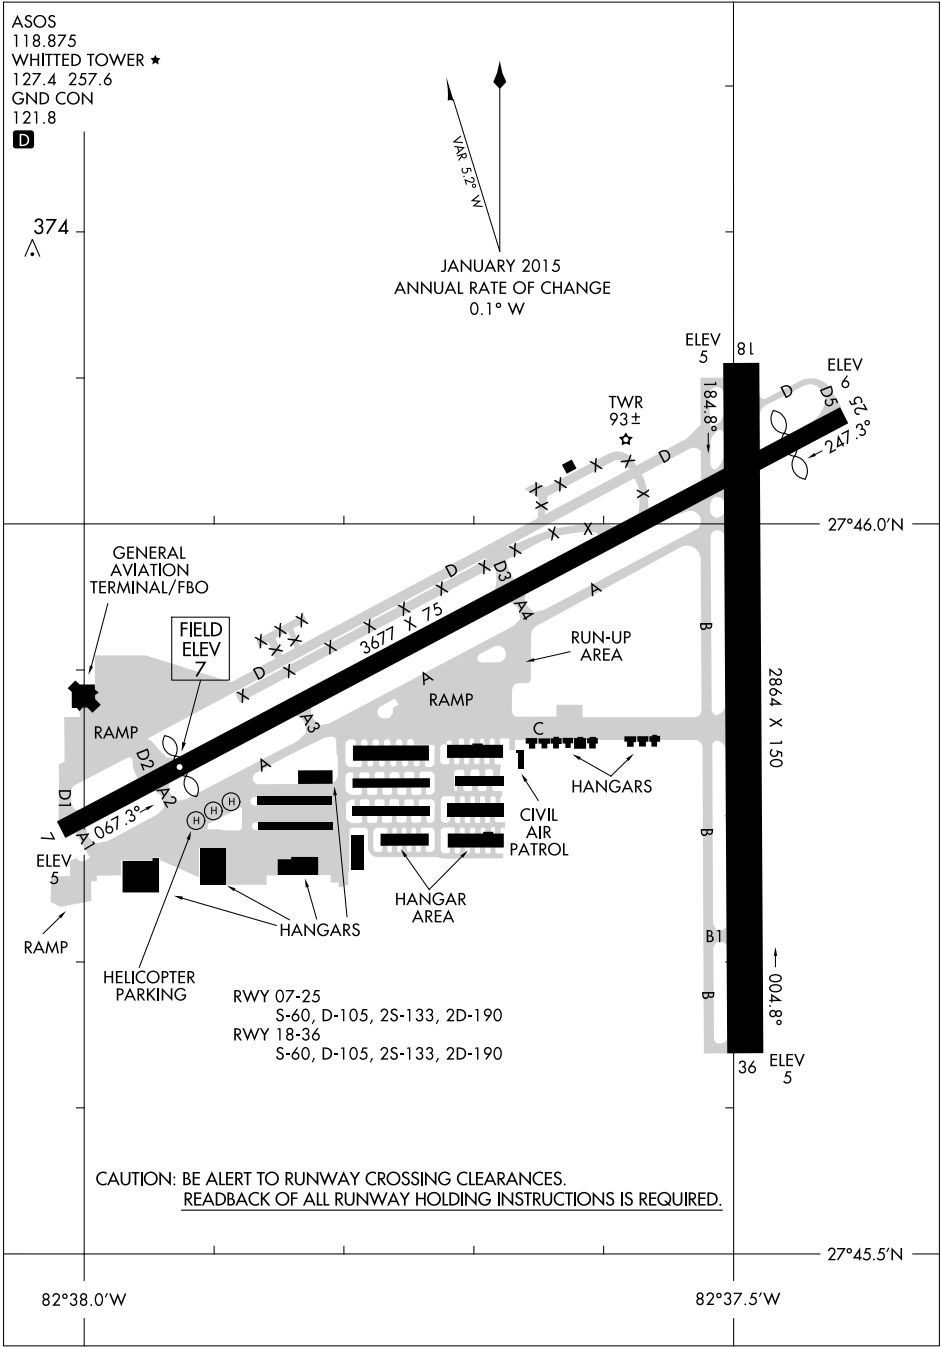

16315

AIRPORT DIAGRAM

AL-613 (FAA)

ALBERT WHITTED (SPG)
ST PETERSBURG, FLORIDA

ASOS
118.875
WHITTED TOWER ★
127.4 257.6
GND CON
121.8

JANUARY 2015
ANNUAL RATE OF CHANGE
0.1° W

SE-3, 01 FEB 2018 to 01 MAR 2018

SE-3, 01 FEB 2018 to 01 MAR 2018

CAUTION: BE ALERT TO RUNWAY CROSSING CLEARANCES.
READBACK OF ALL RUNWAY HOLDING INSTRUCTIONS IS REQUIRED.

AIRPORT DIAGRAM

16315

ST PETERSBURG, FLORIDA
ALBERT WHITTED (SPG)