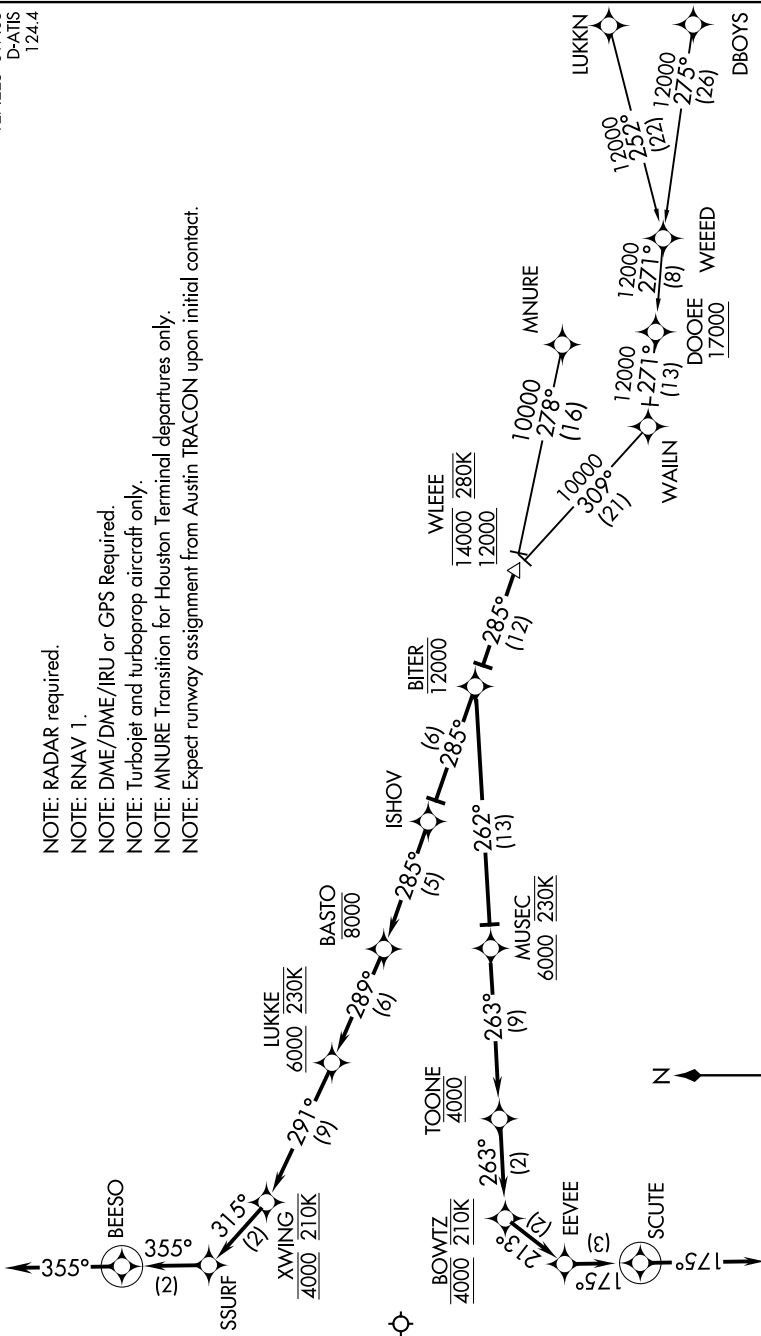

WLEEE FOUR ARRIVAL (RNAV)

AUSTIN APP CON
127.225 317.65
D-ATIS
124.4

- NOTE: RADAR required.
- NOTE: RNAV 1.
- NOTE: DME/DME/IRU or GPS Required.
- NOTE: Turbojet and turboprop aircraft only.
- NOTE: MNLURE Transition for Houston Terminal departures only.
- NOTE: Expect runway assignment from Austin TRACON upon initial contact.

(NARRATIVE ON FOLLOWING PAGE)

NOTE: Chart not to scale.

SC-3, 01 FEB 2018 to 01 MAR 2018

SC-3, 01 FEB 2018 to 01 MAR 2018

WLEEE FOUR ARRIVAL (RNAV)

(WLEEE.WLEEE4) 07DEC17