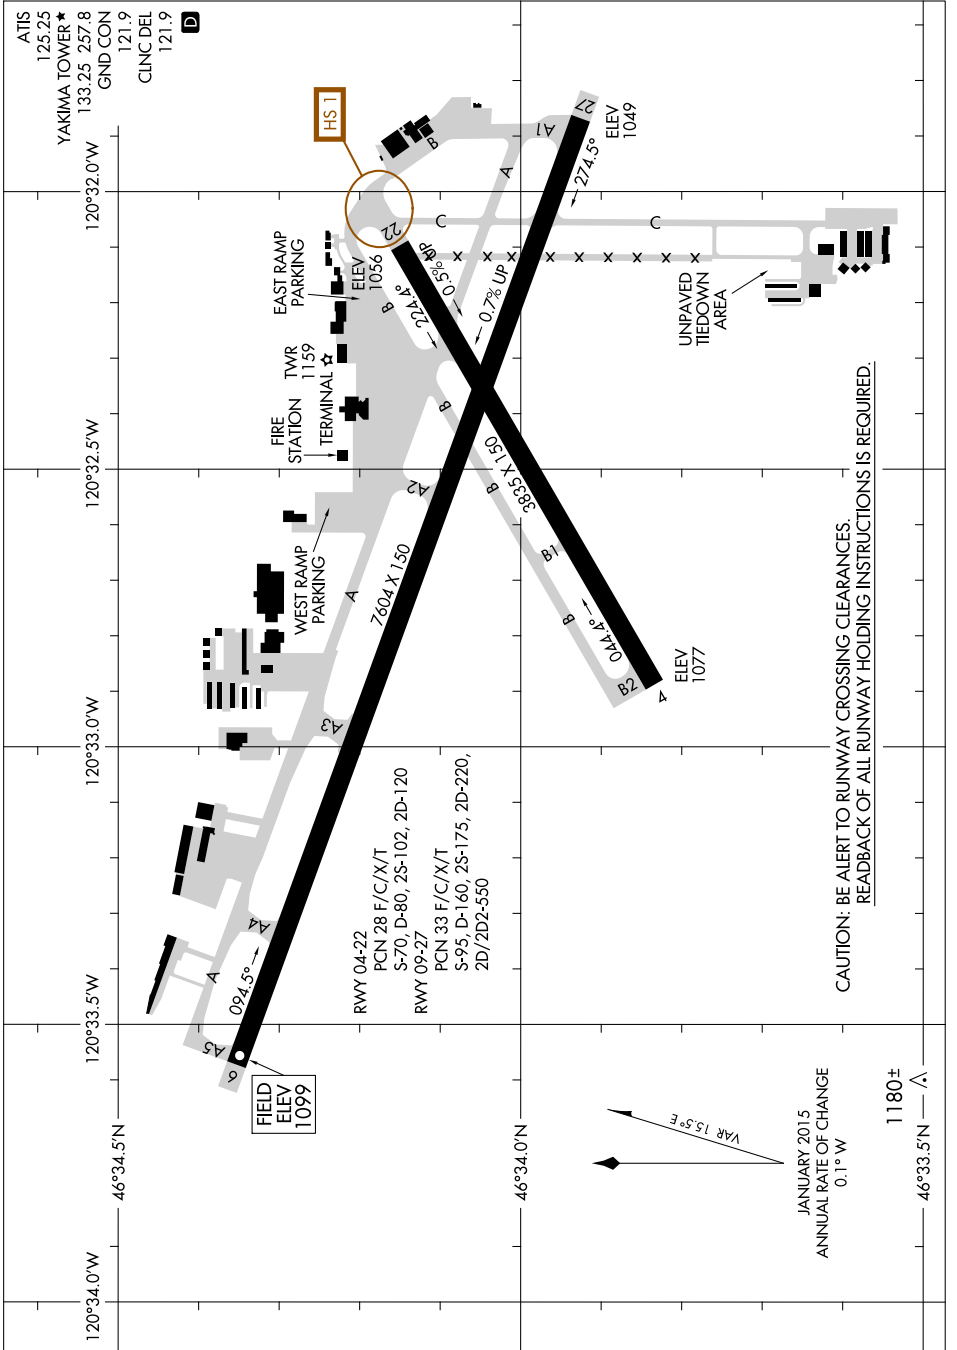

16259

AIRPORT DIAGRAM

YAKIMA AIR TERMINAL/MCALLISTER FIELD (YKM)
AL-465 (FAA)
YAKIMA, WASHINGTON

NW-1, 01 FEB 2018 to 01 MAR 2018

CAUTION: BE ALERT TO RUNWAY CROSSING CLEARANCES.
READBACK OF ALL RUNWAY HOLDING INSTRUCTIONS IS REQUIRED.

JANUARY 2015
ANNUAL RATE OF CHANGE
0.1° W

1180±

NW-1, 01 FEB 2018 to 01 MAR 2018

AIRPORT DIAGRAM
16259

YAKIMA, WASHINGTON
YAKIMA AIR TERMINAL/MCALLISTER FIELD (YKM)