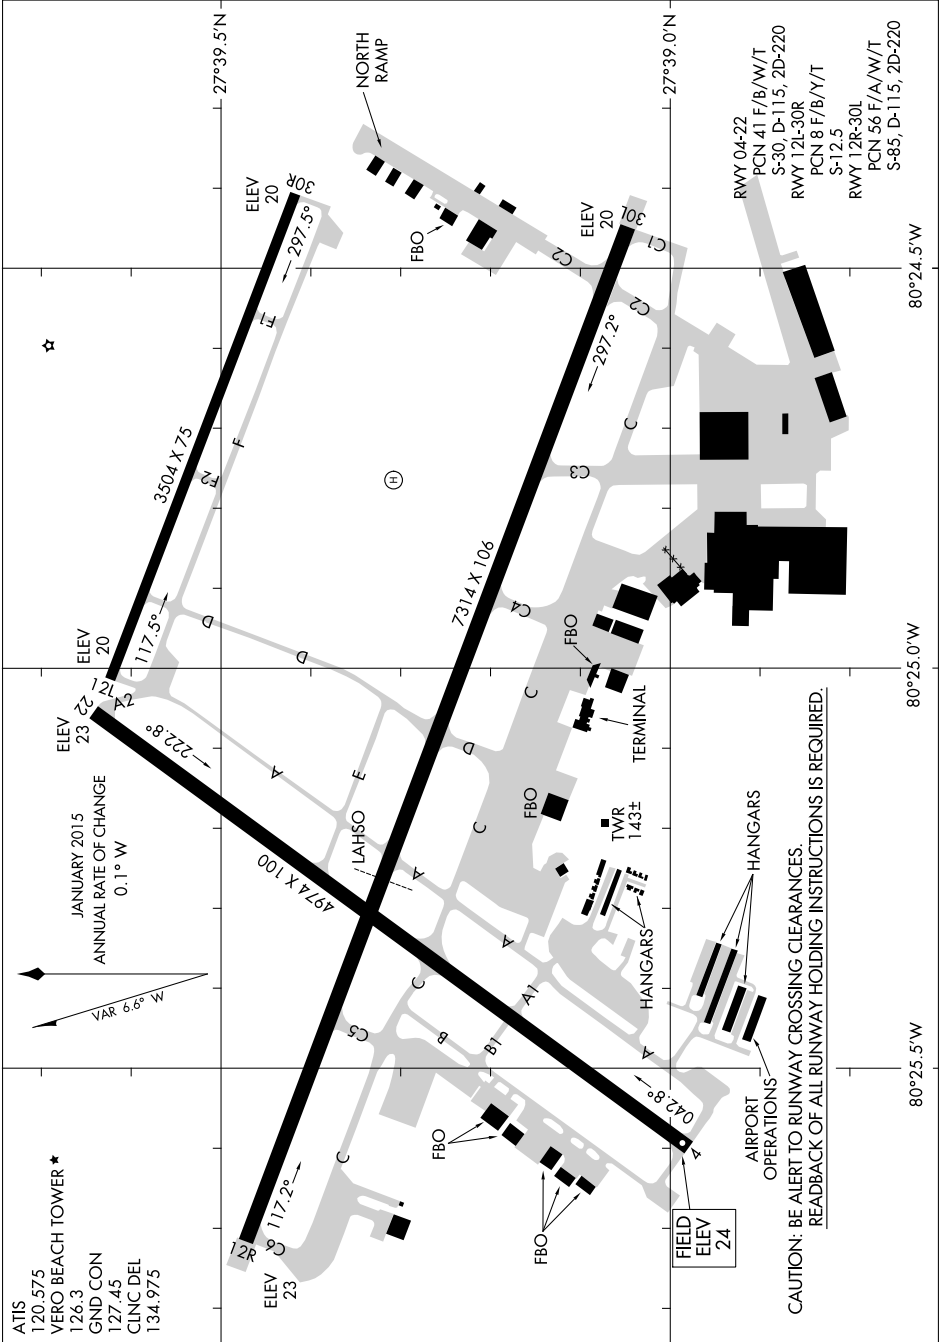

# AIRPORT DIAGRAM

AL-437 (FAA)

VERO BEACH RGNL (VRB)

VERO BEACH, FLORIDA

SE-3, 01 FEB 2018 to 01 MAR 2018

SE-3, 01 FEB 2018 to 01 MAR 2018

# AIRPORT DIAGRAM

VERO BEACH, FLORIDA

VERO BEACH RGNL (VRB)

CAUTION: BE ALERT TO RUNWAY CROSSING CLEARANCES.  
READBACK OF ALL RUNWAY HOLDING INSTRUCTIONS IS REQUIRED.