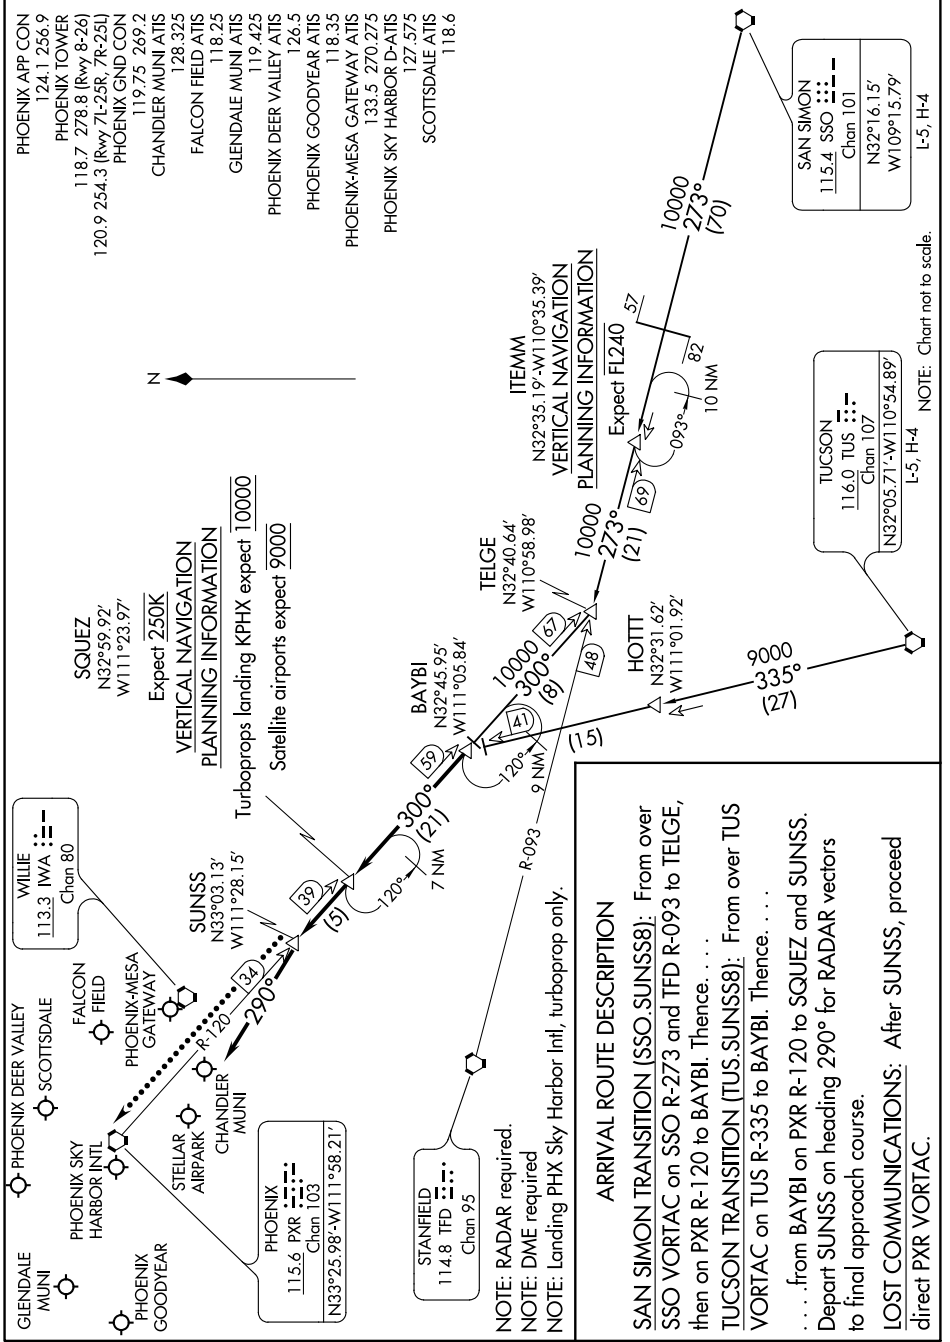

SUNSS EIGHT ARRIVAL

AL-322 (FAA)

PHOENIX, ARIZONA

SW-4, 01 FEB 2018 to 01 MAR 2018

NOTE: Chart not to scale.

SW-4, 01 FEB 2018 to 01 MAR 2018

SUNSS EIGHT ARRIVAL

PHOENIX, ARIZONA