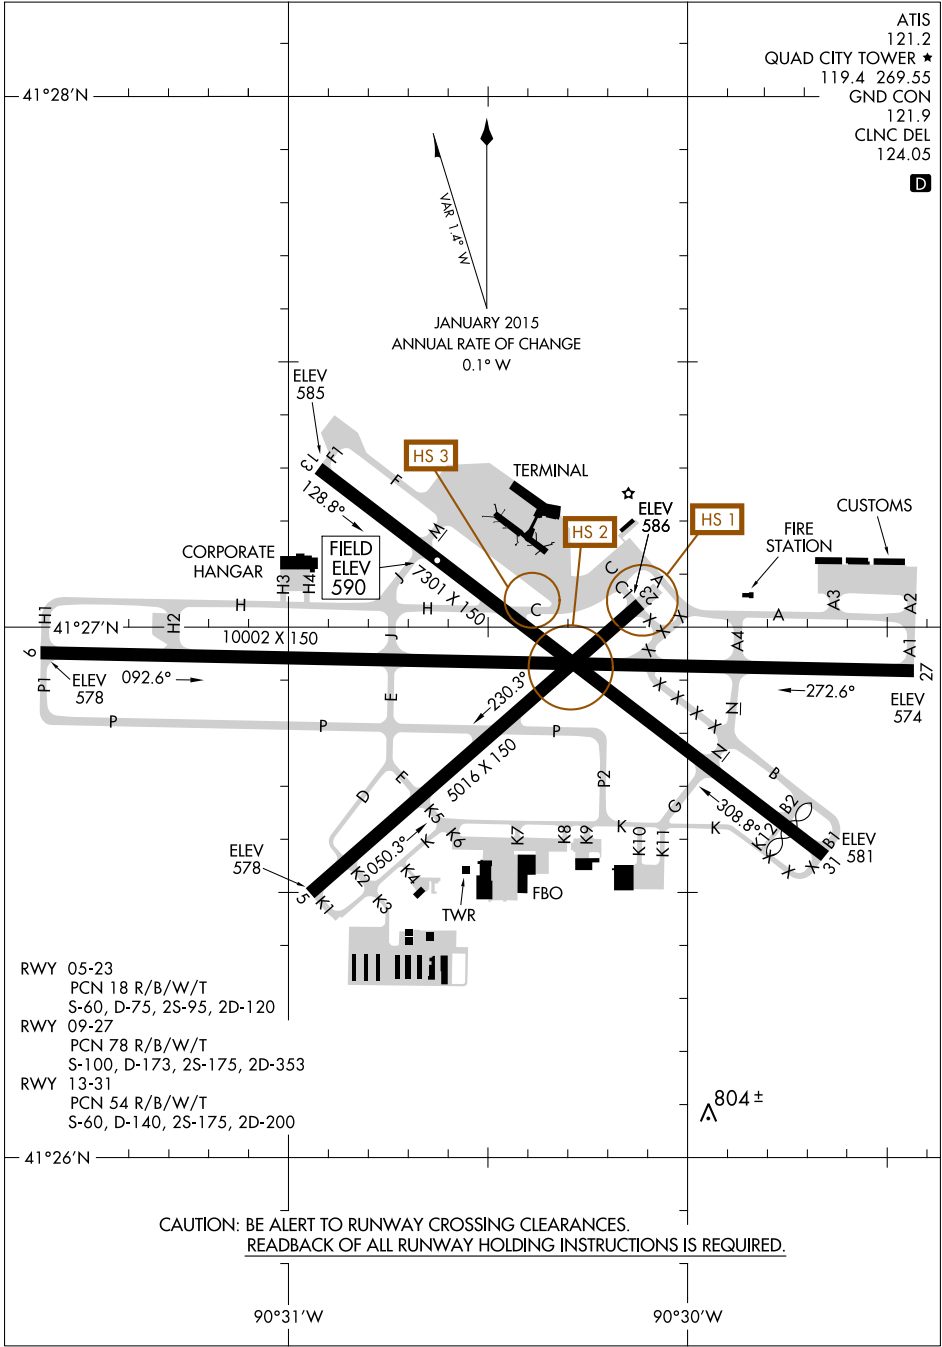

17005
AIRPORT DIAGRAM

AL-269 (FAA)

QUAD CITY INTL (MLI)
 MOLINE, ILLINOIS

EC-3, 01 FEB 2018 to 01 MAR 2018

EC-3, 01 FEB 2018 to 01 MAR 2018

**CAUTION: BE ALERT TO RUNWAY CROSSING CLEARANCES.
 READBACK OF ALL RUNWAY HOLDING INSTRUCTIONS IS REQUIRED.**

AIRPORT DIAGRAM
 17005

MOLINE, ILLINOIS
QUAD CITY INTL (MLI)