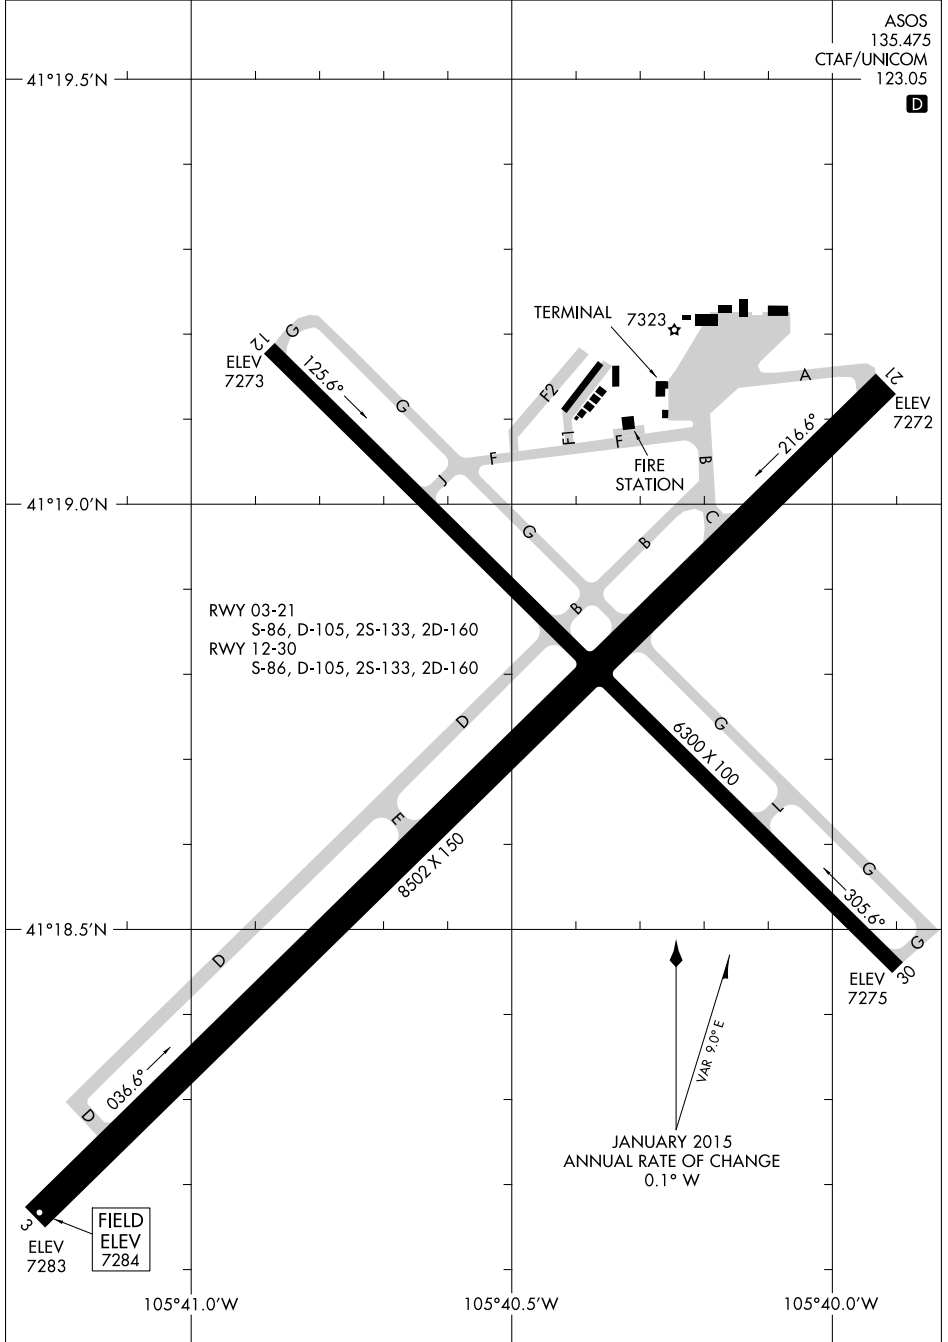

15064

AIRPORT DIAGRAM

AL-225 (FAA)

LARAMIE RGNL (LAR)
LARAMIE, WYOMING

ASOS
135.475
CTAF/UNICOM
123.05

D

NW-1, 01 FEB 2018 to 01 MAR 2018

NW-1, 01 FEB 2018 to 01 MAR 2018

AIRPORT DIAGRAM

15064

LARAMIE, WYOMING
LARAMIE RGNL (LAR)

JANUARY 2015
 ANNUAL RATE OF CHANGE
 0.1° W