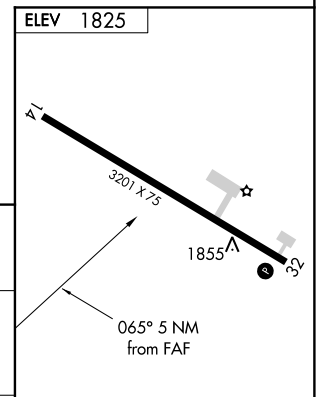

NDB RQM 221	APP CRS 065°	Rwy Idg TDZE Apt Elev	N/A N/A 1825
-----------------------	------------------------	-----------------------------	---

NDB-A
STEVEN A BEAN MUNI (8B/)

NA Obtain local altimeter setting on CTAF; when not received, use Berlin altimeter setting.

CATEGORY	A	B	C	D	
CIRCLING	2520-1	695 (700-1)	NA	NA	
BERLIN ALTIMETER SETTING MINIMUMS					
CIRCLING	2700-1 875 (900-1)	2700-1¼ 875 (900-1¼)	NA	NA	
FAF to MAP 5 NM					
Knots	60	90	120	150	180
Min:Sec	5:00	3:20	2:30	2:00	1:40