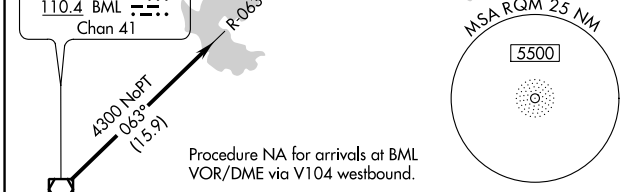

NDB RQM 221	APP CRS 065°	Rwy Idg TDZE Apt Elev	N/A N/A 1825
-----------------------	------------------------	-----------------------------	---

NDB-A
STEVEN A BEAN MUNI (8B/)

NA Obtain local altimeter setting on CTAF; when not received, use Berlin altimeter setting.

MISSED APPROACH: Climbing right turn to 5100 direct RQM NDB and hold, continue climb-in-hold to 5100.

AWOS-3PT 118.00	BOSTON CENTER 124.25 290.5	UNICOM 122.8 (CTAF)
---------------------------	--------------------------------------	-------------------------------

CATEGORY	A	B	C	D	
CIRCLING	2520-1	695 (700-1)	NA	NA	
BERLIN ALTIMETER SETTING MINIMUMS					
CIRCLING	2700-1 875 (900-1)	2700-1¼ 875 (900-1¼)	NA	NA	
FAF to MAP 5 NM					
Knots	60	90	120	150	180
Min:Sec	5:00	3:20	2:30	2:00	1:40