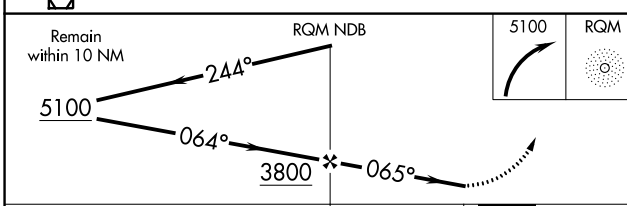

NDB RQM 221	APP CRS 065°	Rwy Idg TDZE Apt Elev	N/A N/A 1825
-----------------------	------------------------	-----------------------------	---

NDB-A
STEVEN A BEAN MUNI (8B/)

NA Obtain local altimeter setting on CTAF; when not received, use Berlin altimeter setting.

MISSED APPROACH: Climbing right turn to 5100 direct RQM NDB and hold, continue climb-in-hold to 5100.

AWOS-3PT 118.00	BOSTON CENTER 124.25 290.5	UNICOM 122.8 (CTAF)
---------------------------	--------------------------------------	-------------------------------

CATEGORY	A	B	C	D	
CIRCLING	2520-1	695 (700-1)	NA	NA	
BERLIN ALTIMETER SETTING MINIMUMS					
CIRCLING	2700-1 875 (900-1)	2700-1¼ 875 (900-1¼)	NA	NA	
FAF to MAP 5 NM					
Knots	60	90	120	150	180
Min:Sec	5:00	3:20	2:30	2:00	1:40