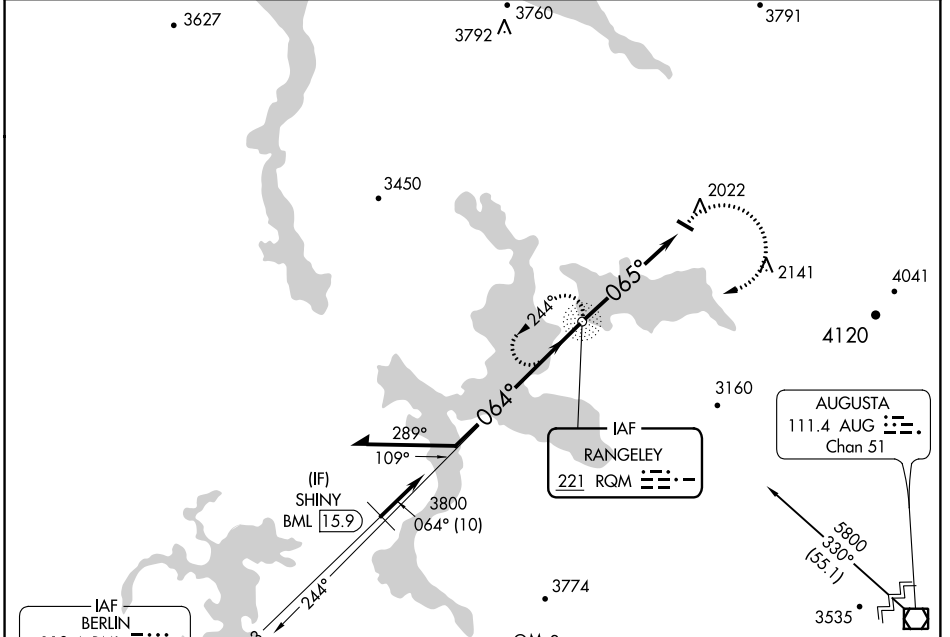

NDB RQM 221	APP CRS 065°	Rwy Idg TDZE Apt Elev	N/A N/A 1825
-----------------------	------------------------	-----------------------------	---

NDB-A
STEVEN A BEAN MUNI (8B/)

NA Obtain local altimeter setting on CTAF; when not received, use Berlin altimeter setting.

MISSED APPROACH: Climbing right turn to 5100 direct RQM NDB and hold, continue climb-in-hold to 5100.

AWOS-3PT 118.00	BOSTON CENTER 124.25 290.5	UNICOM 122.8 (CTAF)
---------------------------	--------------------------------------	-------------------------------

CATEGORY	A	B	C	D	
CIRCLING	2520-1	695 (700-1)	NA	NA	
BERLIN ALTIMETER SETTING MINIMUMS					
CIRCLING	2700-1 875 (900-1)	2700-1¼ 875 (900-1¼)	NA	NA	
FAF to MAP 5 NM					
Knots	60	90	120	150	180
Min:Sec	5:00	3:20	2:30	2:00	1:40

NE-1, 04 JAN 2018 to 01 FEB 2018

NE-1, 04 JAN 2018 to 01 FEB 2018