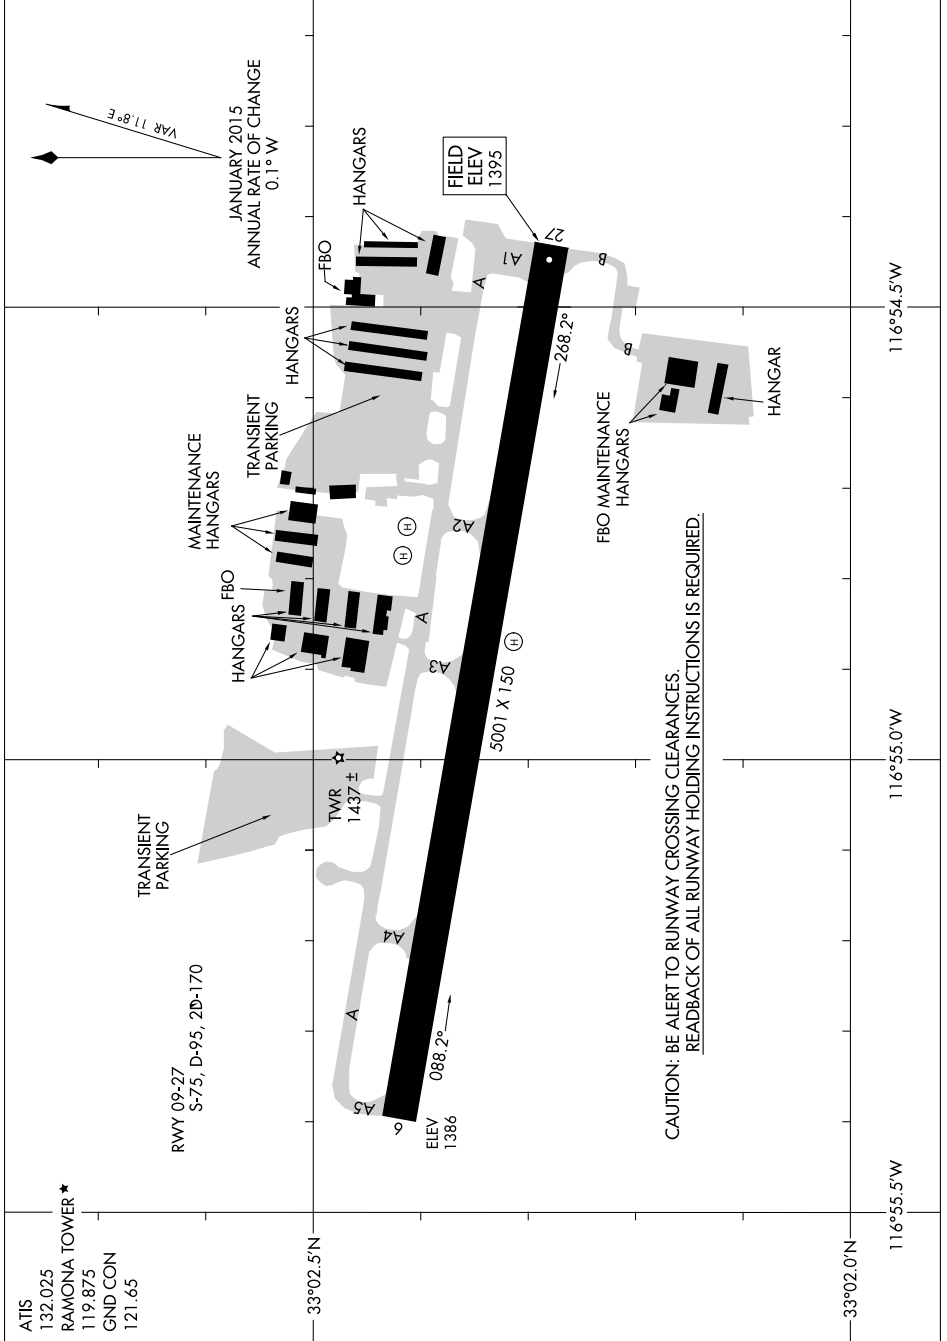

# AIRPORT DIAGRAM

AL-6667 (FAA)

RAMONA (RNM)  
RAMONA, CALIFORNIA

SW-3, 04 JAN 2018 to 01 FEB 2018

CAUTION: BE ALERT TO RUNWAY CROSSING CLEARANCES.  
READBACK OF ALL RUNWAY HOLDING INSTRUCTIONS IS REQUIRED.

# AIRPORT DIAGRAM

RAMONA, CALIFORNIA  
RAMONA (RNM)

SW-3, 04 JAN 2018 to 01 FEB 2018