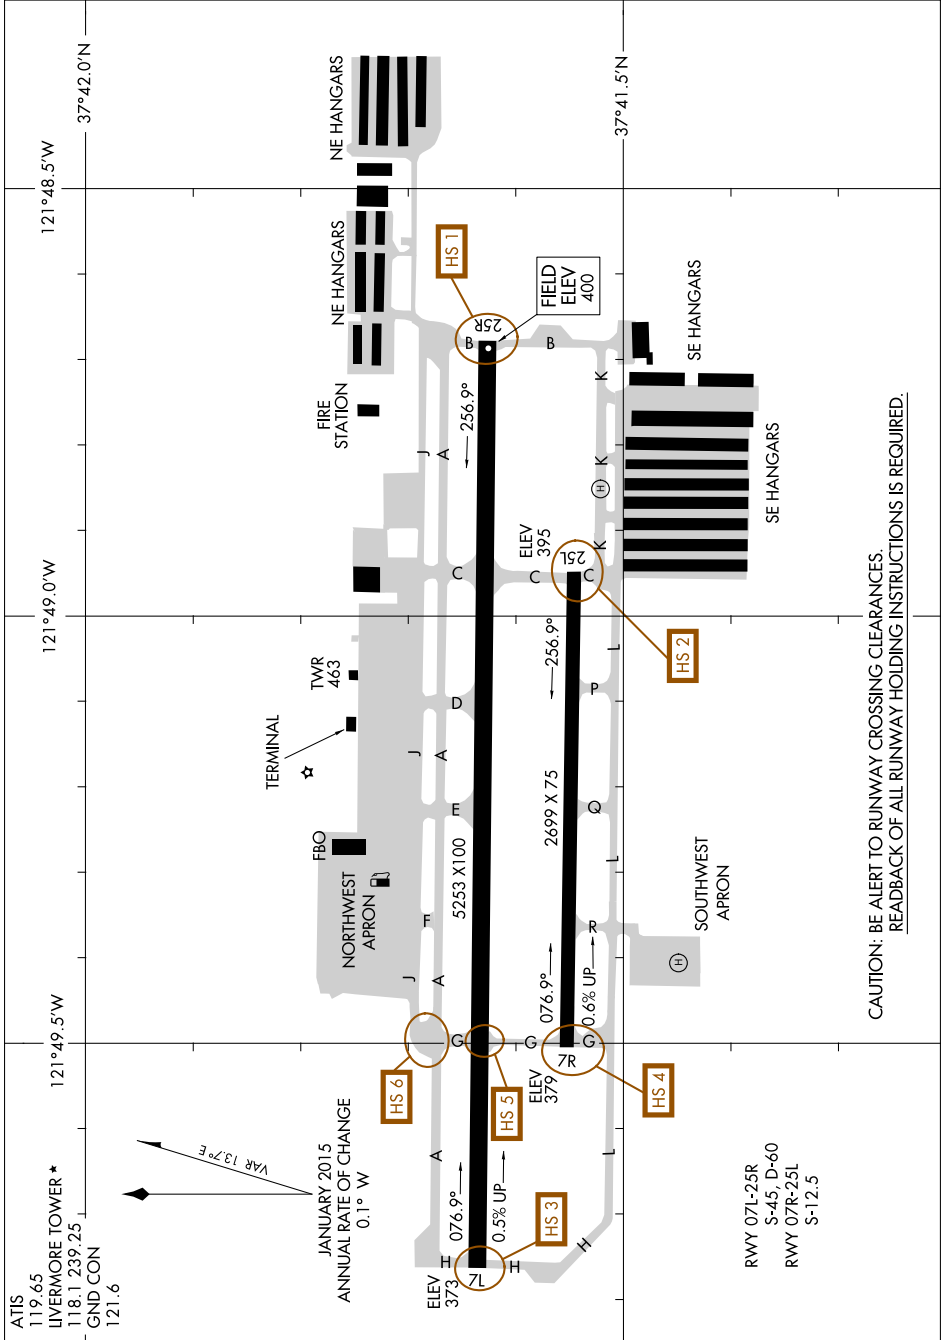

# AIRPORT DIAGRAM

AL-6075 (FAA)

LIVERMORE MUNI (LVK)  
LIVERMORE, CALIFORNIA

SW-2, 04 JAN 2018 to 01 FEB 2018

CAUTION: BE ALERT TO RUNWAY CROSSING CLEARANCES.  
READBACK OF ALL RUNWAY HOLDING INSTRUCTIONS IS REQUIRED.

SW-2, 04 JAN 2018 to 01 FEB 2018

# AIRPORT DIAGRAM

LIVERMORE, CALIFORNIA  
LIVERMORE MUNI (LVK)