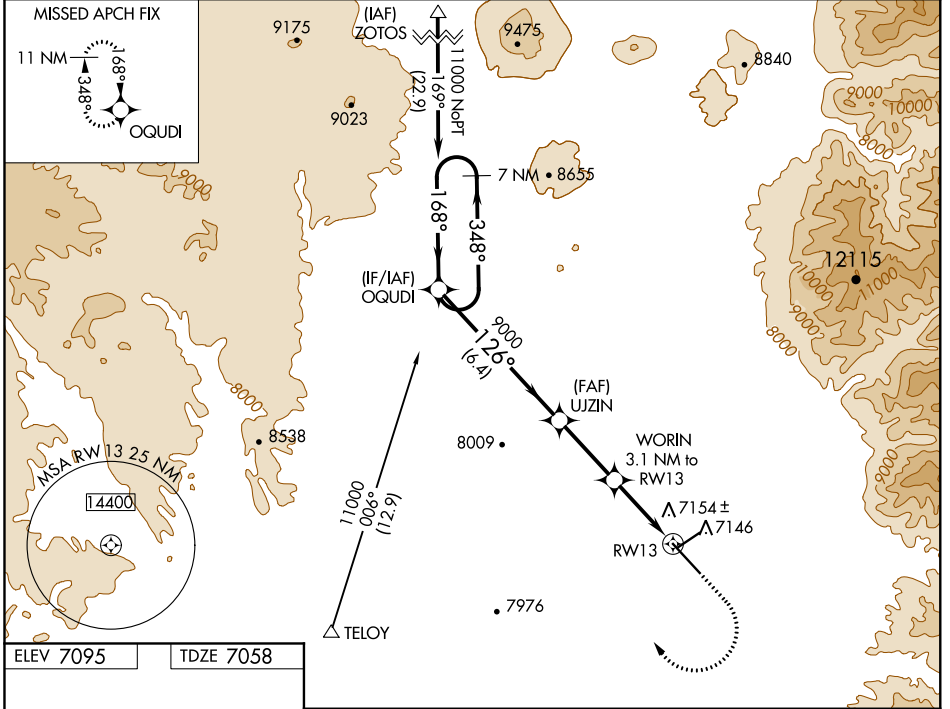

WAAS CH 97441 W13A	APP CRS 126°	Rwy ldg TDZE Apt Elev	8603 7058 7095
--	------------------------	-----------------------------	---

RNAV (GPS) RWY 13

TAOS RGNL (SKX)

⚠ For uncompensated Baro-VNAV systems, LNAV/VNAV NA below -29°C (-20°F) or above 47°C (118°F).
DME/DME RNP-0.3 NA.

⚠ MISSED APPROACH: (Do not exceed 250K until OQUDI)
Climb to 7800 then climbing right turn to 12400 direct OQUDI and hold, continue climb-in-hold to 12400.

AWOS-3PT 132.975	ALBUQUERQUE RADIO 122.1R	UNICOM 122.8 (CTAF) 0
----------------------------	------------------------------------	--

CATEGORY	A	B	C	D
LPV DA		7258- ³ / ₄	200 (200- ³ / ₄)	
LNAV/VNAV DA		7346- ⁷ / ₈	288 (300- ⁷ / ₈)	
LNAV MDA		7420-1	362 (400-1)	
C CIRCLING	7600-1 505 (600-1)	7640-1 545 (600-1)	7920-2½ 825 (900-2½)	8020-3 925 (1000-3)

SW-1, 04 JAN 2018 to 01 FEB 2018

SW-1, 04 JAN 2018 to 01 FEB 2018