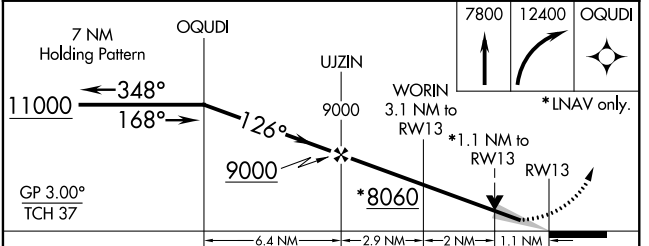

WAAS CH 97441 W13A	APP CRS 126°	Rwy ldg TDZE Apt Elev	8603 7058 7095
--	------------------------	-----------------------------	---

RNAV (GPS) RWY 13

TAOS RGNL (SKX)

⚠ For uncompensated Baro-VNAV systems, LNAV/VNAV NA below -29°C (-20°F) or above 47°C (118°F).
DME/DME RNP-0.3 NA.

⚠ MISSED APPROACH: (Do not exceed 250K until OQUDI)
Climb to 7800 then climbing right turn to 12400 direct OQUDI and hold, continue climb-in-hold to 12400.

AWOS-3PT 132.975	ALBUQUERQUE RADIO 122.1R	UNICOM 122.8 (CTAF) 0
----------------------------	------------------------------------	--

CATEGORY	A	B	C	D
LPV DA		7258- ³ / ₄	200 (200- ³ / ₄)	
LNAV/VNAV DA		7346- ⁷ / ₈	288 (300- ⁷ / ₈)	
LNAV MDA		7420-1	362 (400-1)	
C CIRCLING	7600-1 505 (600-1)	7640-1 545 (600-1)	7920-2½ 825 (900-2½)	8020-3 925 (1000-3)