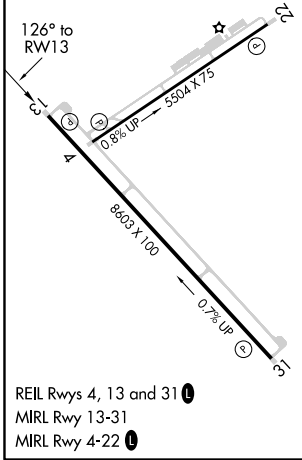

WAAS CH 97441 W13A	APP CRS 126°	Rwy ldg TDZE Apt Elev	8603 7058 7095
--	------------------------	-----------------------------	---

RNAV (GPS) RWY 13

TAOS RGNL (SKX)

⚠ For uncompensated Baro-VNAV systems, LNAV/VNAV NA below -29°C (-20°F) or above 47°C (118°F).
DME/DME RNP-0.3 NA.

⚠ MISSED APPROACH: (Do not exceed 250K until OQUDI)
Climb to 7800 then climbing right turn to 12400 direct OQUDI and hold, continue climb-in-hold to 12400.

AWOS-3PT 132.975	ALBUQUERQUE RADIO 122.1R	UNICOM 122.8 (CTAF) 0
----------------------------	------------------------------------	--

CATEGORY	A	B	C	D
LPV DA		7258- ³ / ₄	200 (200- ³ / ₄)	
LNAV/VNAV DA		7346- ⁷ / ₈	288 (300- ⁷ / ₈)	
LNAV MDA		7420-1	362 (400-1)	
C CIRCLING	7600-1 505 (600-1)	7640-1 545 (600-1)	7920-2½ 825 (900-2½)	8020-3 925 (1000-3)