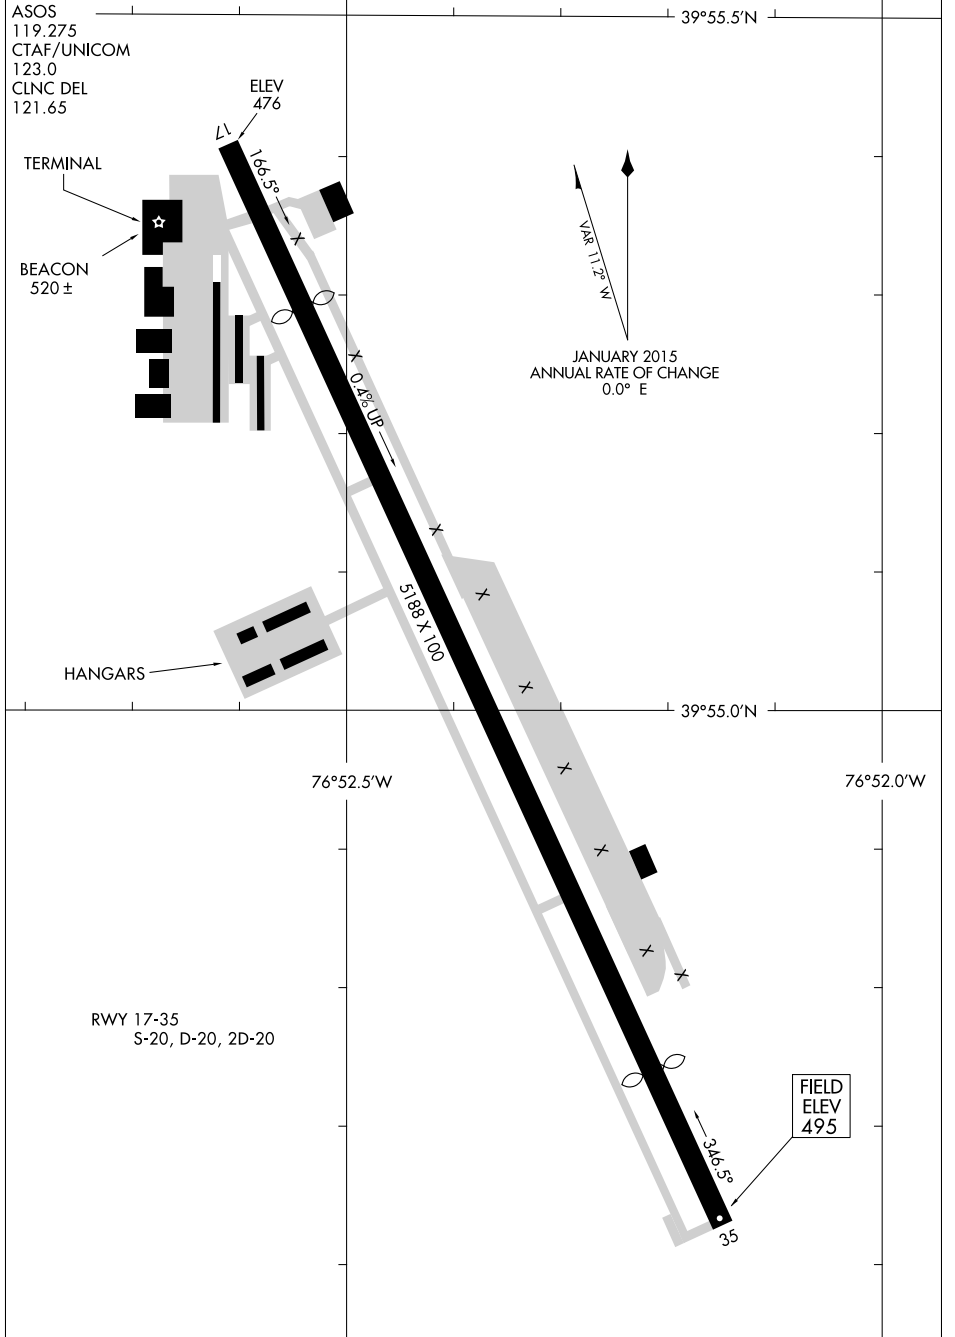

16147

AIRPORT DIAGRAM

AL-5137 (FAA)

YORK (THV)
YORK, PENNSYLVANIA

NE-4, 04 JAN 2018 to 01 FEB 2018

NE-4, 04 JAN 2018 to 01 FEB 2018

AIRPORT DIAGRAM

16147

YORK, PENNSYLVANIA
YORK (THV)