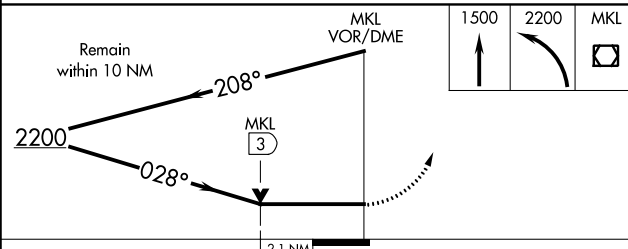

VOR/DME MKL 112.0 Chan 57	APP CRS 028°	Rwy Idg 6006 TDZE 434 Apt Elev 434
--	------------------------	---

VOR RWY 2

MCKELLAR-SIPES RGNL (MKL)

<p>Circling Rwy 29 NA at night.</p>		<p>MALSR</p>	<p>MISSED APPROACH: Climb to 1500 then climbing left turn to 2200 direct MKL VOR/DME and hold.</p>	
ASOS 119.325	MEMPHIS CENTER 134.65 316.15	JACKSON TOWER ★ 127.15 (CTAF) 249.95	GND CON 120.9	UNICOM 122.95

SE-1, 04 JAN 2018 to 01 FEB 2018

SE-1, 04 JAN 2018 to 01 FEB 2018

CATEGORY	A	B	C	D
S-2	1120-1/2 686 (700-1/2)		1120-1 1/2 686 (700-1 1/2)	
CIRCLING	1120-1 686 (700-1)		1120-2 686 (700-2)	1120-2 1/4 686 (700-2 1/4)