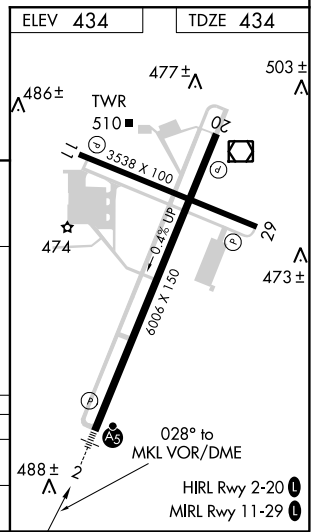

VOR/DME MKL 112.0 Chan 57	APP CRS 028°	Rwy Idg 6006 TDZE 434 Apt Elev 434
--	------------------------	---

VOR RWY 2

MCKELLAR-SIPES RGNL (MKL)

<p>Circling Rwy 29 NA at night.</p>		<p>MALSR</p>	<p>MISSED APPROACH: Climb to 1500 then climbing left turn to 2200 direct MKL VOR/DME and hold.</p>	
ASOS 119.325	MEMPHIS CENTER 134.65 316.15	JACKSON TOWER ★ 127.15 (CTAF) 249.95	GND CON 120.9	UNICOM 122.95

SE-1, 04 JAN 2018 to 01 FEB 2018

SE-1, 04 JAN 2018 to 01 FEB 2018

CATEGORY	A	B	C	D
S-2	1120-1/2 686 (700-1/2)		1120-1 1/2 686 (700-1 1/2)	
CIRCLING	1120-1 686 (700-1)		1120-2 686 (700-2)	1120-2 1/4 686 (700-2 1/4)