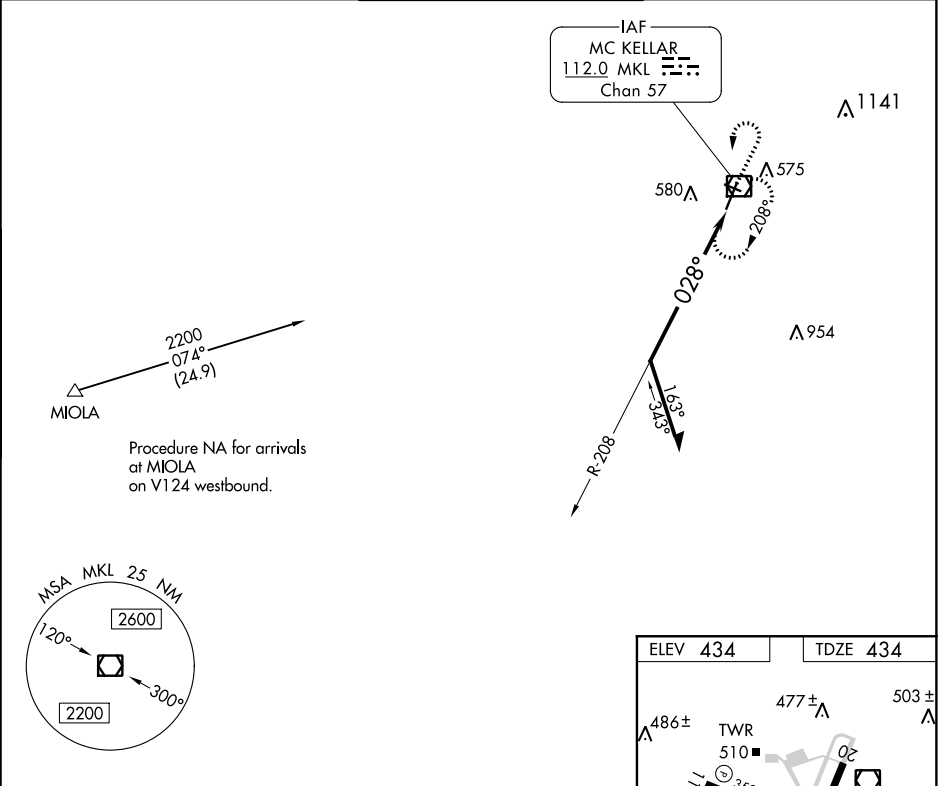

VOR/DME MKL 112.0 Chan 57	APP CRS 028°	Rwy Idg 6006 TDZE 434 Apt Elev 434
--	------------------------	---

VOR RWY 2

MCKELLAR-SIPES RGNL (MKL)

<p>Circling Rwy 29 NA at night.</p>		<p>MALSR</p>	<p>MISSED APPROACH: Climb to 1500 then climbing left turn to 2200 direct MKL VOR/DME and hold.</p>	
ASOS 119.325	MEMPHIS CENTER 134.65 316.15	JACKSON TOWER ★ 127.15 (CTAF) 249.95	GND CON 120.9	UNICOM 122.95

SE-1, 04 JAN 2018 to 01 FEB 2018

SE-1, 04 JAN 2018 to 01 FEB 2018

CATEGORY	A	B	C	D
S-2	1120-1/2 686 (700-1/2)		1120-1 1/2 686 (700-1 1/2)	
CIRCLING	1120-1 686 (700-1)		1120-2 686 (700-2)	1120-2 1/4 686 (700-2 1/4)