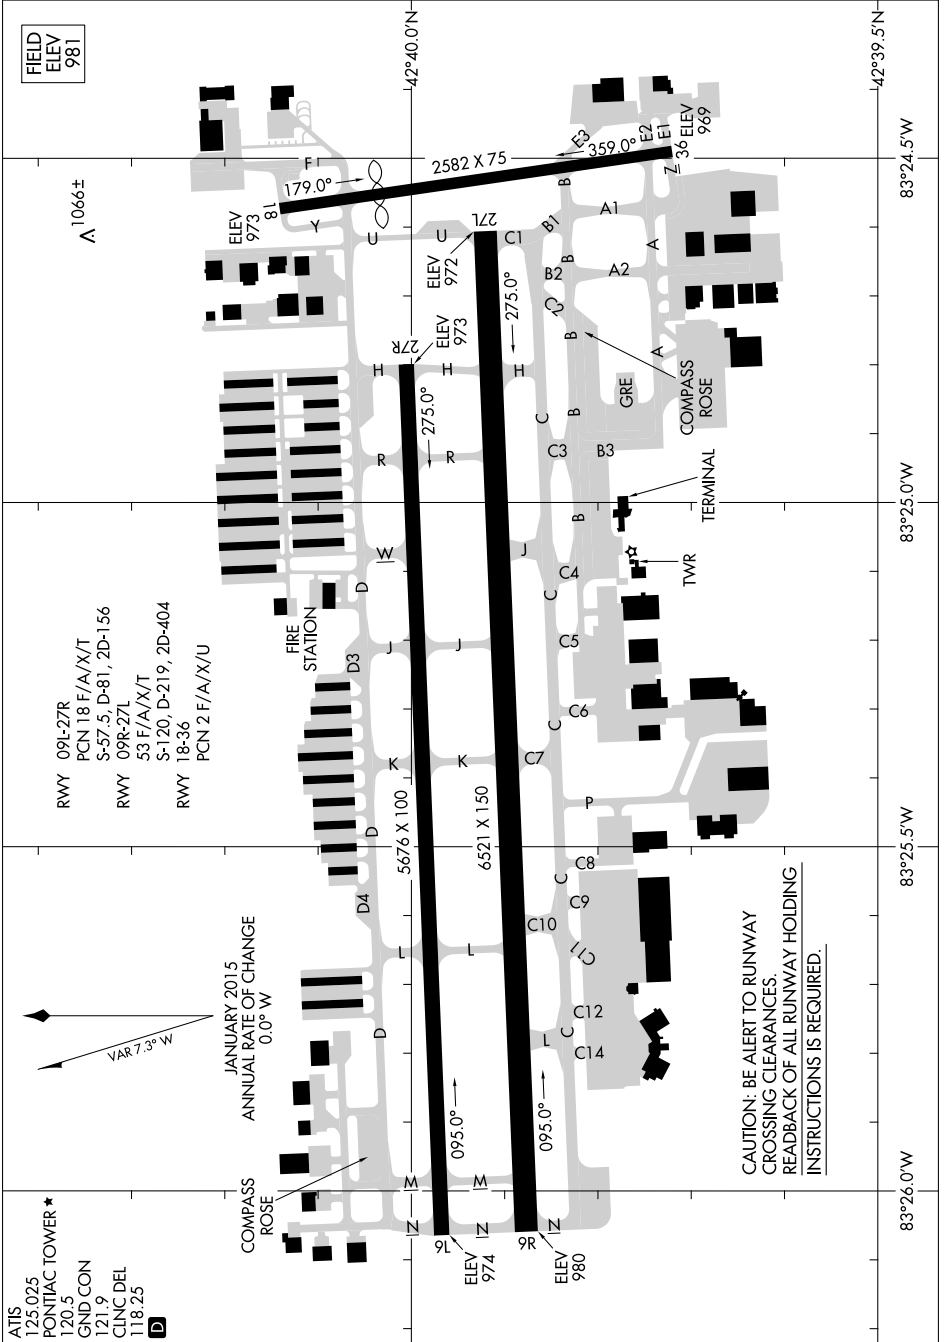

17341

AIRPORT DIAGRAM

OAKLAND COUNTY INTL (PTK)

PONTIAC, MICHIGAN

AL-5052 (FAA)

EC-1, 04 JAN 2018 to 01 FEB 2018

EC-1, 04 JAN 2018 to 01 FEB 2018

AIRPORT DIAGRAM

17341

PONTIAC, MICHIGAN
OAKLAND COUNTY INTL (PTK)