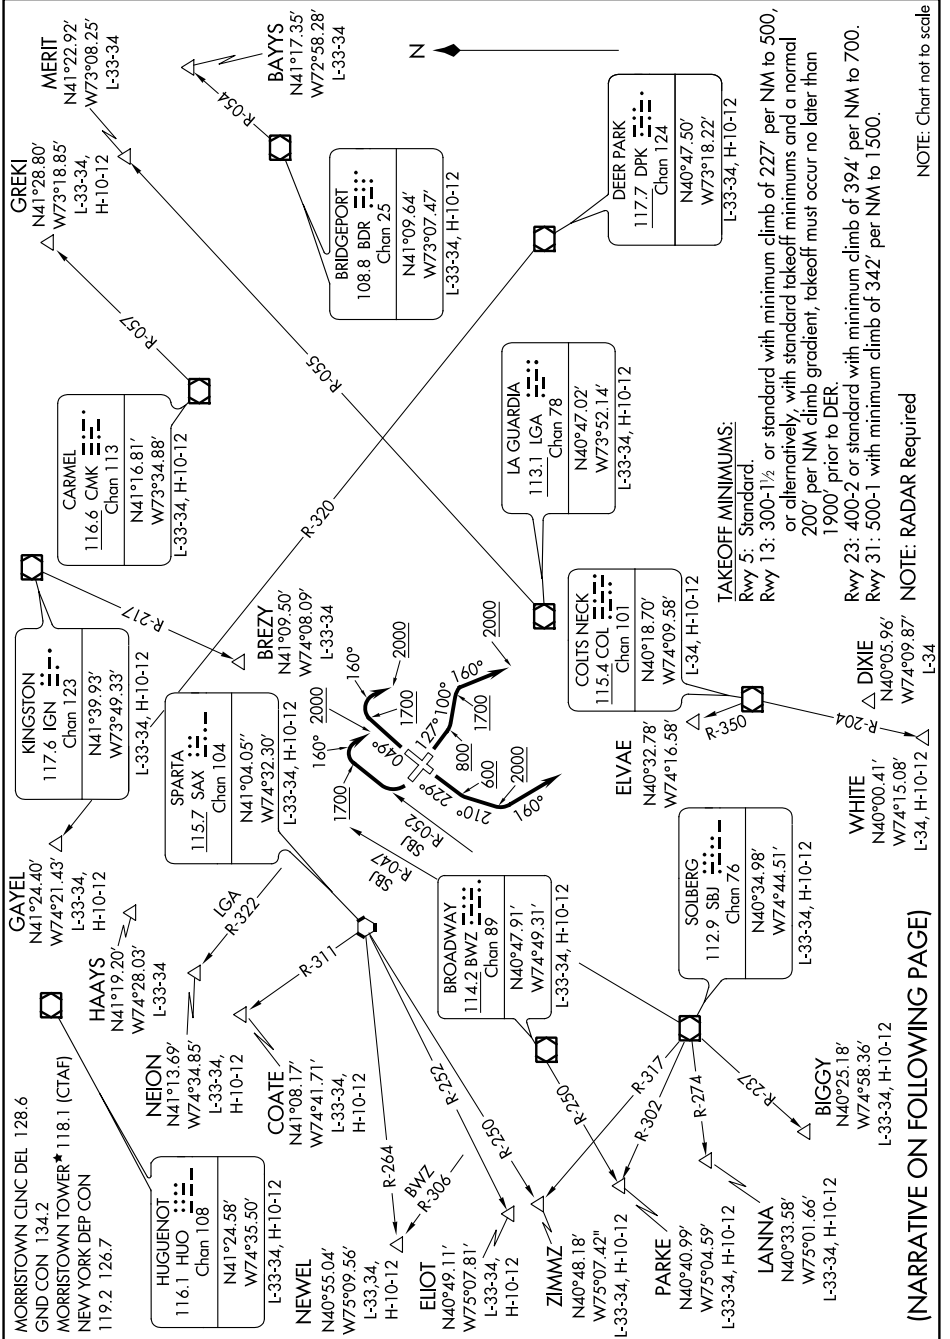

MORRISTOWN SIX DEPARTURE

MORRISTOWN MUNI(MMU)
MORRISTOWN, NEW JERSEY

NE-2, 04 JAN 2018 to 01 FEB 2018

NOTE: Chart not to scale

NE-2, 04 JAN 2018 to 01 FEB 2018

MORRISTOWN SIX DEPARTURE

MORRISTOWN, NEW JERSEY
MORRISTOWN MUNI(MMU)

(NARRATIVE ON FOLLOWING PAGE)