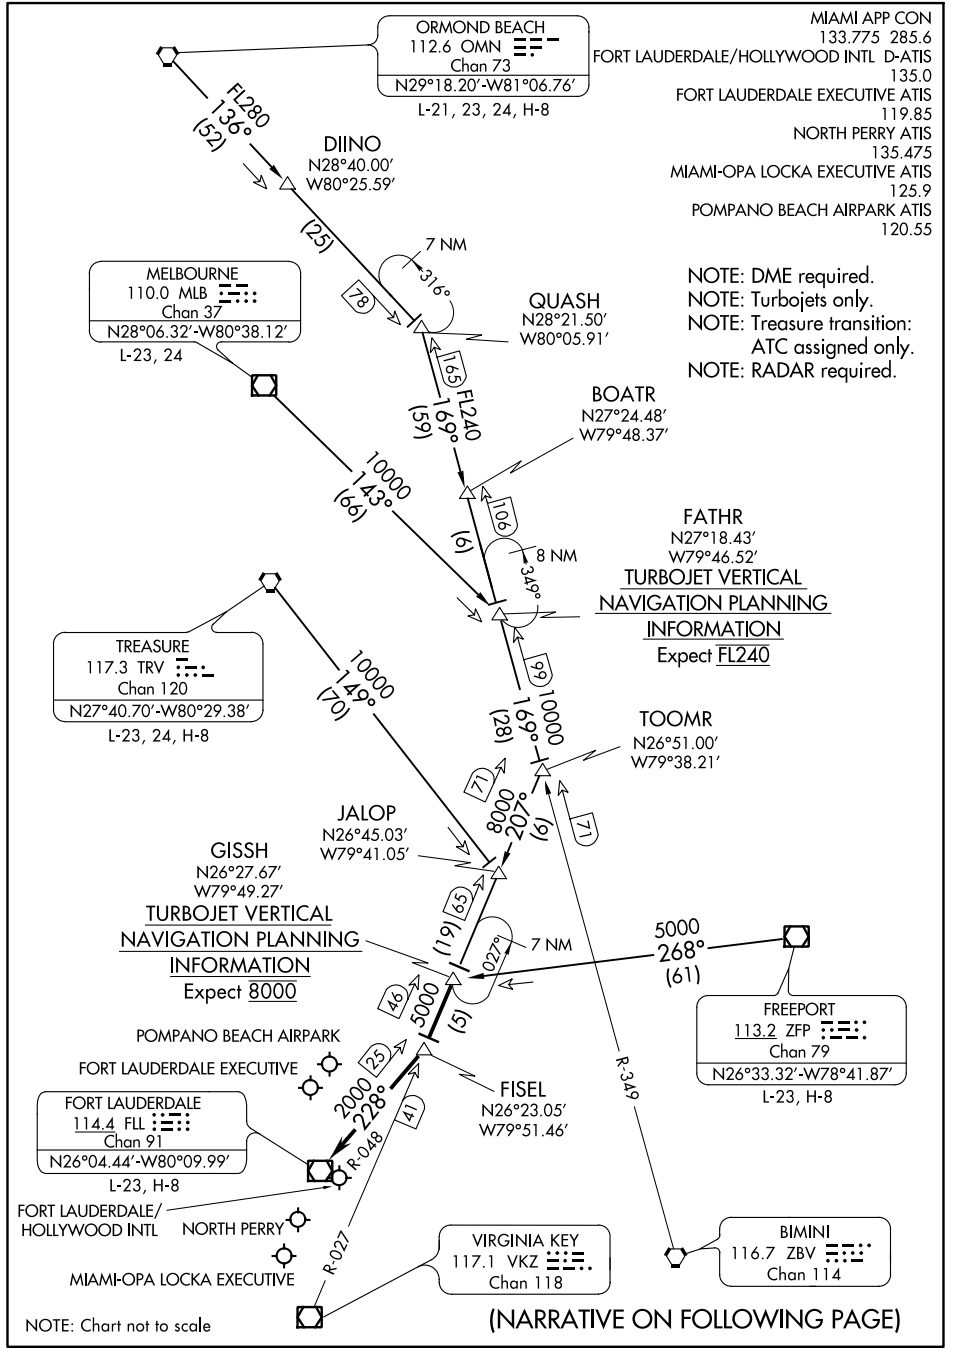

# GISSH FIVE ARRIVAL

FORT LAUDERDALE, FLORIDA

SE-3. 04 JAN 2018 to 01 FEB 2018

SE-3. 04 JAN 2018 to 01 FEB 2018

# GISSH FIVE ARRIVAL

FORT LAUDERDALE, FLORIDA