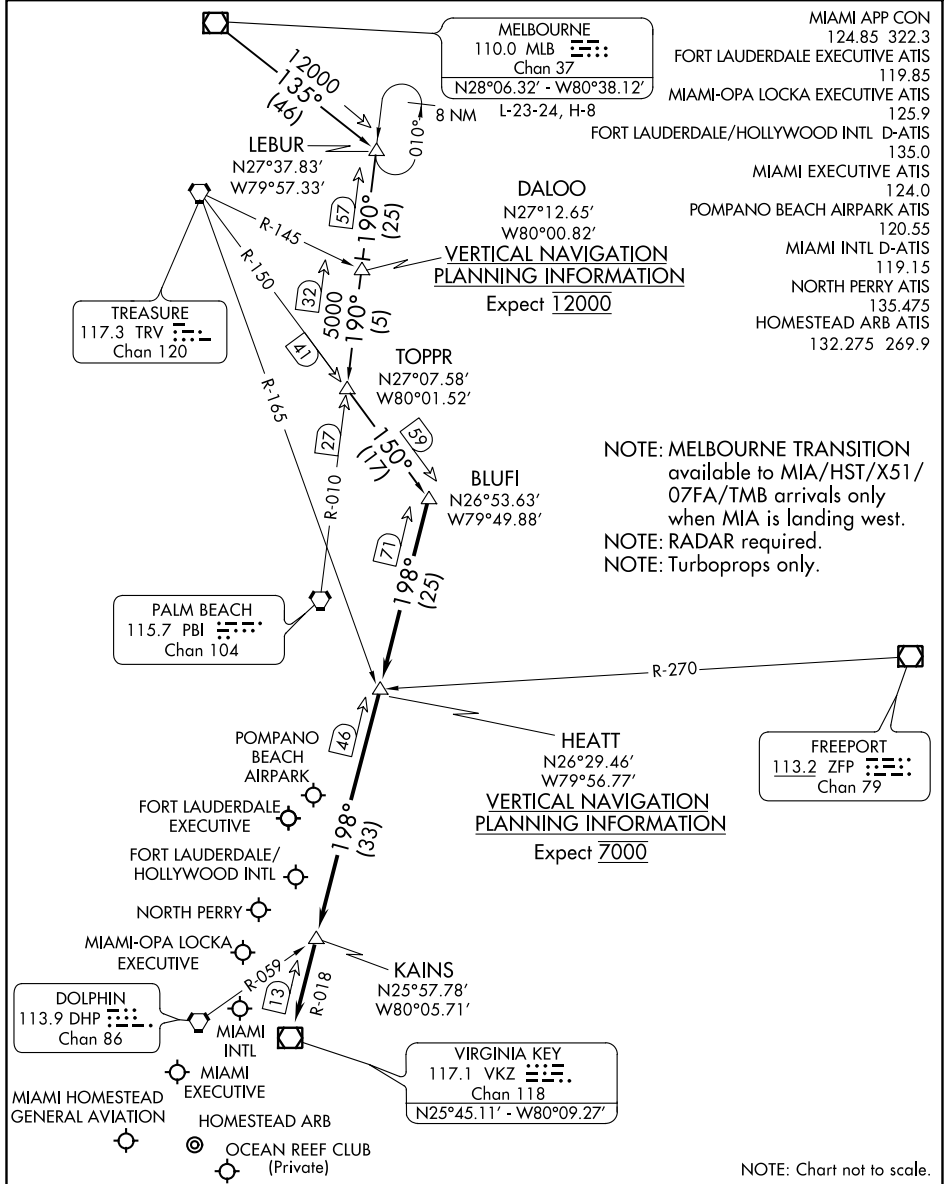

BLUF1 FOUR ARRIVAL

FORT LAUDERDALE, FLORIDA

SE-3, 04 JAN 2018 to 01 FEB 2018

SE-3, 04 JAN 2018 to 01 FEB 2018

MELBOURNE TRANSITION (MLB.BLUF14): From over MLB VOR/DME on MLB R-135 to LEBUR INT/MLB 46 DME, then on PBI R-010 to TOPPR INT/PBI 30 DME, then on TRV R-150 to BLUFI INT. Thence . . .
 . . . from over BLUFI INT/VKZ 71 DME on VKZ R-018 to HEATT INT/VKZ 46 DME, then on VKZ R-018 to KAINS INT, then on VKZ R-018 to VKZ VOR/DME. Expect RADAR vectors to final approach course after KAINS INT.

BLUF1 FOUR ARRIVAL

FORT LAUDERDALE, FLORIDA