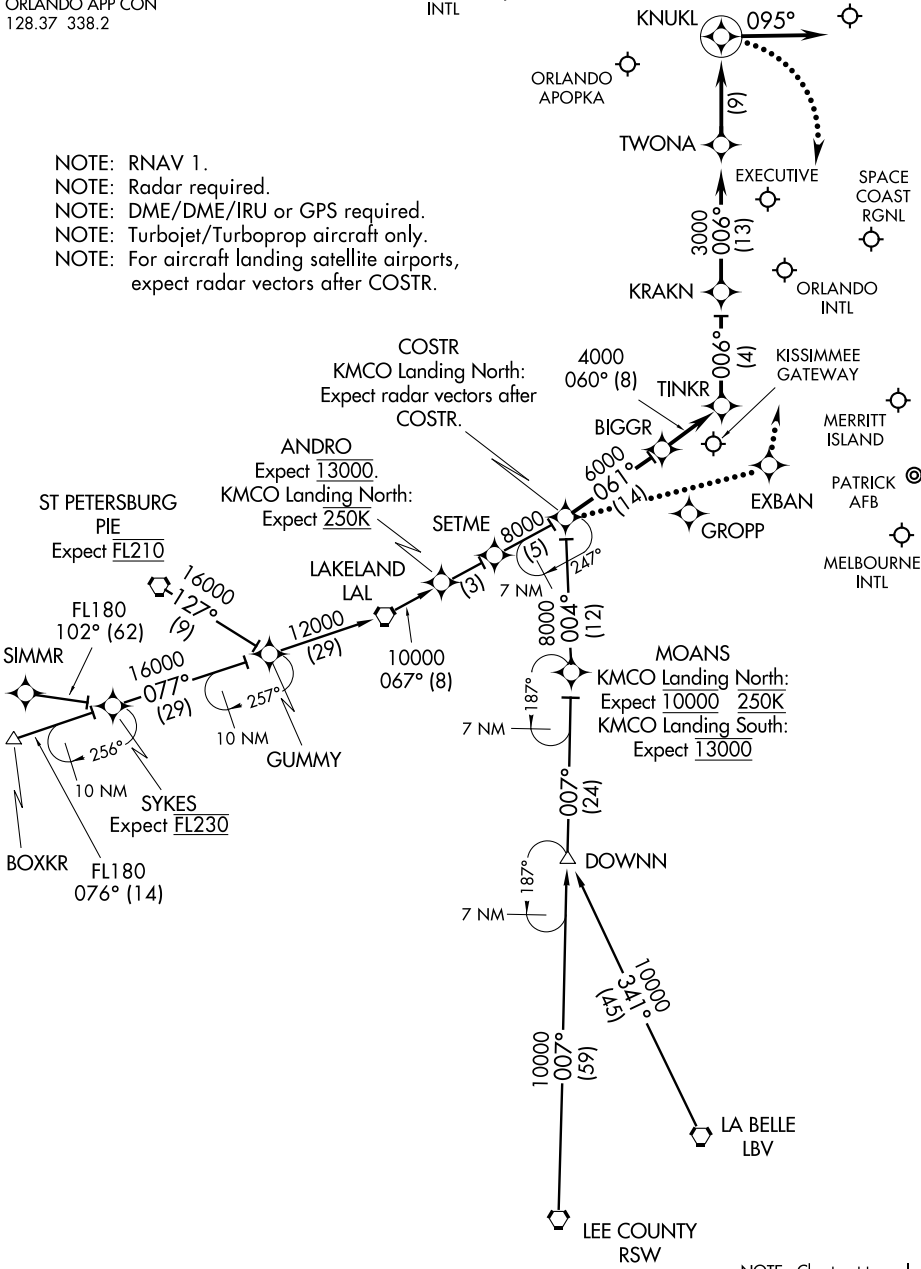

(COSTR.COSTR3) 17117

COSTR THREE ARRIVAL (RNAV)

AL-571 (FAA)

ORLANDO, FLORIDA

ORLANDO INTL D-ATIS
121.25
ORLANDO APP CON
128.37 338.2

LEESBURG INTL

ORLANDO SANFORD INTL

- NOTE: RNAV 1.
- NOTE: Radar required.
- NOTE: DME/DME/IRU or GPS required.
- NOTE: Turbojet/Turboprop aircraft only.
- NOTE: For aircraft landing satellite airports, expect radar vectors after COSTR.

SE-3, 04 JAN 2018 to 01 FEB 2018

SE-3, 04 JAN 2018 to 01 FEB 2018

NOTE: Chart not to scale.

COSTR THREE ARRIVAL (RNAV)

(COSTR.COSTR3) 29MAY14

ORLANDO, FLORIDA