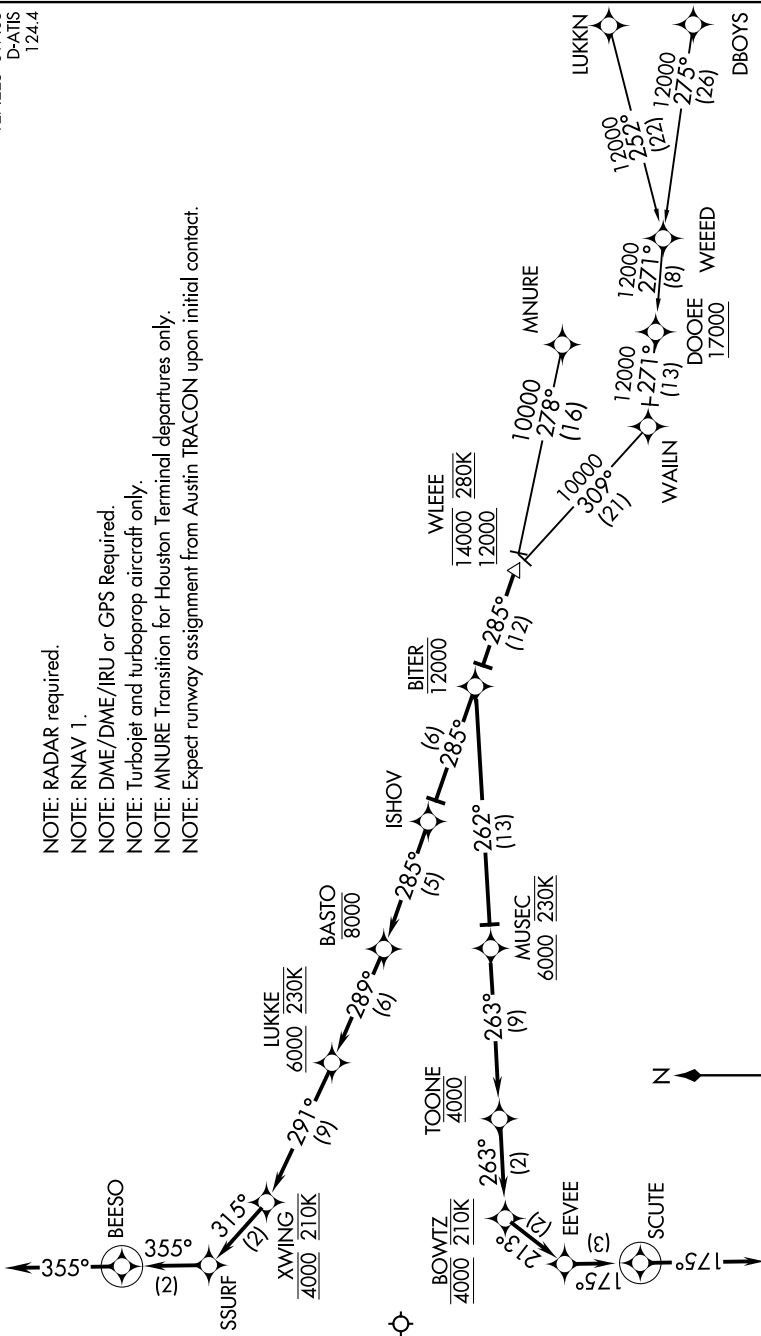

WLEEE FOUR ARRIVAL (RNAV)

AUSTIN APP CON
127.225 317.65
D-ATIS
124.4

- NOTE: RADAR required.
- NOTE: RNAV 1.
- NOTE: DME/DME/IRU or GPS Required.
- NOTE: Turbojet and turboprop aircraft only.
- NOTE: MNLURE Transition for Houston Terminal departures only.
- NOTE: Expect runway assignment from Austin TRACON upon initial contact.

(NARRATIVE ON FOLLOWING PAGE)

NOTE: Chart not to scale.