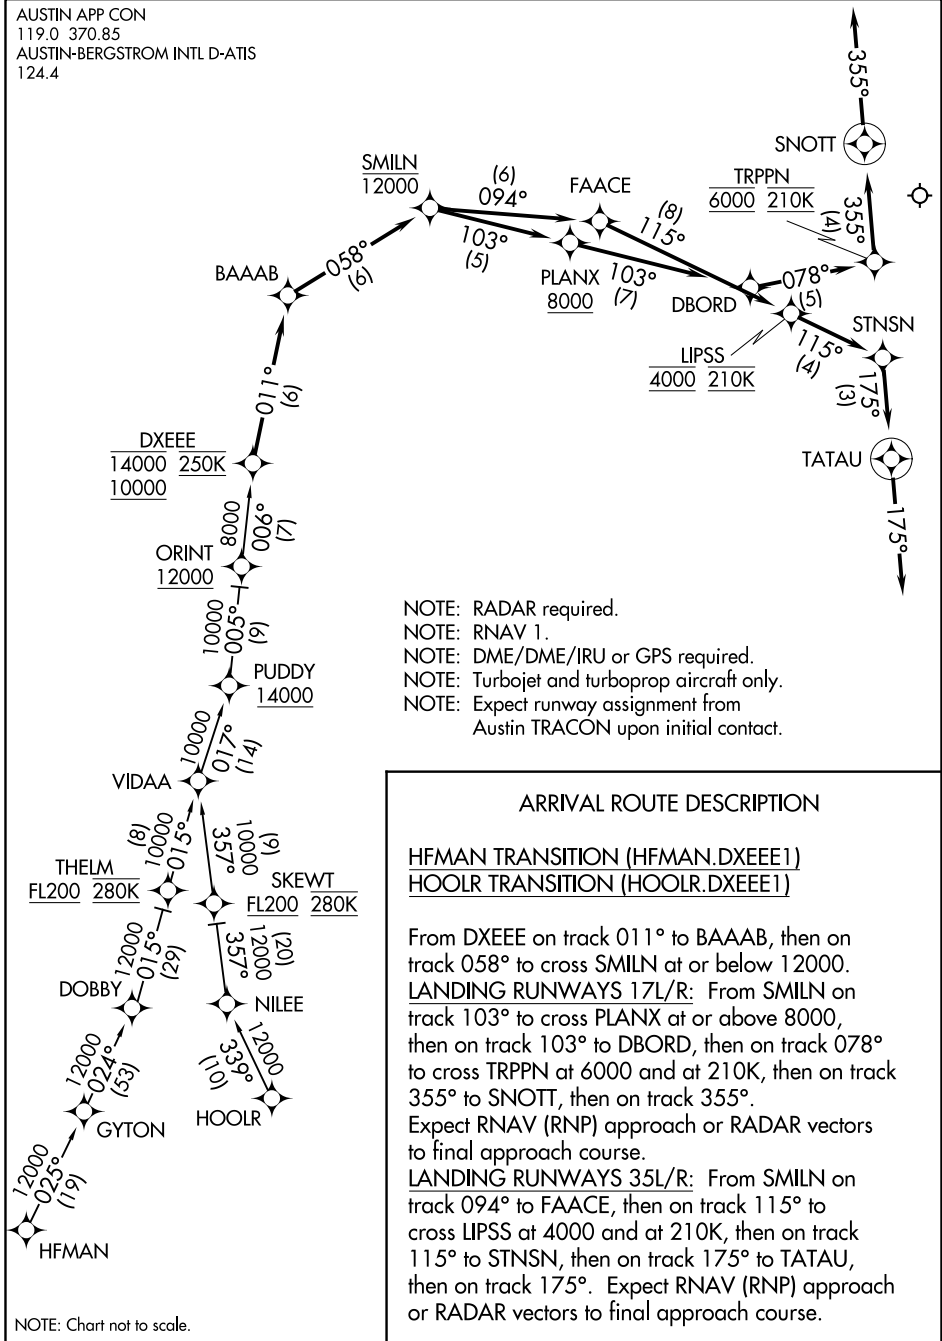

DXEE ONE ARRIVAL (RNAV)

AUSTIN APP CON
119.0 370.85
AUSTIN-BERGSTROM INTL D-ATIS
124.4

NOTE: Chart not to scale.

SC-3, 04 JAN 2018 to 01 FEB 2018

SC-3, 04 JAN 2018 to 01 FEB 2018