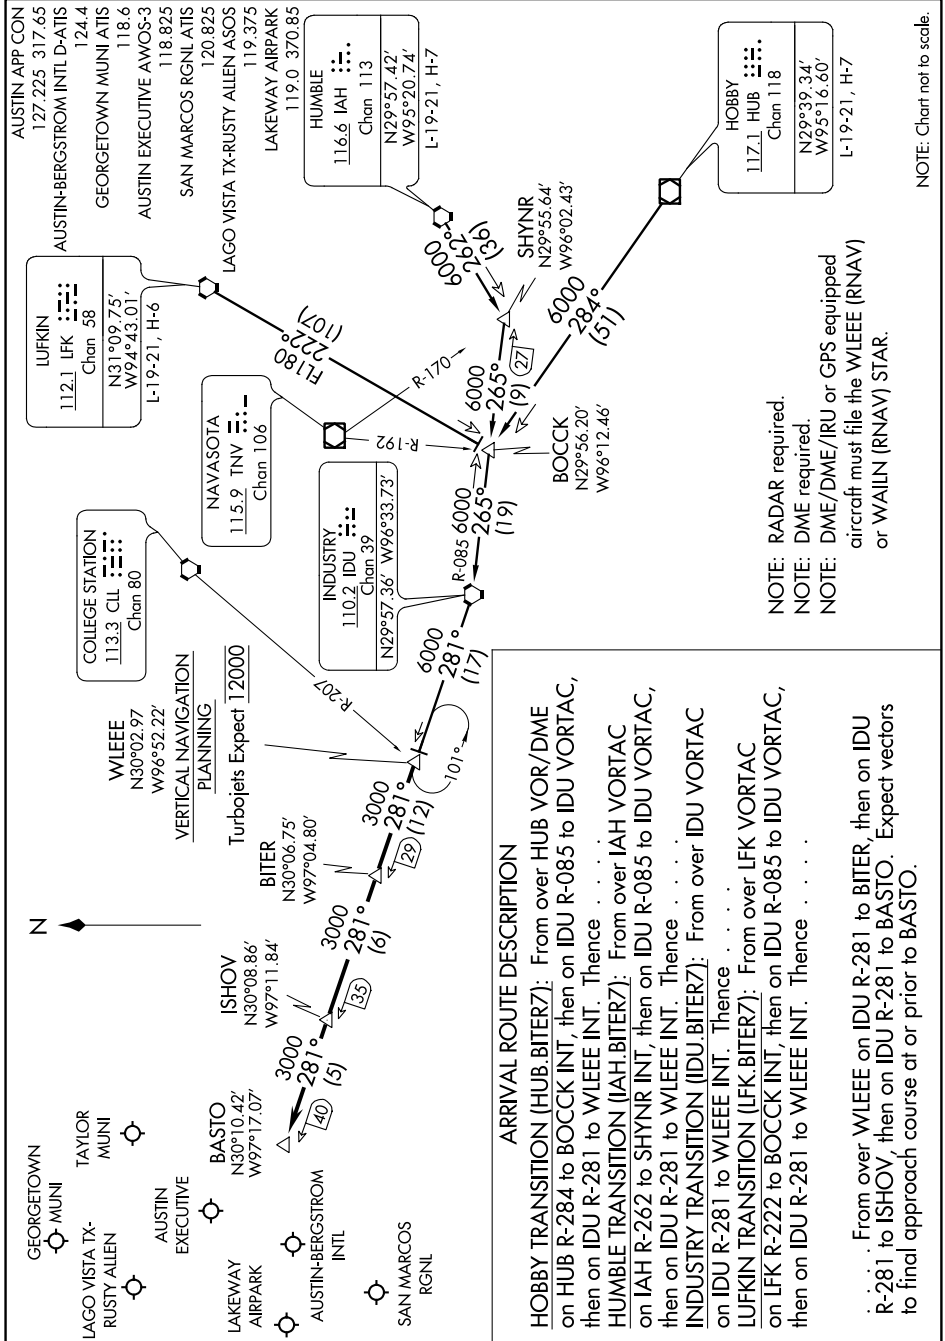

BITER SEVEN ARRIVAL

SC-3, 04 JAN 2018 to 01 FEB 2018

BITER SEVEN ARRIVAL

SC-3, 04 JAN 2018 to 01 FEB 2018

NOTE: Chart not to scale.

NOTE: RADAR required.
 NOTE: DME required.
 NOTE: DME/DME/IRU or GPS equipped aircraft must file the WLEEE (RNAV) or WAILN (RNAV) STAR.