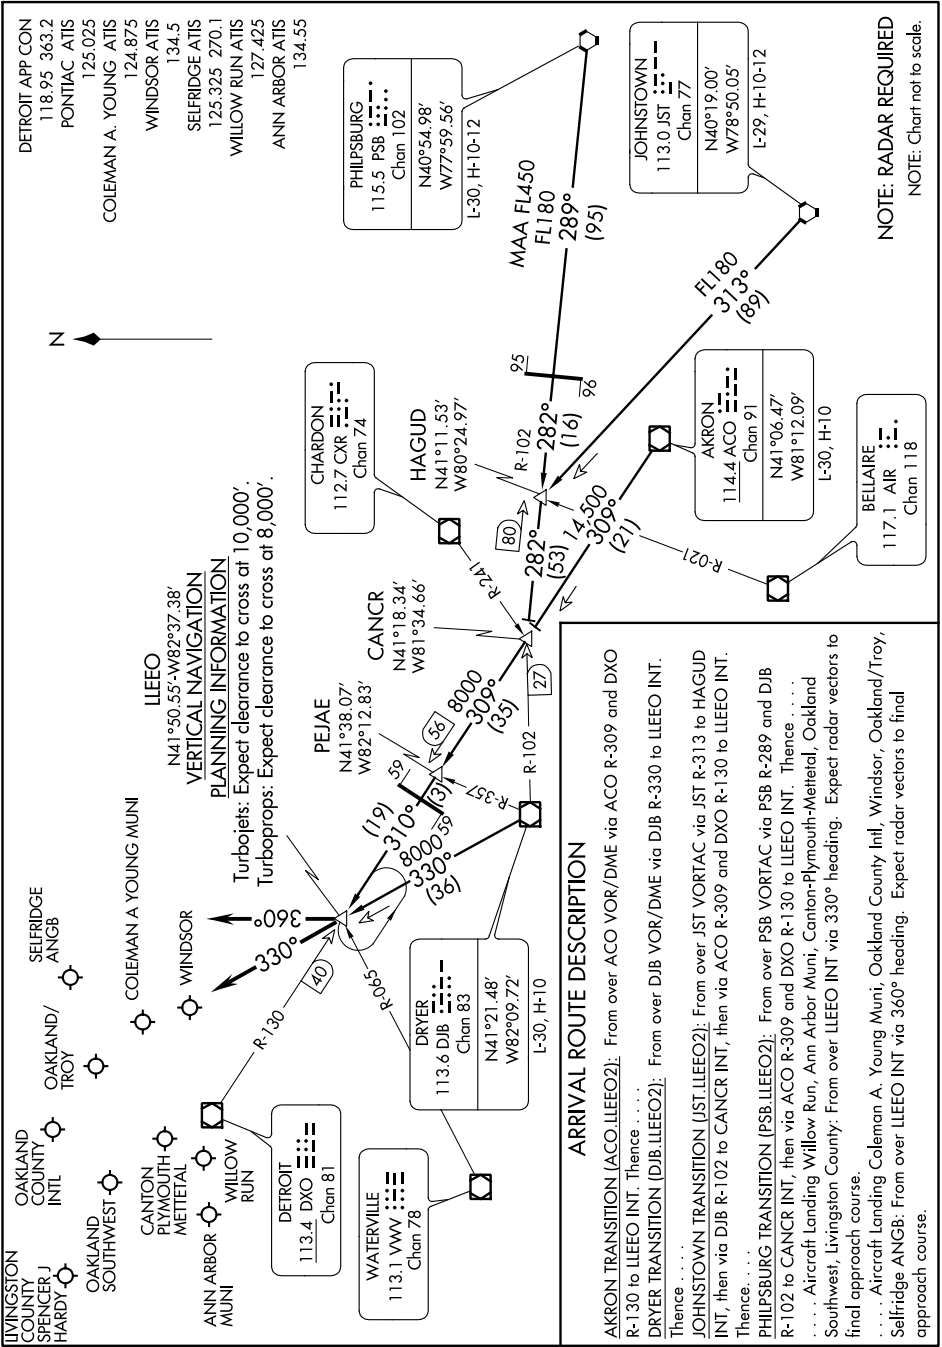

LLEEO TWO ARRIVAL

EC-1, 04 JAN 2018 to 01 FEB 2018

EC-1, 04 JAN 2018 to 01 FEB 2018

LLEEO TWO ARRIVAL