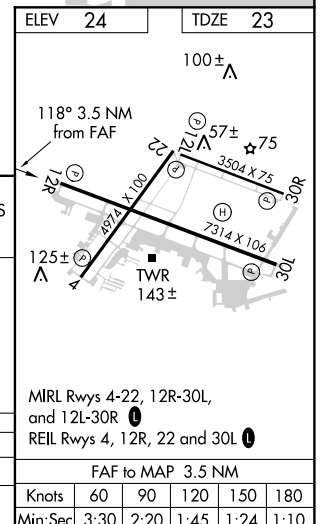

VORTAC TRV 117.3 Chan 120	APP CRS 118°	Rwy Idg TDZE 23 Apt Elev 24	7314
---	------------------------	---	-------------

VOR RWY 12R

VERO BEACH MUNI (VRB)

⚠ Circling to Rwy 30R NA at night. When local altimeter setting not received, use Fort Pierce altimeter setting and increase all MDAs 40 feet.

MISSED APPROACH: Climb to 500 then climbing left turn to 2000 heading 360° and on TRV VORTAC R-057 to ECKOS INT/TRV 10 DME and hold.

ATIS 120.575	PALM BEACH APP CON 123.625 225.4	VERO BEACH TOWER * 126.3 (CTAF) 0	GND CON 127.45	CLNC DEL 134.975	UNICOM 122.95
------------------------	--	--	--------------------------	----------------------------	-------------------------