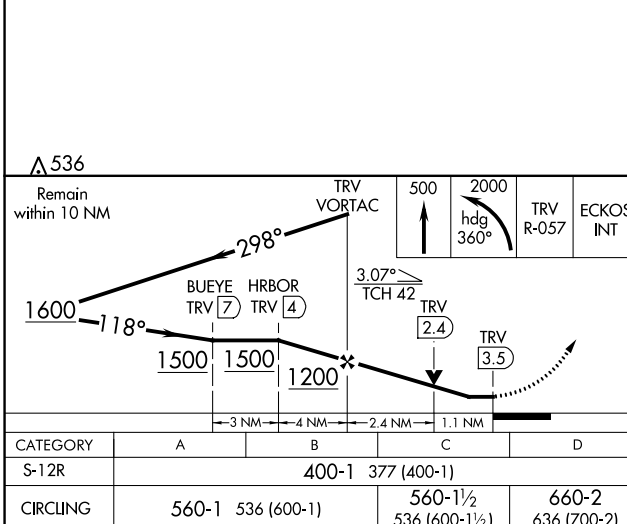

VORTAC TRV 117.3 Chan 120	APP CRS 118°	Rwy Idg TDZE 23 Apt Elev 24	7314
---	------------------------	---	-------------

VOR RWY 12R

VERO BEACH MUNI (VRB)

⚠ Circling to Rwy 30R NA at night. When local altimeter setting not received, use Fort Pierce altimeter setting and increase all MDAs 40 feet.

MISSED APPROACH: Climb to 500 then climbing left turn to 2000 heading 360° and on TRV VORTAC R-057 to ECKOS INT/TRV 10 DME and hold.

ATIS 120.575	PALM BEACH APP CON 123.625 225.4	VERO BEACH TOWER * 126.3 (CTAF) 0	GND CON 127.45	CLNC DEL 134.975	UNICOM 122.95
------------------------	--	--	--------------------------	----------------------------	-------------------------

SE-3, 04 JAN 2018 to 01 FEB 2018

SE-3, 04 JAN 2018 to 01 FEB 2018