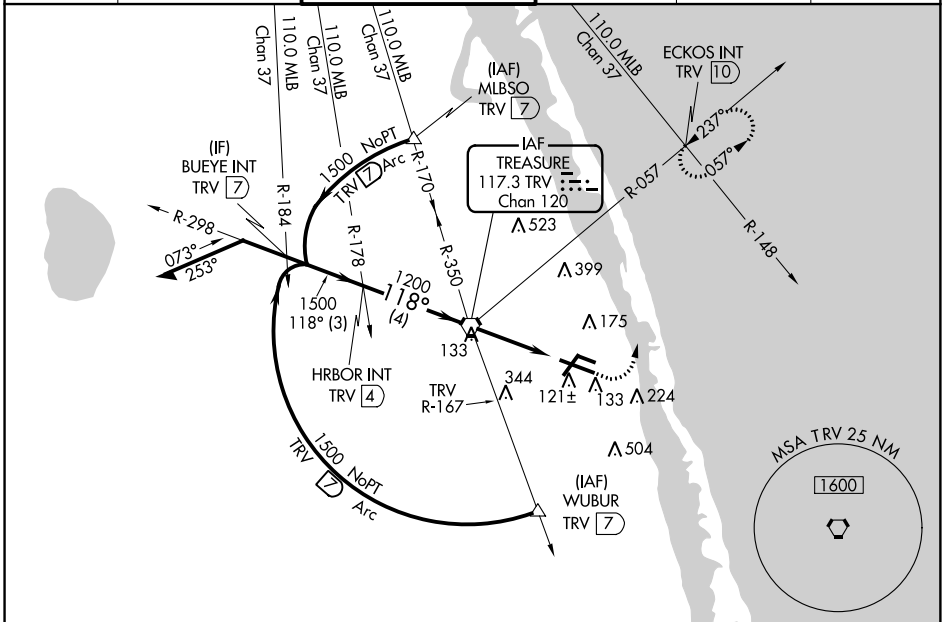

VORTAC TRV 117.3 Chan 120	APP CRS 118°	Rwy Idg TDZE 23 Apt Elev 24	7314
---	------------------------	---	-------------

VOR RWY 12R

VERO BEACH MUNI (VRB)

⚠ Circling to Rwy 30R NA at night. When local altimeter setting not received, use Fort Pierce altimeter setting and increase all MDAs 40 feet.

MISSED APPROACH: Climb to 500 then climbing left turn to 2000 heading 360° and on TRV VORTAC R-057 to ECKOS INT/TRV 10 DME and hold.

ATIS 120.575	PALM BEACH APP CON 123.625 225.4	VERO BEACH TOWER * 126.3 (CTAF) 0	GND CON 127.45	CLNC DEL 134.975	UNICOM 122.95
------------------------	--	--	--------------------------	----------------------------	-------------------------

SE-3, 04 JAN 2018 to 01 FEB 2018

SE-3, 04 JAN 2018 to 01 FEB 2018