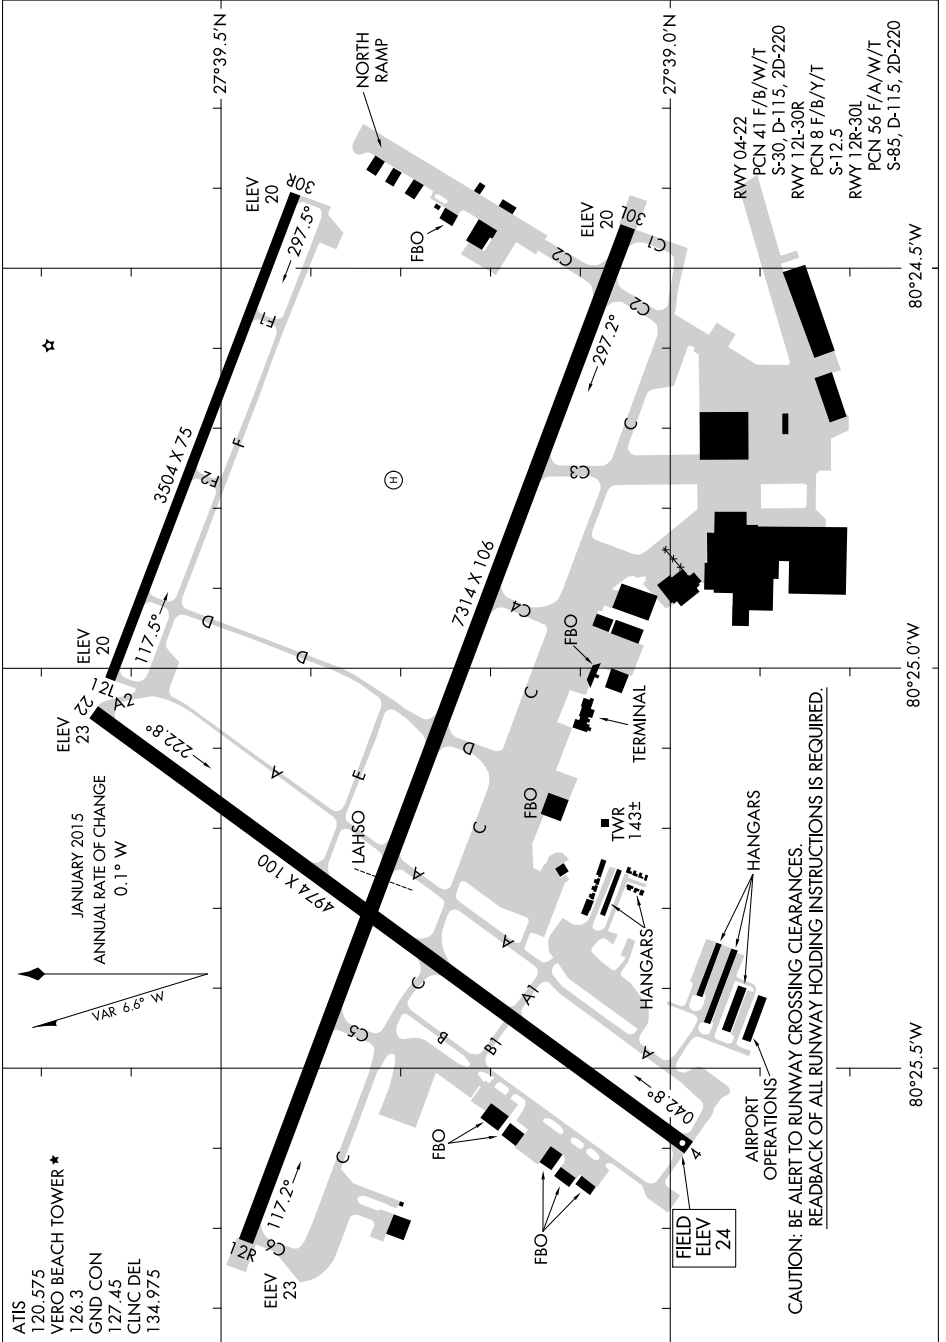

AIRPORT DIAGRAM

AL-437 (FAA)

VERO BEACH RGNL (VRB)

VERO BEACH, FLORIDA

SE-3, 04 JAN 2018 to 01 FEB 2018

SE-3, 04 JAN 2018 to 01 FEB 2018

AIRPORT DIAGRAM

VERO BEACH, FLORIDA

VERO BEACH RGNL (VRB)

CAUTION: BE ALERT TO RUNWAY CROSSING CLEARANCES.
READBACK OF ALL RUNWAY HOLDING INSTRUCTIONS IS REQUIRED.