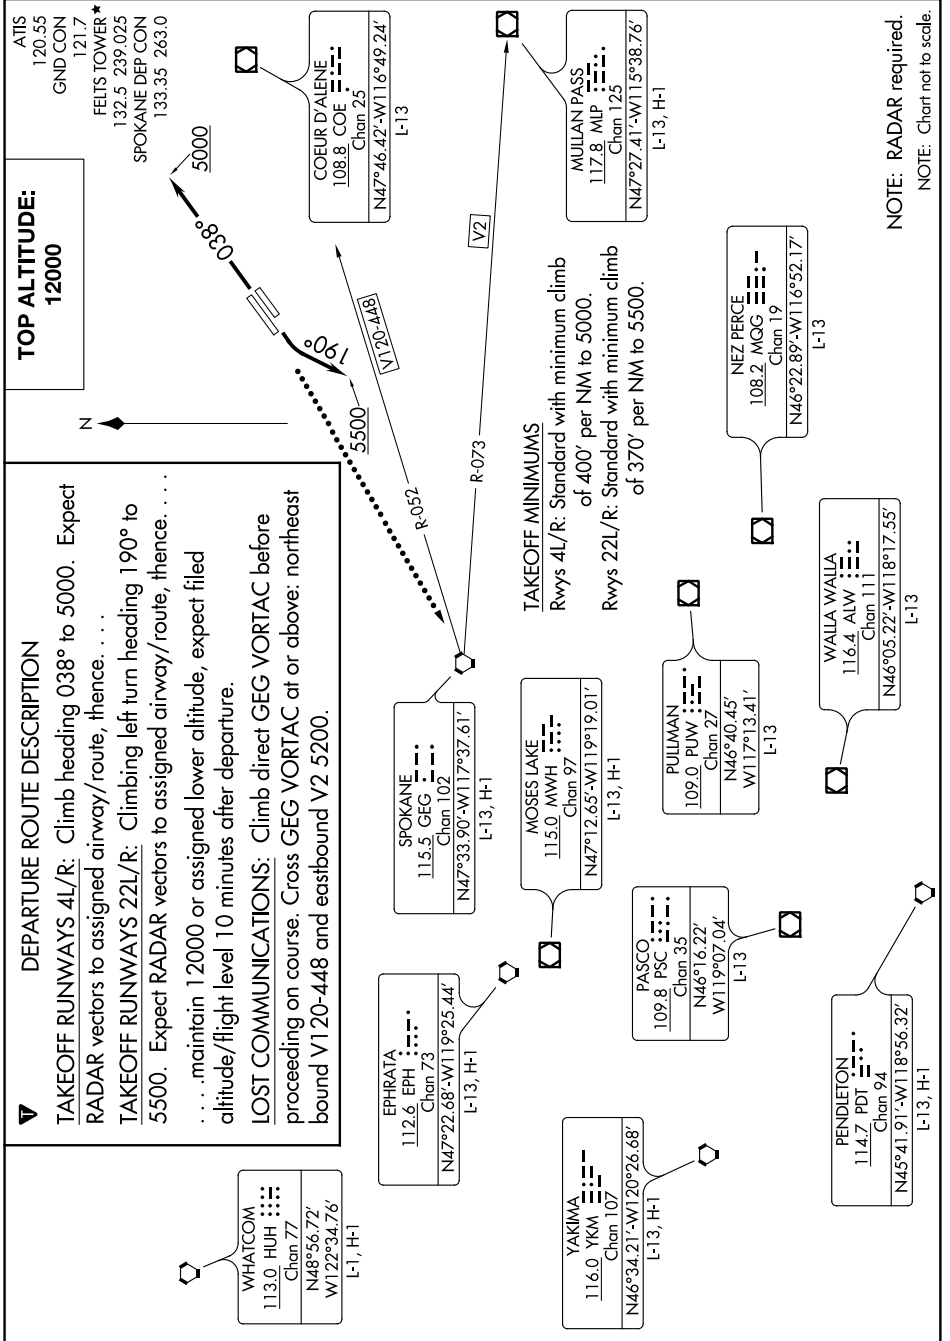

FELTS FOUR DEPARTURE

AL-402 (FAA)

FELTS FIELD (SF^F)
SPOKANE, WASHINGTON

NW-1, 04 JAN 2018 to 01 FEB 2018

FELTS FOUR DEPARTURE

SPOKANE, WASHINGTON
FELTS FIELD (SF^F)

NW-1, 04 JAN 2018 to 01 FEB 2018