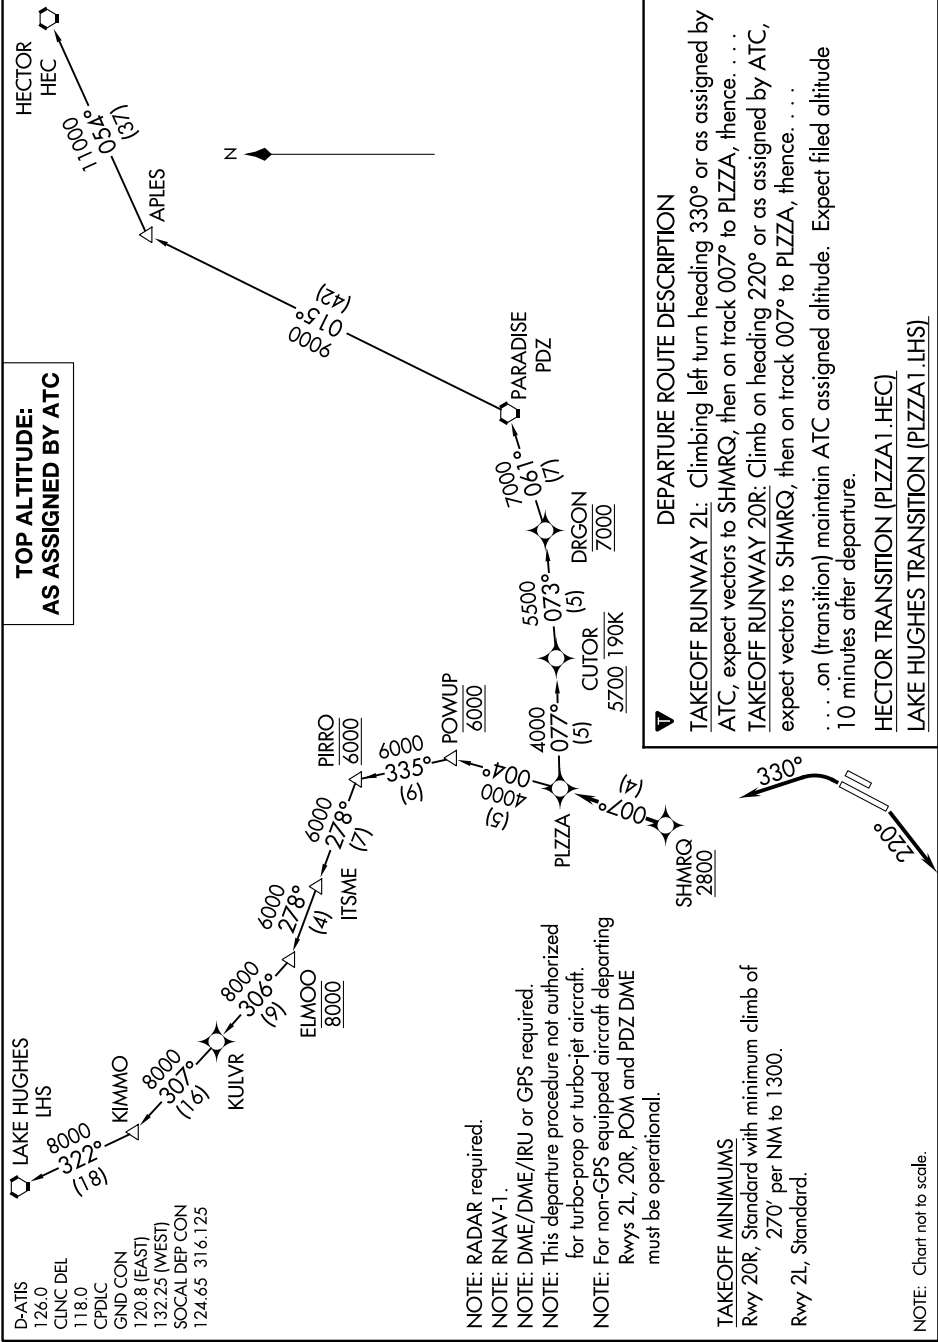

# PLZZA ONE DEPARTURE (RNAV)

SW-3, 04 JAN 2018 to 01 FEB 2018

SW-3, 04 JAN 2018 to 01 FEB 2018