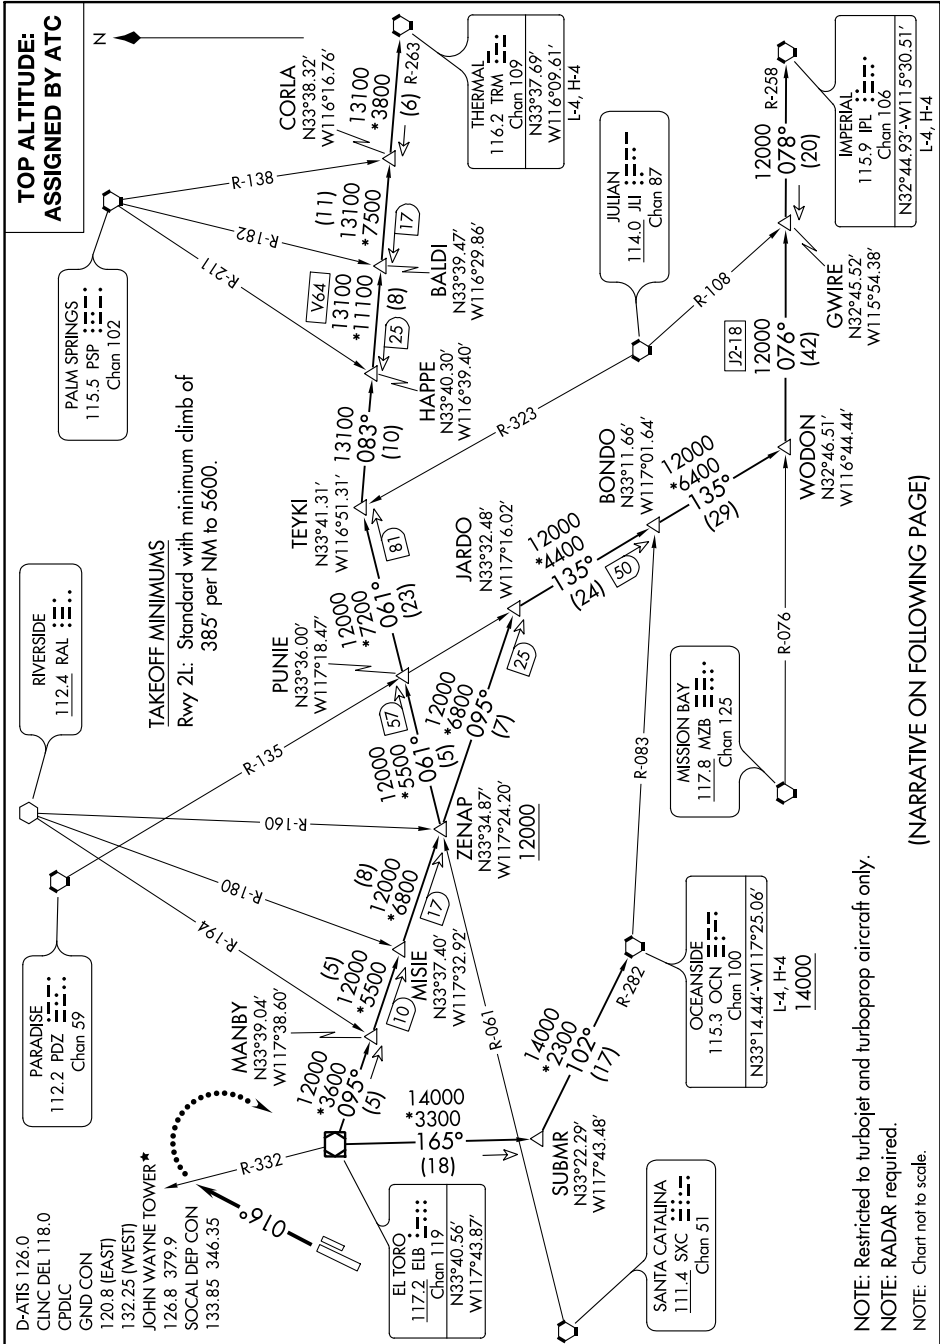

# EL TORO FOUR DEPARTURE

SW-3, 04 JAN 2018 to 01 FEB 2018

# EL TORO FOUR DEPARTURE

(NARRATIVE ON FOLLOWING PAGE)

NOTE: Restricted to turbojet and turboprop aircraft only.  
NOTE: RADAR required.  
NOTE: Chart not to scale.

SW-3, 04 JAN 2018 to 01 FEB 2018