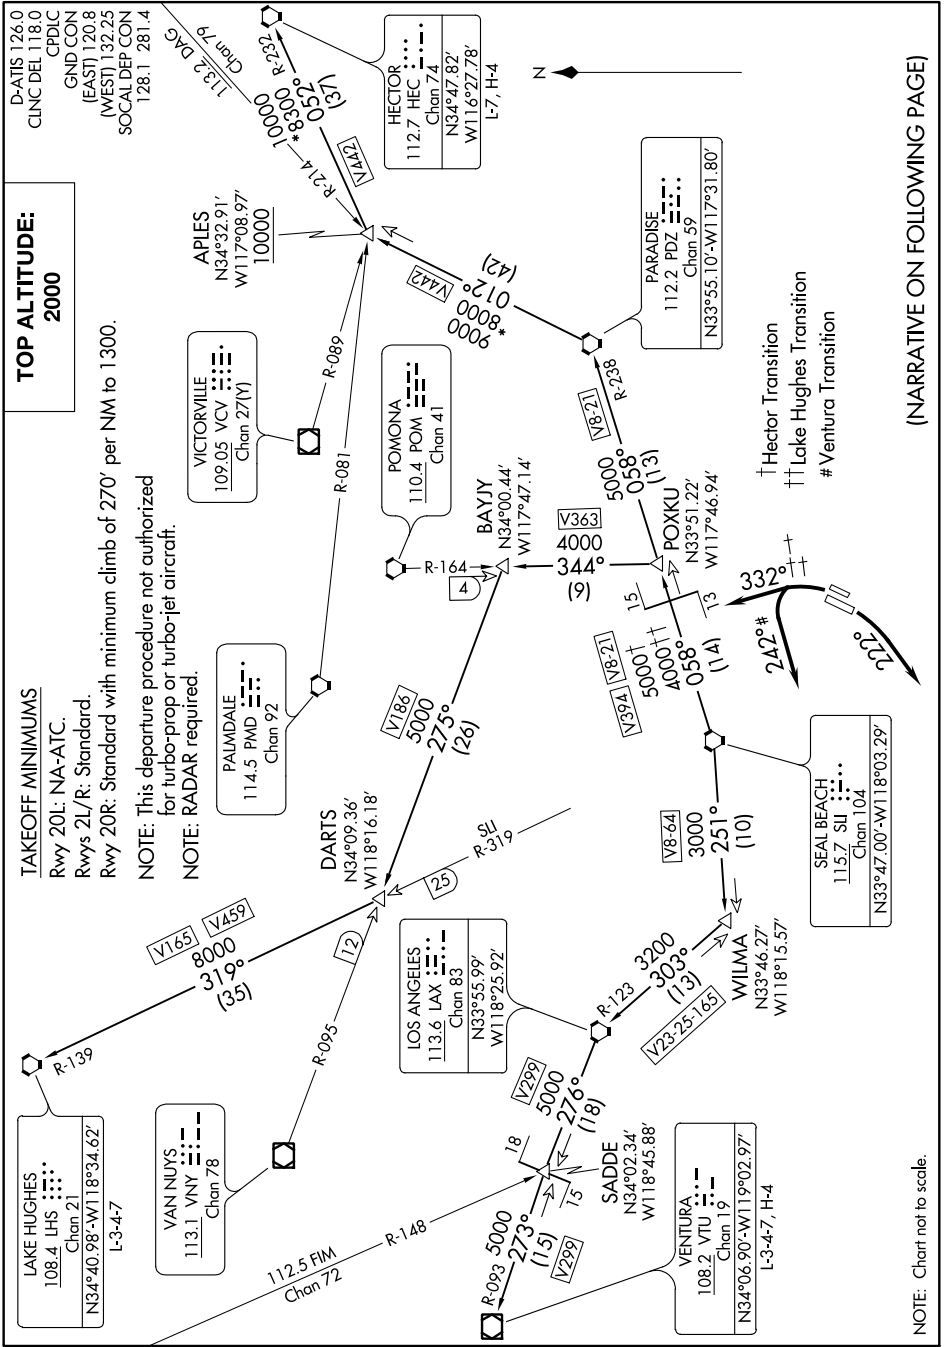

ANAHEIM NINE DEPARTURE

SW-3, 04 JAN 2018 to 01 FEB 2018

SW-3, 04 JAN 2018 to 01 FEB 2018