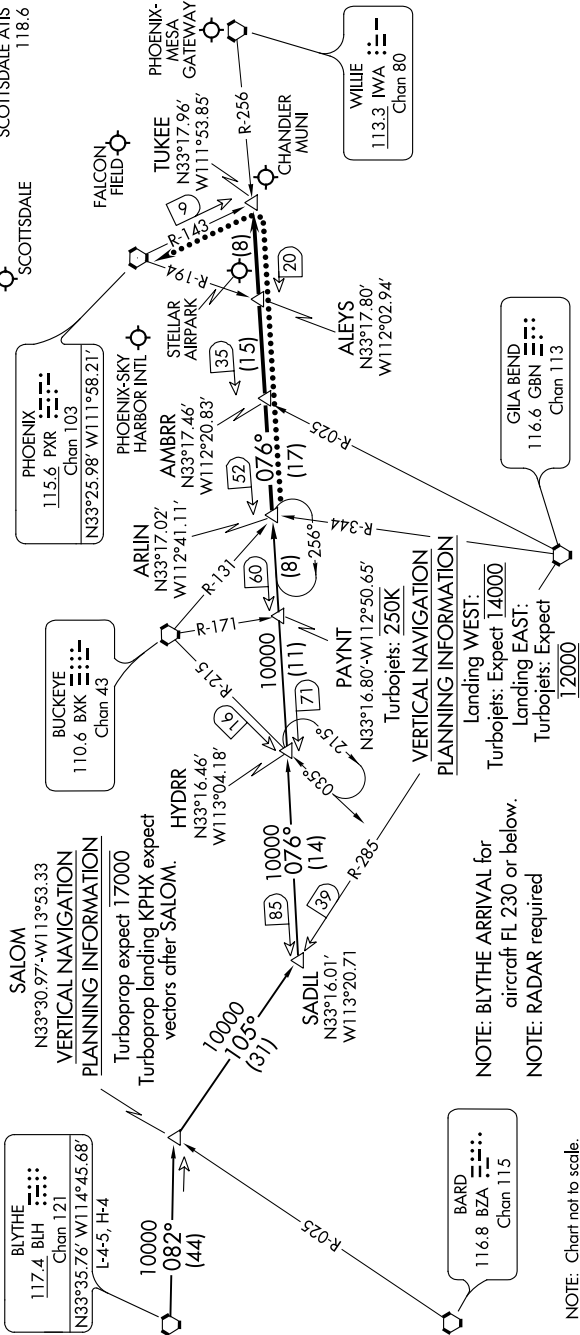

# BLYTHE FIVE ARRIVAL

AL-322 (FAA)

PHOENIX, ARIZONA

SW-4, 04 JAN 2018 to 01 FEB 2018

## ARRIVAL ROUTE DESCRIPTION

**BLYTHE TRANSITION (BLH.BLH5):** From over BLH VORTAC on BLH R-082 to SALOM, then on GBN R-285 and IWA R-256 to ARLIN. Thence . . . .

**PHOENIX SKY HARBOR INTL:** Rwy 7L/R or 8: From over ARLIN, expect vectors to final approach course; Rwy 25L/R or 26: From over ARLIN, on IWA R-256 to TUKEE. Expect vectors to final approach course prior to TUKEE.  
**SATELLITE AIRPORTS:** Expect vectors after passing SALOM.

**LOST COMMUNICATIONS:** After ARLIN, on IWA R-256 and PXR R-143 to PXR VORTAC.

# BLYTHE FIVE ARRIVAL

PHOENIX, ARIZONA

SW-4, 04 JAN 2018 to 01 FEB 2018

NOTE: Chart not to scale.