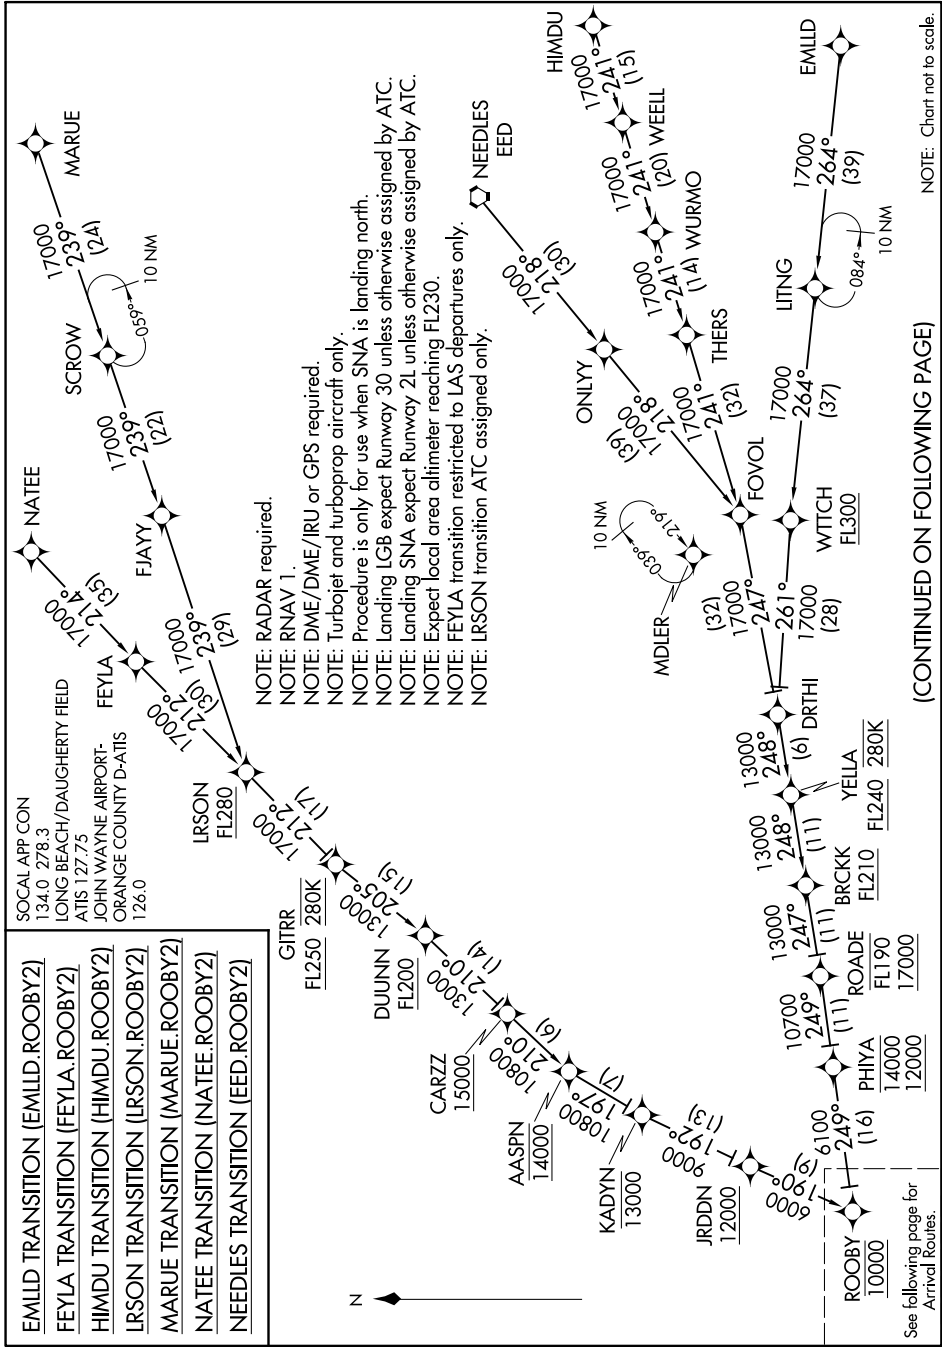

ROOBY TWO ARRIVAL (RNAV) Transition Routes AL-236 (FAA) LONG BEACH, CALIFORNIA

SW-3, 04 JAN 2018 to 01 FEB 2018

(CONTINUED ON FOLLOWING PAGE)

NOTE: Chart not to scale.

SW-3, 04 JAN 2018 to 01 FEB 2018