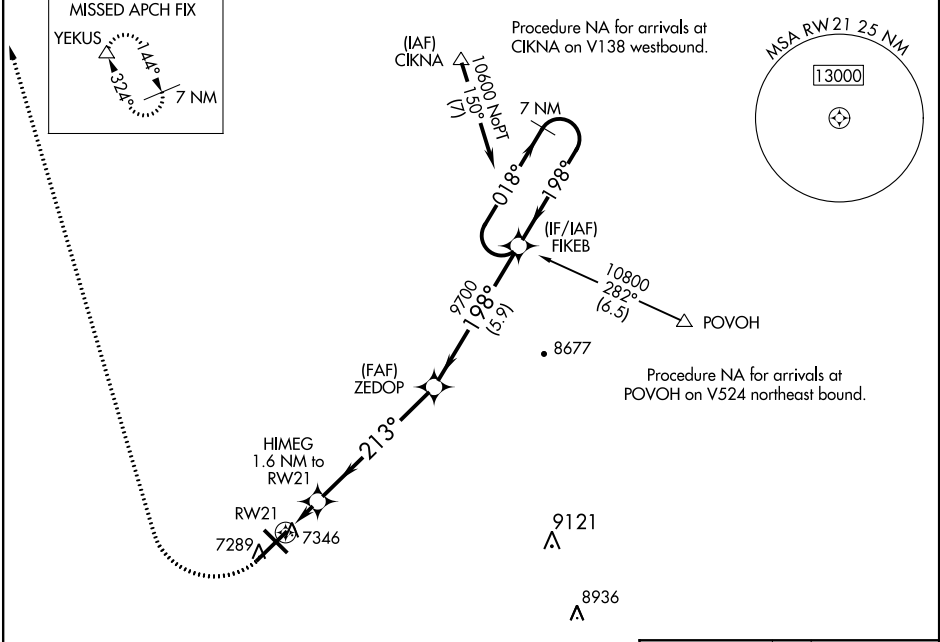

RNAV (GPS) RWY 21

LARAMIE RGNL (L.A.R.)

WAAS CH 72825 W21A	APP CRS 213°	Rwy Idg TDZE Apt Elev	8502 7277 7284
--	------------------------	-----------------------------	---

<p>-35°C</p>	<p>Circling to Rwy 30 NA at night. Baro-VNAV NA. DME/DME RNP-0.3 NA.</p>	<p>MISSED APPROACH: Climbing right turn to 9400 direct YEKUS and hold.</p>
--------------	--	--

ASOS 135.475	DENVER CENTER 125.9 284.7	UNICOM 123.05 (CTAF)
------------------------	-------------------------------------	--------------------------------

ELEV 7284		TDZE 7277
-----------	--	-----------

CATEGORY	A	B	C	D
LPV DA		7527-3/4	250 (300-3/4)	
LNAV/VNAV DA		7527-3/4	250 (300-3/4)	
LNAV MDA		7600-1	323 (400-1)	
CIRCLING	7660-1 376 (400-1)	7740-1 456 (500-1)	7740-1 1/2 456 (500-1 1/2)	7840-2 556 (500-2)

NW-1, 04 JAN 2018 to 01 FEB 2018

NW-1, 04 JAN 2018 to 01 FEB 2018