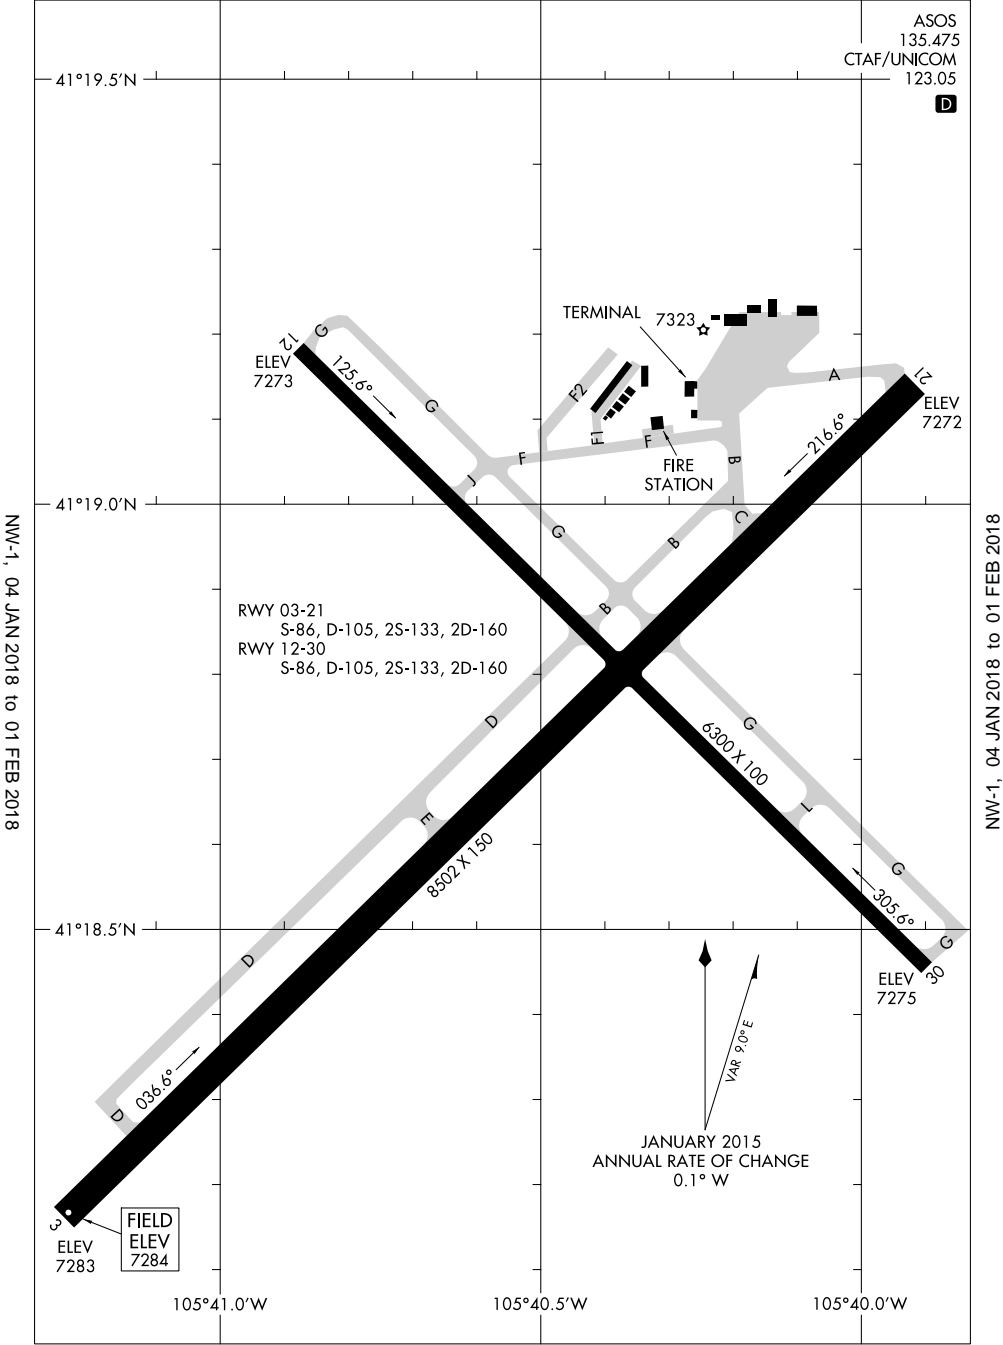

15064

AIRPORT DIAGRAM

AL-225 (FAA)

LARAMIE RGNL (LAR)
LARAMIE, WYOMING

ASOS
135.475
CTAF/UNICOM
123.05

D

NW-1, 04 JAN 2018 to 01 FEB 2018

NW-1, 04 JAN 2018 to 01 FEB 2018

AIRPORT DIAGRAM

15064

LARAMIE, WYOMING
LARAMIE RGNL (LAR)