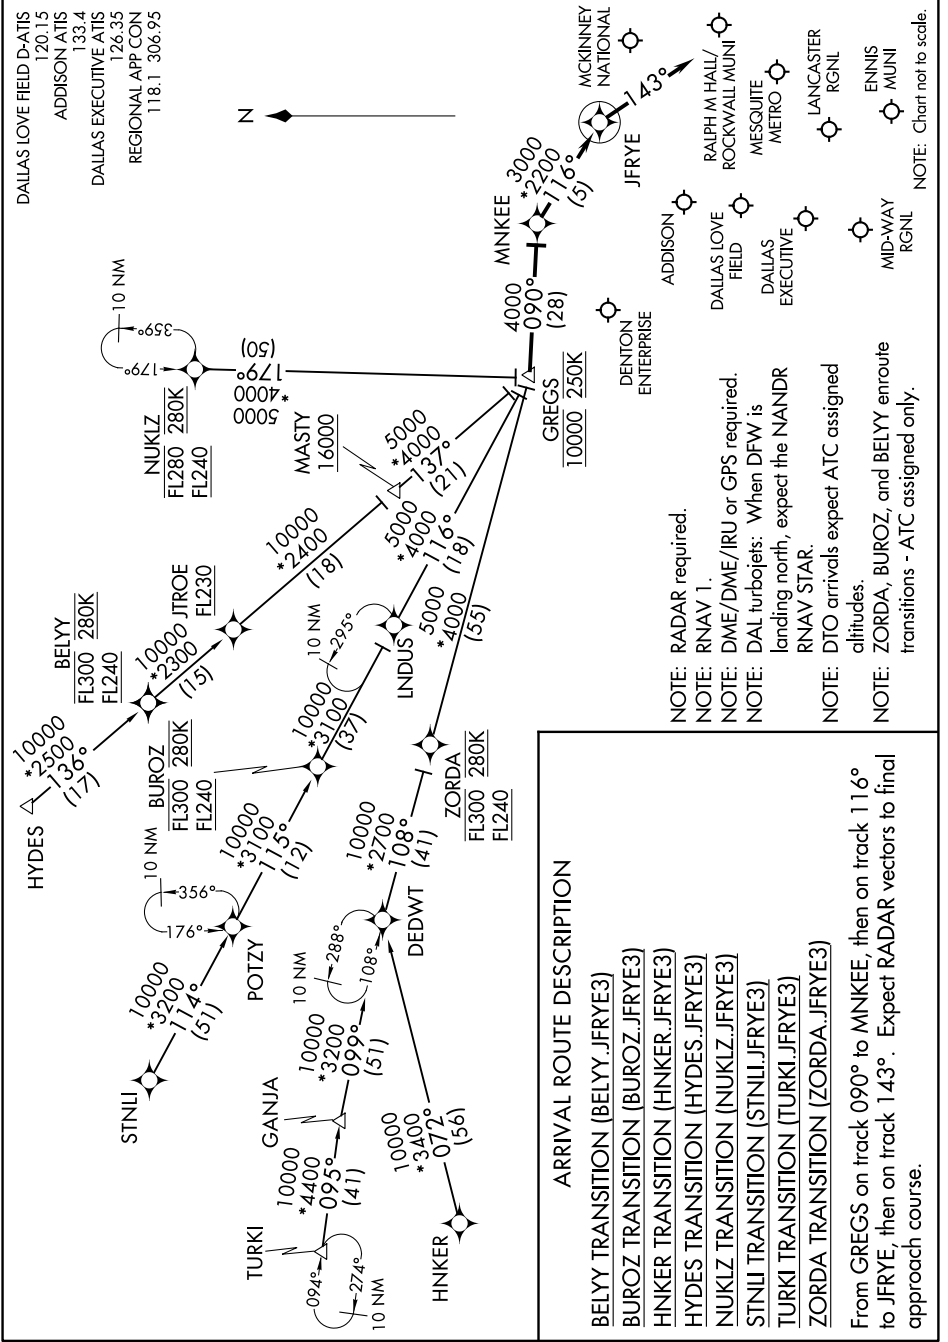

JFRYE THREE ARRIVAL (RNAV)

DALLAS FORT WORTH, TEXAS

SC-2, 04 JAN 2018 to 01 FEB 2018

SC-2, 04 JAN 2018 to 01 FEB 2018

JFRYE THREE ARRIVAL (RNAV)

DALLAS FORT WORTH, TEXAS