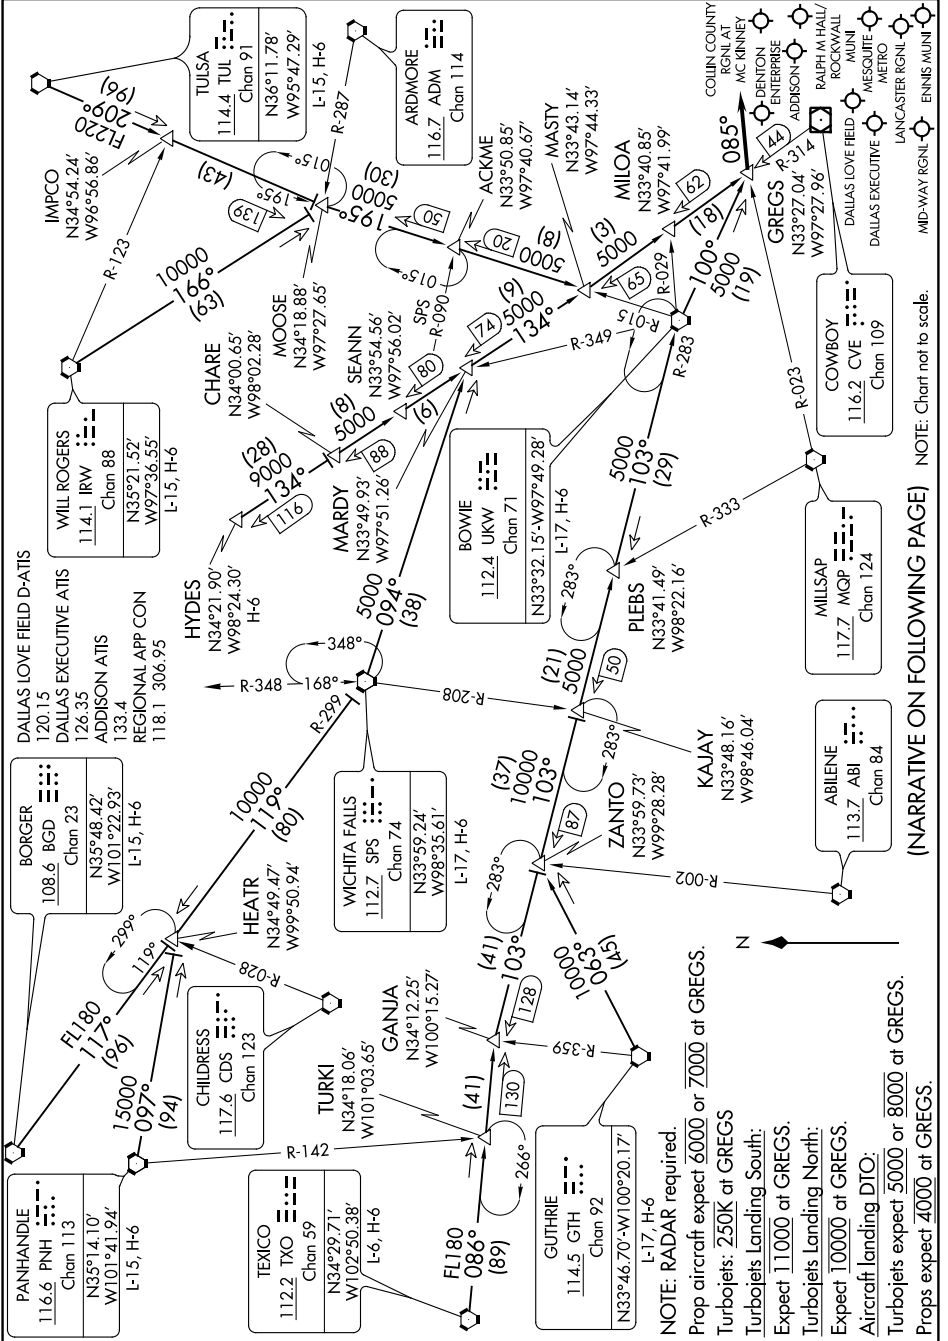

GREGS EIGHT ARRIVAL

DALLAS-FT. WORTH, TEXAS

SC-2, 04 JAN 2018 to 01 FEB 2018

(NARRATIVE ON FOLLOWING PAGE) NOTE: Chart not to scale.

SC-2, 04 JAN 2018 to 01 FEB 2018

GREGS EIGHT ARRIVAL

DALLAS-FT. WORTH, TEXAS