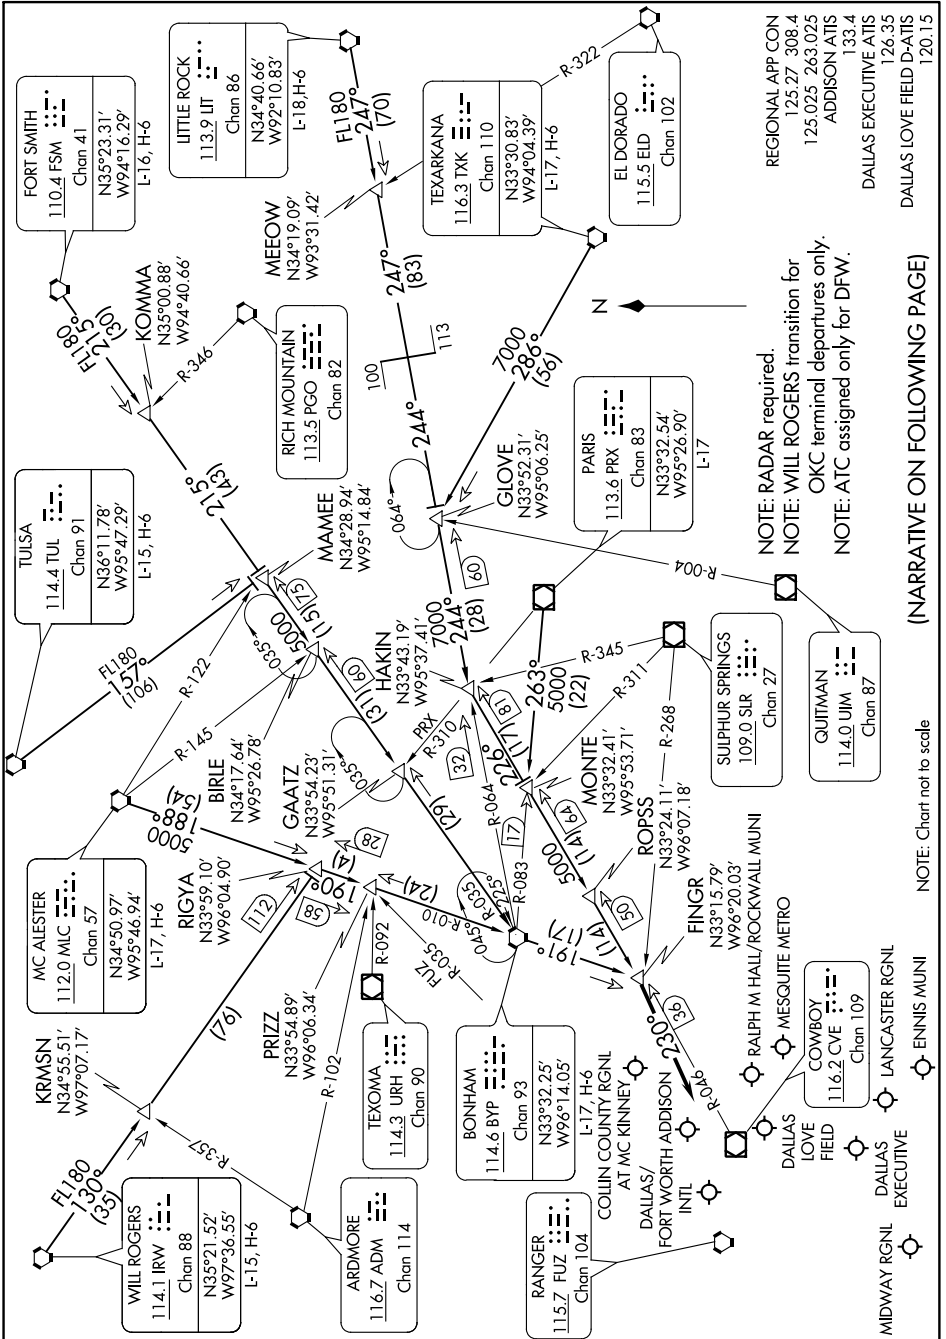

FINGR FIVE ARRIVAL

DALLAS-FT. WORTH, TEXAS

SC-2, 04 JAN 2018 to 01 FEB 2018

NOTE: RADAR required.
 NOTE: WILL ROGERS transition for OKC terminal departures only.
 NOTE: ATC assigned only for DFW.

(NARRATIVE ON FOLLOWING PAGE)

NOTE: Chart not to scale

FINGR FIVE ARRIVAL

DALLAS-FT. WORTH, TEXAS

SC-2, 04 JAN 2018 to 01 FEB 2018