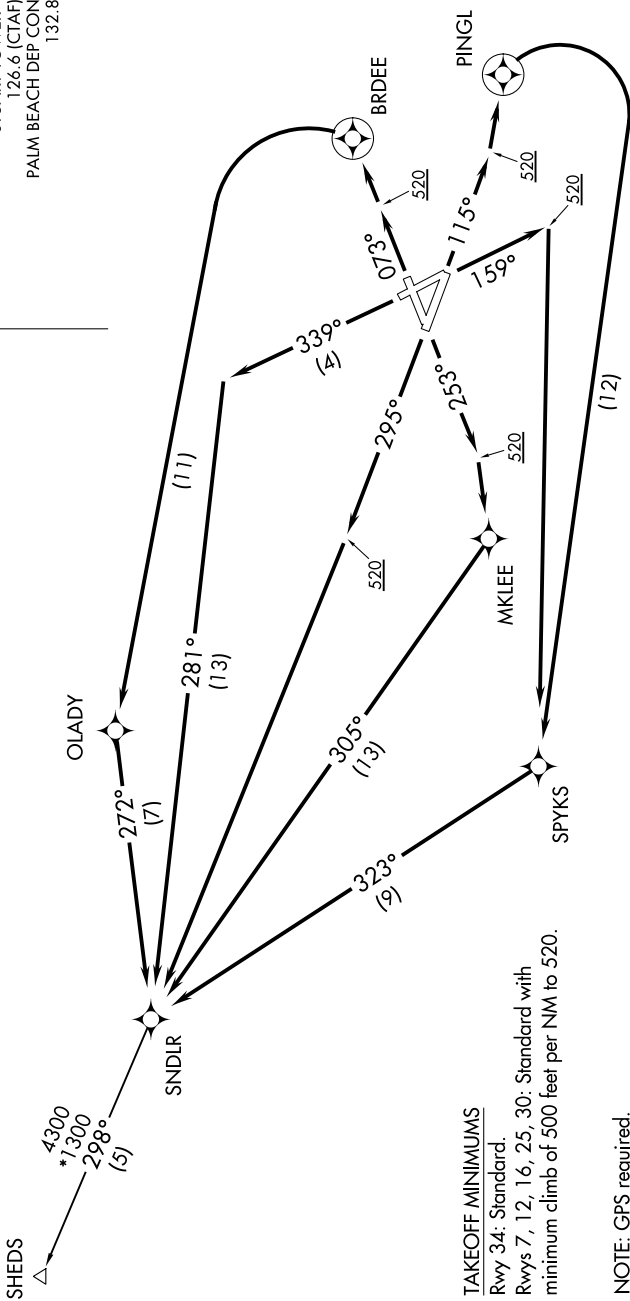

SNDLR TWO DEPARTURE (RNAV)

ATIS
134.475
GND CON
121.7
STUART TOWER*
126.6 (CTAF)
PALM BEACH DEP CON
132.8

**TOP ALTITUDE:
3000**

NOTE: Chart not to scale.

(CONTINUED ON NEXT PAGE)

SNDLR TWO DEPARTURE (RNAV)