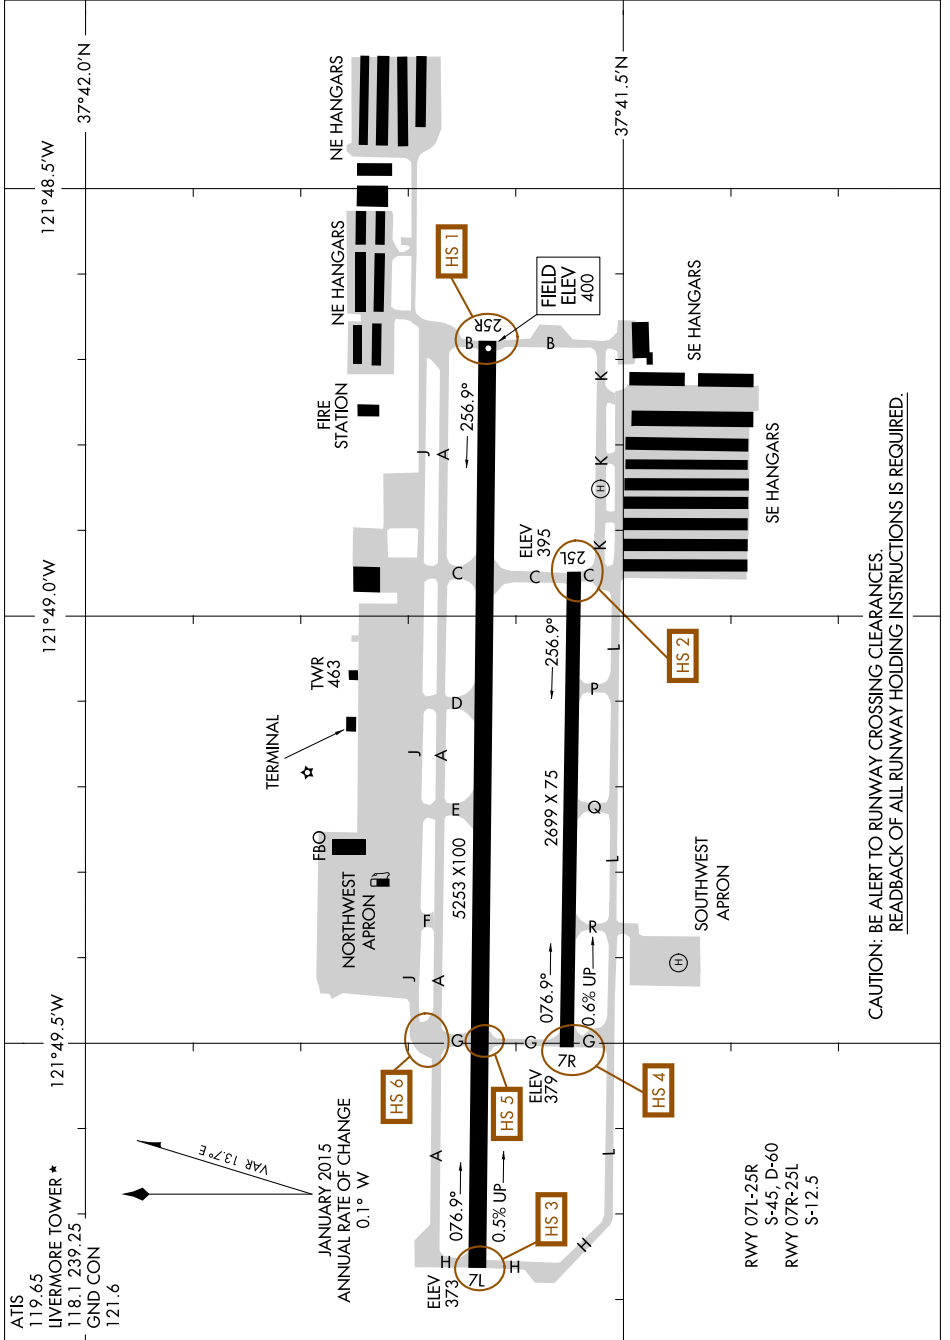

AIRPORT DIAGRAM

AL-6075 (FAA)

LIVERMORE MUNI (LVK)
LIVERMORE, CALIFORNIA

SW-2, 07 DEC 2017 to 04 JAN 2018

CAUTION: BE ALERT TO RUNWAY CROSSING CLEARANCES.
READBACK OF ALL RUNWAY HOLDING INSTRUCTIONS IS REQUIRED.

AIRPORT DIAGRAM

LIVERMORE, CALIFORNIA
LIVERMORE MUNI (LVK)

SW-2, 07 DEC 2017 to 04 JAN 2018