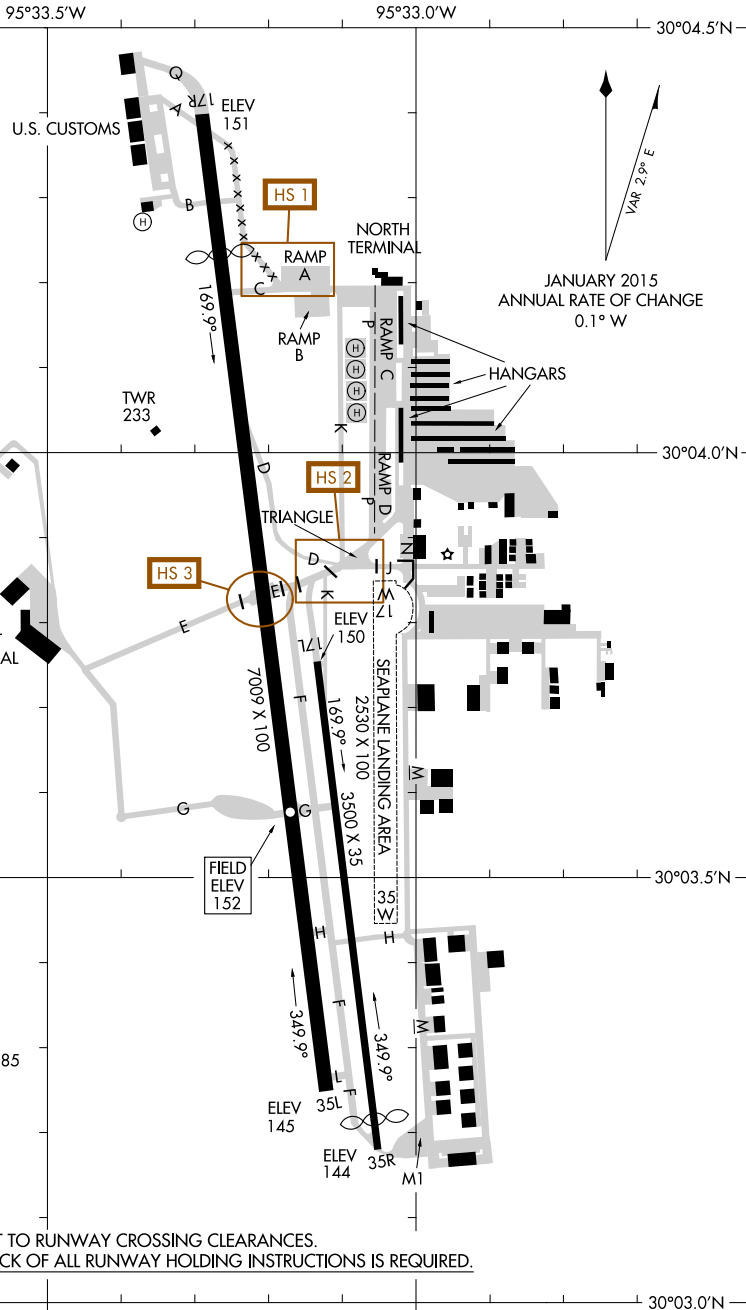

17341

AIRPORT DIAGRAM

DAVID WAYNE HOOKS MEMORIAL (DWH)
HOUSTON, TEXAS

AL-5457 (FAA)

ATIS
128.375
HOOKS TOWER ★
127.4 354.1 EAST
118.4 354.1 WEST
GND CON
121.8 239.0
CLNC DEL
119.45

D

CAUTION: BE ALERT TO RUNWAY CROSSING CLEARANCES.
READBACK OF ALL RUNWAY HOLDING INSTRUCTIONS IS REQUIRED.

SC-5, 07 DEC 2017 to 04 JAN 2018

SC-5, 07 DEC 2017 to 04 JAN 2018

AIRPORT DIAGRAM

17341

HOUSTON, TEXAS
DAVID WAYNE HOOKS MEMORIAL (DWH)