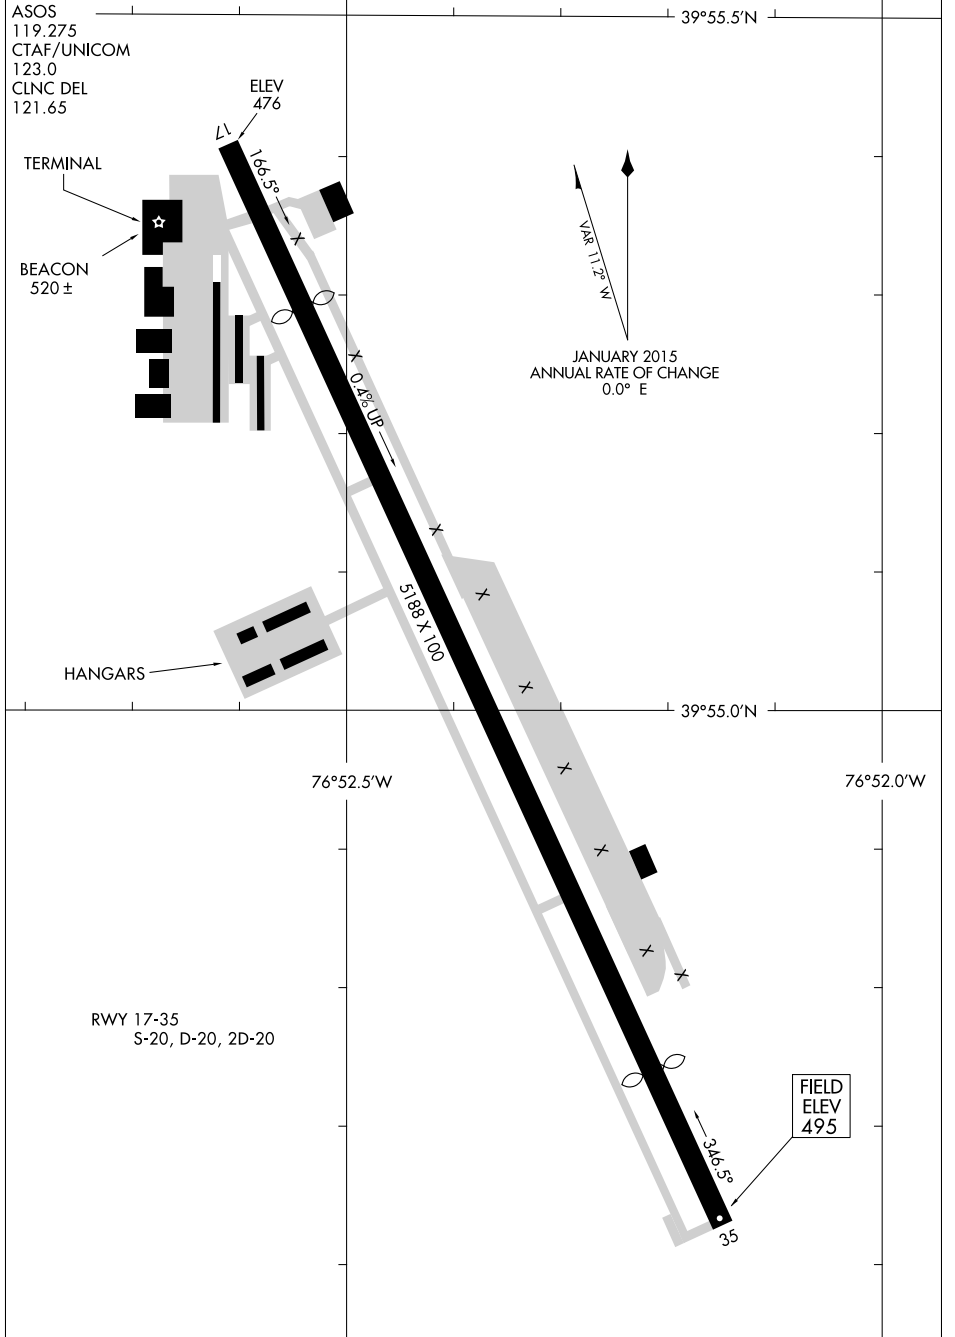

16147

# AIRPORT DIAGRAM

AL-5137 (FAA)

YORK (THV)  
YORK, PENNSYLVANIA

NE-4, 07 DEC 2017 to 04 JAN 2018

NE-4, 07 DEC 2017 to 04 JAN 2018

# AIRPORT DIAGRAM

16147

YORK, PENNSYLVANIA  
YORK (THV)