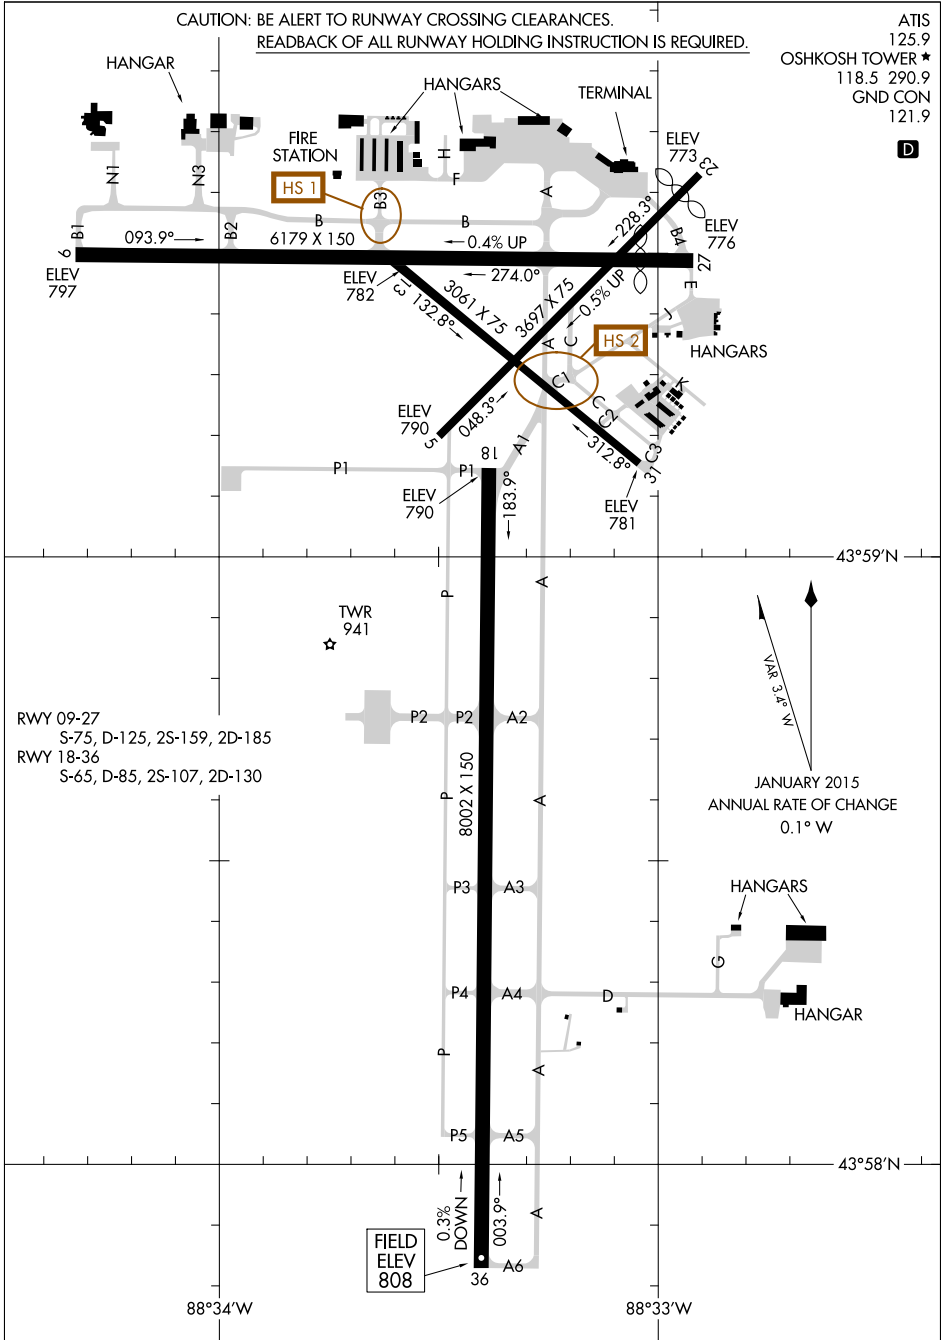

AIRPORT DIAGRAM

WITTMAN RGNL (OSH)
OSHKOSH, WISCONSIN

AL-730 (FAA)

AIRPORT DIAGRAM

OSHKOSH, WISCONSIN
WITTMAN RGNL (OSH)