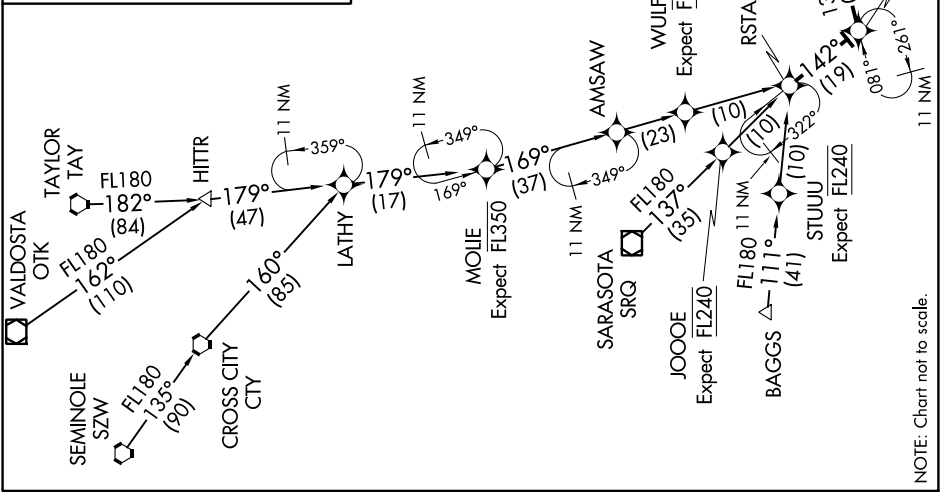

WLACE THREE ARRIVAL (RNAV)

WEST PALM BEACH, FLORIDA

SE-3: 07 DEC 2017 to 04 JAN 2018

PALM BEACH APP CON
127.35 343.6
PALM BEACH INTL D-ATIS
123.75

N

- BAGGS TRANSITION (BAGGS.WLACE3):
- SARASOTA TRANSITION (SRQ.WLACE3):
- SEMINOLE TRANSITION (SZW.WLACE3):
- TAYLOR TRANSITION (TAY.WLACE3):
- VALDOSTA TRANSITION (OTK.WLACE3):

... From over RSTAA via 142° track to WLACE, thence as depicted to BEKAH, then via 096° heading. Expect RADAR vectors.

LOST COMMUNICATIONS: Continue track to BEKAH then turn left direct PBI VORTAC then direct CUPED and hold.

- NOTE: DME/DME/IRU or GPS required.
- NOTE: RADAR required.
- NOTE: RNAV 1.
- NOTE: Turbojet/Turboprop aircraft only.
- NOTE: For Non-GPS equipped aircraft, DHP must be operational.

NOTE: Chart not to scale.

SE-3: 07 DEC 2017 to 04 JAN 2018

WLACE THREE ARRIVAL (RNAV)

WEST PALM BEACH, FLORIDA