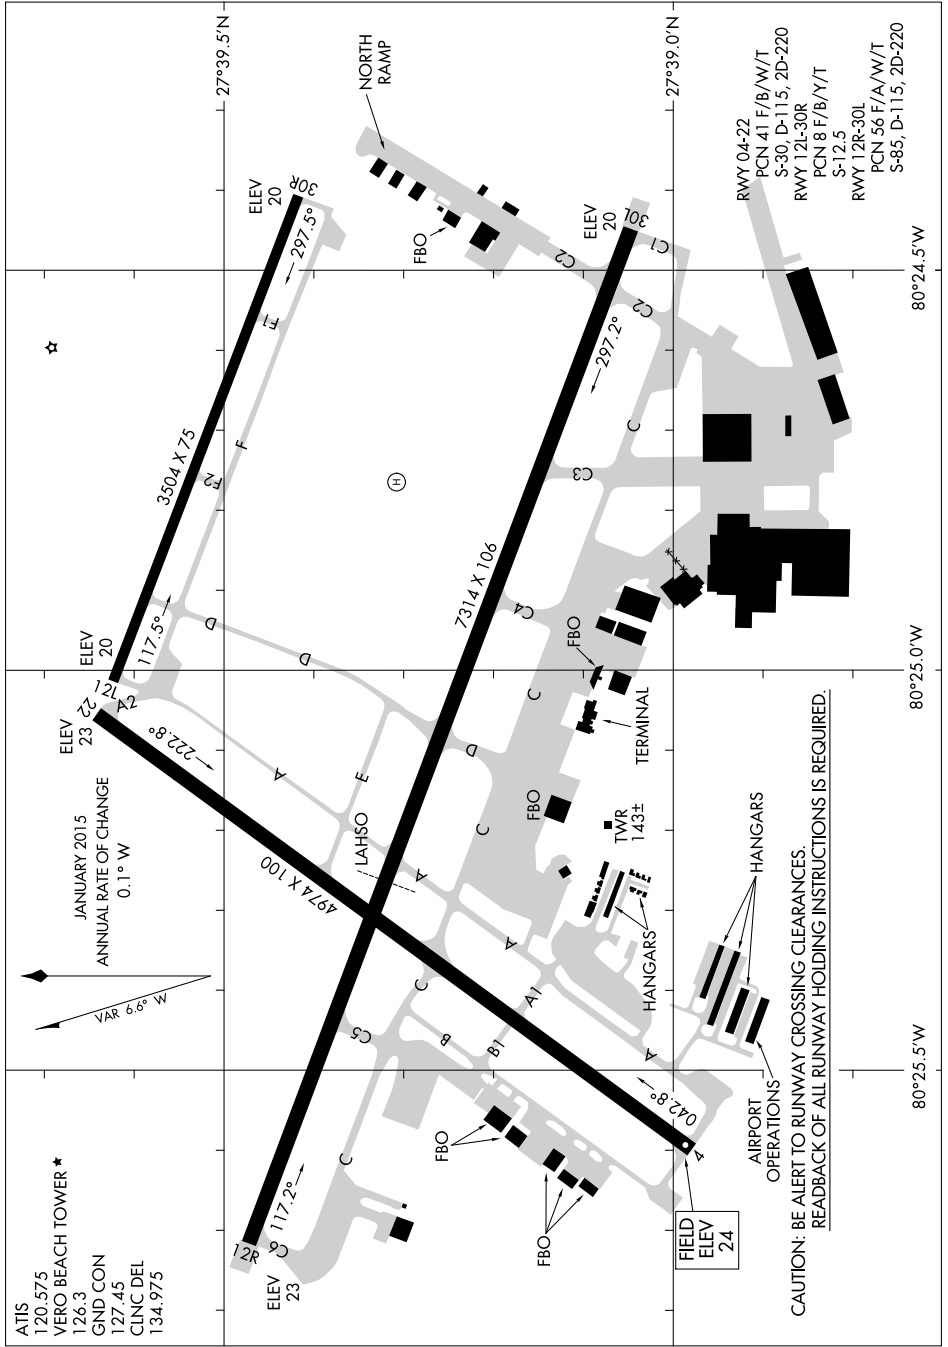

AIRPORT DIAGRAM

AL-437 (FAA)

VERO BEACH RGNL (VRB)

VERO BEACH, FLORIDA

SE-3, 07 DEC 2017 to 04 JAN 2018

SE-3, 07 DEC 2017 to 04 JAN 2018

ATIS 120.575
 VERO BEACH TOWER ★ 126.3
 GND CON 127.45
 CLNC DEL 134.975

JANUARY 2015
 ANNUAL RATE OF CHANGE
 0.1° W

CAUTION: BE ALERT TO RUNWAY CROSSING CLEARANCES.
 READBACK OF ALL RUNWAY HOLDING INSTRUCTIONS IS REQUIRED.

AIRPORT DIAGRAM

VERO BEACH, FLORIDA

VERO BEACH RGNL (VRB)