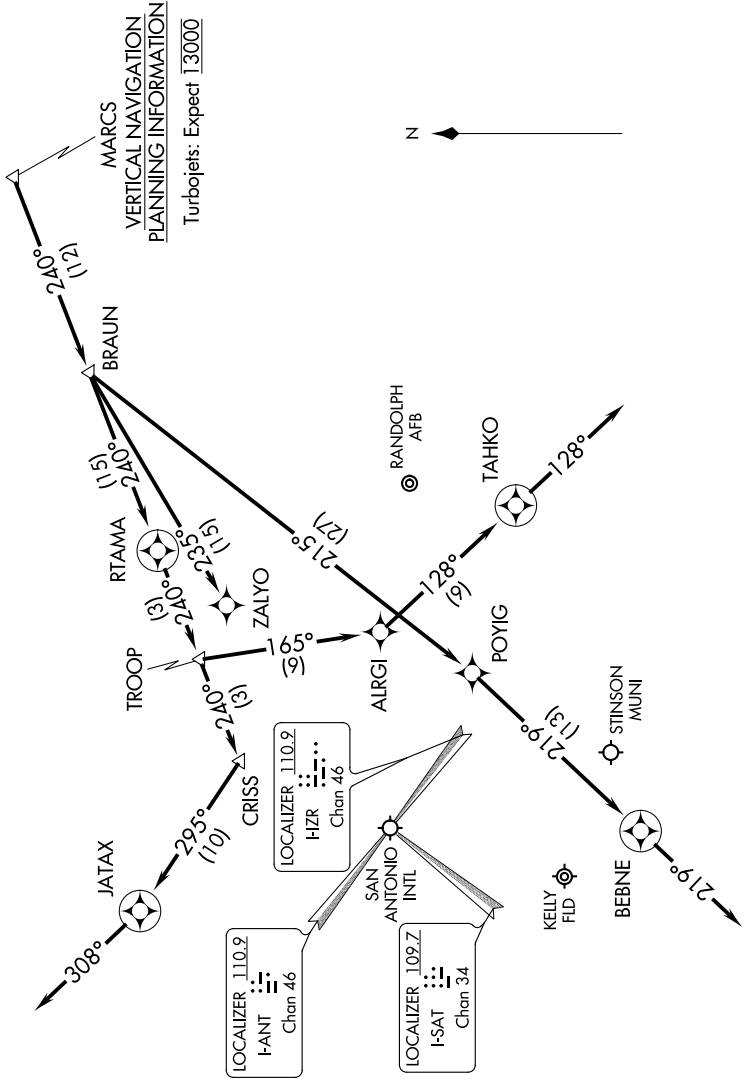

BRAUN TWO ARRIVAL (RNAV) Arrival Routes

SAN ANTONIO, TEXAS

SAN ANTONIO APP CON
 127.1 269.1
 124.45 335.625
 KELLY FLD ATIS
 120.45 273.5
 RANDOLPH AFB ATIS ★
 290.525
 SAN ANTONIO INTL D-ATIS
 118.9
 STINSON MUNI ATIS
 128.8

NOTE: RADAR Required.
 NOTE: RNAV 1.
 NOTE: DME/DME/IRU or GPS required.
 NOTE: WAILN Transition for Houston Terminal Area Departures only.

NOTE: Chart not to scale

(NARRATIVE ON FOLLOWING PAGE)

SC-3, 07 DEC 2017 to 04 JAN 2018

SC-3, 07 DEC 2017 to 04 JAN 2018