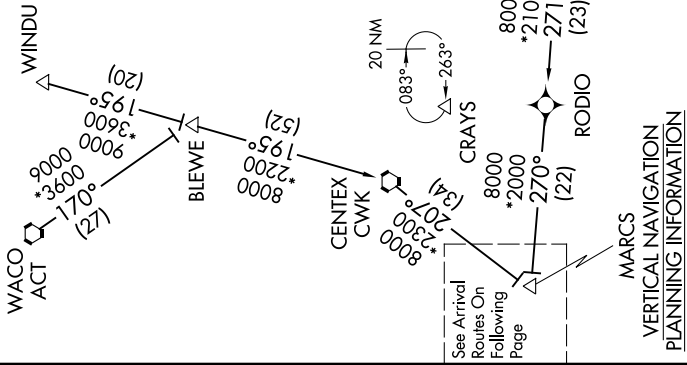

SC-3, 07 DEC 2017 to 04 JAN 2018

NOTE: RADAR Required.  
 NOTE: RNAV 1.  
 NOTE: DME/DME/IRU or GPS required.  
 NOTE: WAILN transition for Houston Terminal Area Departures only.

SAN ANTONIO APP CON  
 127.1 269.1  
 124.45 335.625  
 KELLY FLD ATIS  
 170.45 273.5  
 RANDOLPH AFB ATIS \*  
 290.525  
 SAN ANTONIO INTL D-ATIS  
 118.9  
 STINSON MUNI ATIS  
 128.8

NOTE: Chart not to scale

(CONTINUED ON FOLLOWING PAGE)

SC-3, 07 DEC 2017 to 04 JAN 2018