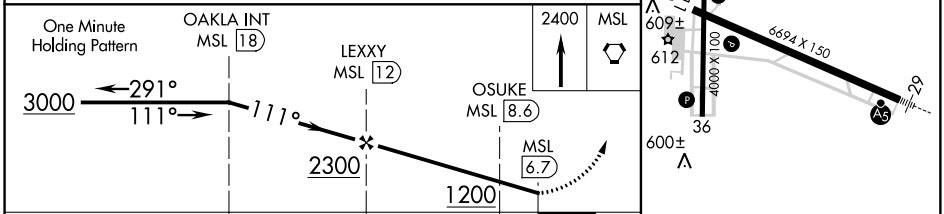

VORTAC MSL 116.5 Chan 112	APP CRS 111°	Rwy Idg TDZE Apt Elev 6694 544 551
---	------------------------	--

VOR/DME RWY 11

MUSCLE SHOALS/NORTHWEST ALABAMA RGNL (MSL)

NA Circling NA at night to Rwy 18.	MISSED APPROACH: Climb to 2400 direct MSL VORTAC and hold.
---------------------------------------	--

ASOS 119.425	MEMPHIS CENTER 120.8 307.0	GCO 121.725	UNICOM 123.05 (CTAF)
------------------------	--------------------------------------	-----------------------	--------------------------------

CATEGORY	A	B	C	D
S-11	960-1	416 (500-1)	960-1 1/4	416 (500-1 1/4)
CIRCLING	1040-1	489 (500-1)	1040-1 1/2	1120-2
			489 (500-1 1/2)	569 (600-2)