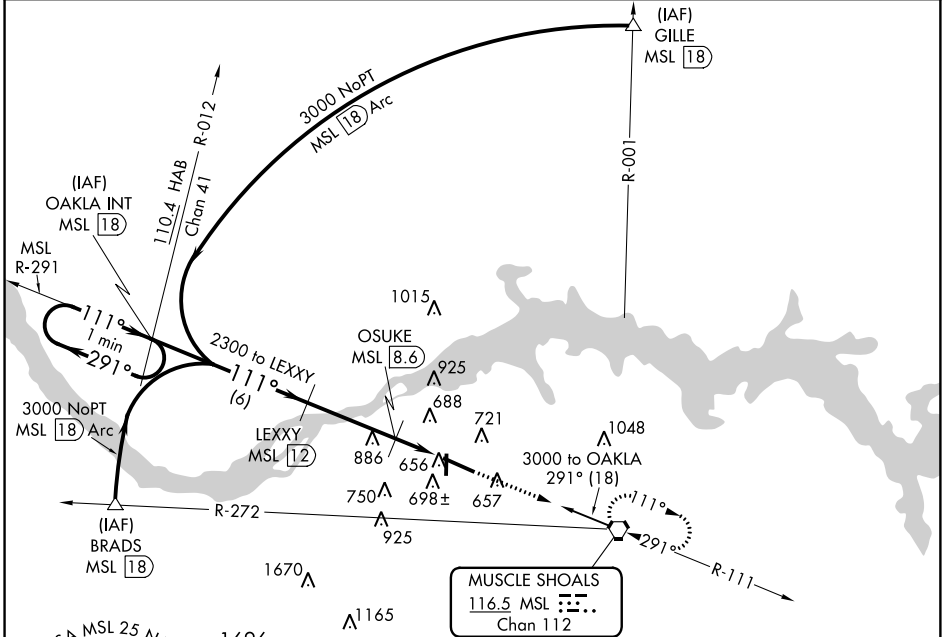

VORTAC MSL 116.5 Chan 112	APP CRS 111°	Rwy Idg TDZE Apt Elev 6694 544 551
---	------------------------	--

VOR/DME RWY 11

MUSCLE SHOALS/NORTHWEST ALABAMA RGNL (MSL)

NA Circling NA at night to Rwy 18.	MISSED APPROACH: Climb to 2400 direct MSL VORTAC and hold.
---------------------------------------	--

ASOS 119.425	MEMPHIS CENTER 120.8 307.0	GCO 121.725	UNICOM 123.05 (CTAF)
------------------------	--------------------------------------	-----------------------	--------------------------------

CATEGORY	A	B	C	D
S-11	960-1	416 (500-1)	960-1 1/4	416 (500-1 1/4)
CIRCLING	1040-1	489 (500-1)	1040-1 1/2	1120-2
			489 (500-1 1/2)	569 (600-2)

VOR/DME RWY 11

SE-4, 07 DEC 2017 to 04 JAN 2018

SE-4, 07 DEC 2017 to 04 JAN 2018