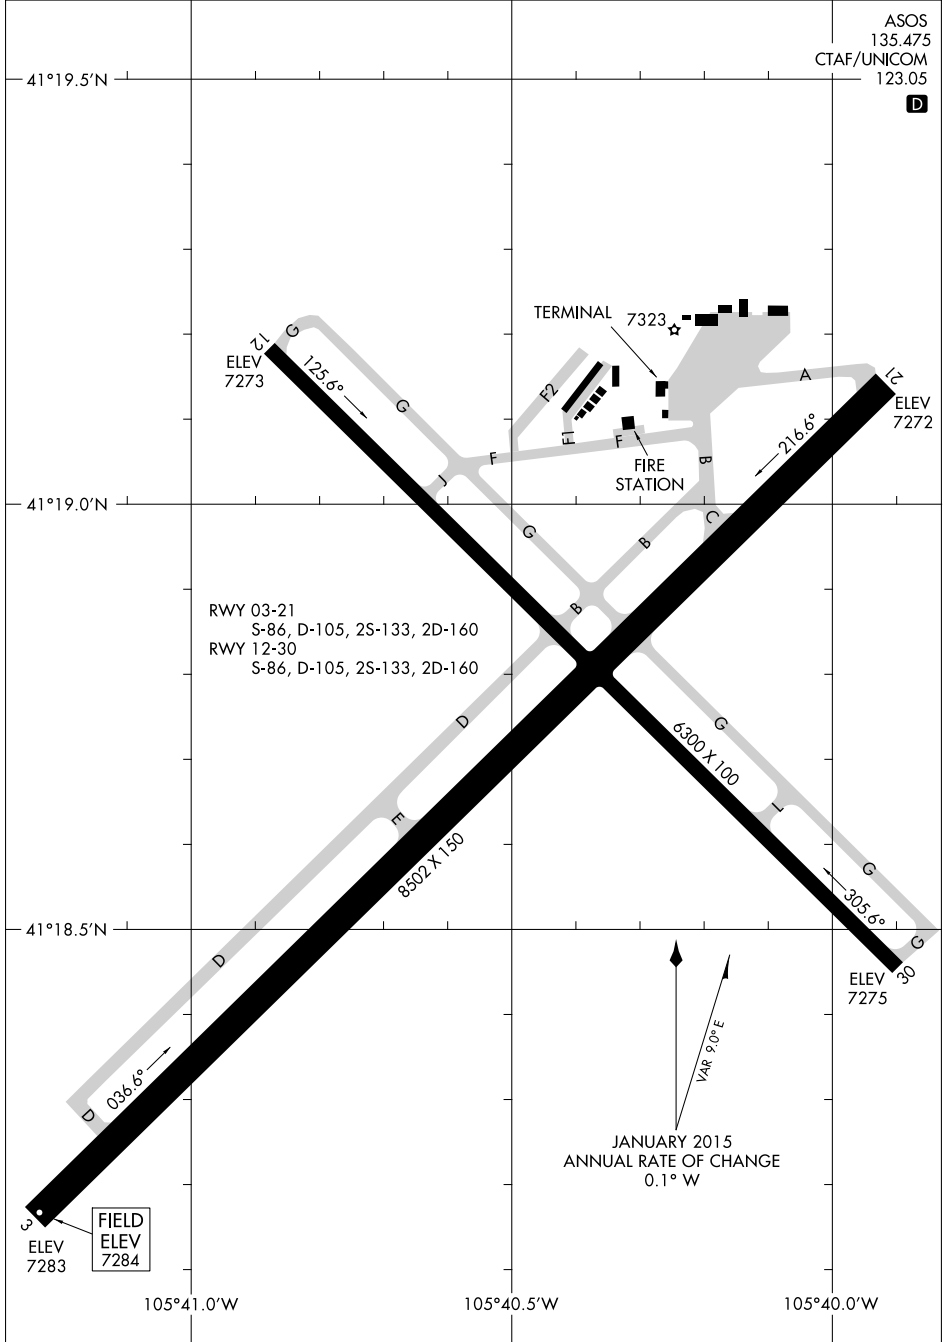

15064

AIRPORT DIAGRAM

AL-225 (FAA)

LARAMIE RGNL (LAR)
LARAMIE, WYOMING

ASOS
135.475
CTAF/UNICOM
123.05

D

NW-1, 07 DEC 2017 to 04 JAN 2018

NW-1, 07 DEC 2017 to 04 JAN 2018

AIRPORT DIAGRAM

15064

LARAMIE, WYOMING
LARAMIE RGNL (LAR)